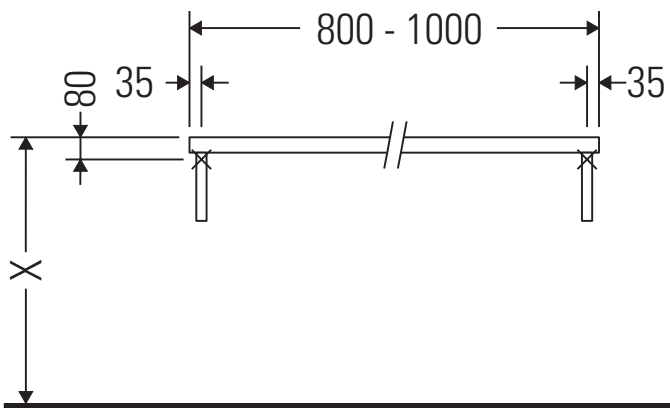

L-Cube

LC 105C

Mounting instructions

Follow all other installation instructions!

The bathroom furniture range complies with the standards and guidelines applicable at the time of delivery and is designed for use in bathrooms.

We reserve the right to make technical improvements and design modifications to the products illustrated.

L-Cube

LC 105C

Mounting instructions

V = according to the panel specification

Follow all other installation instructions!