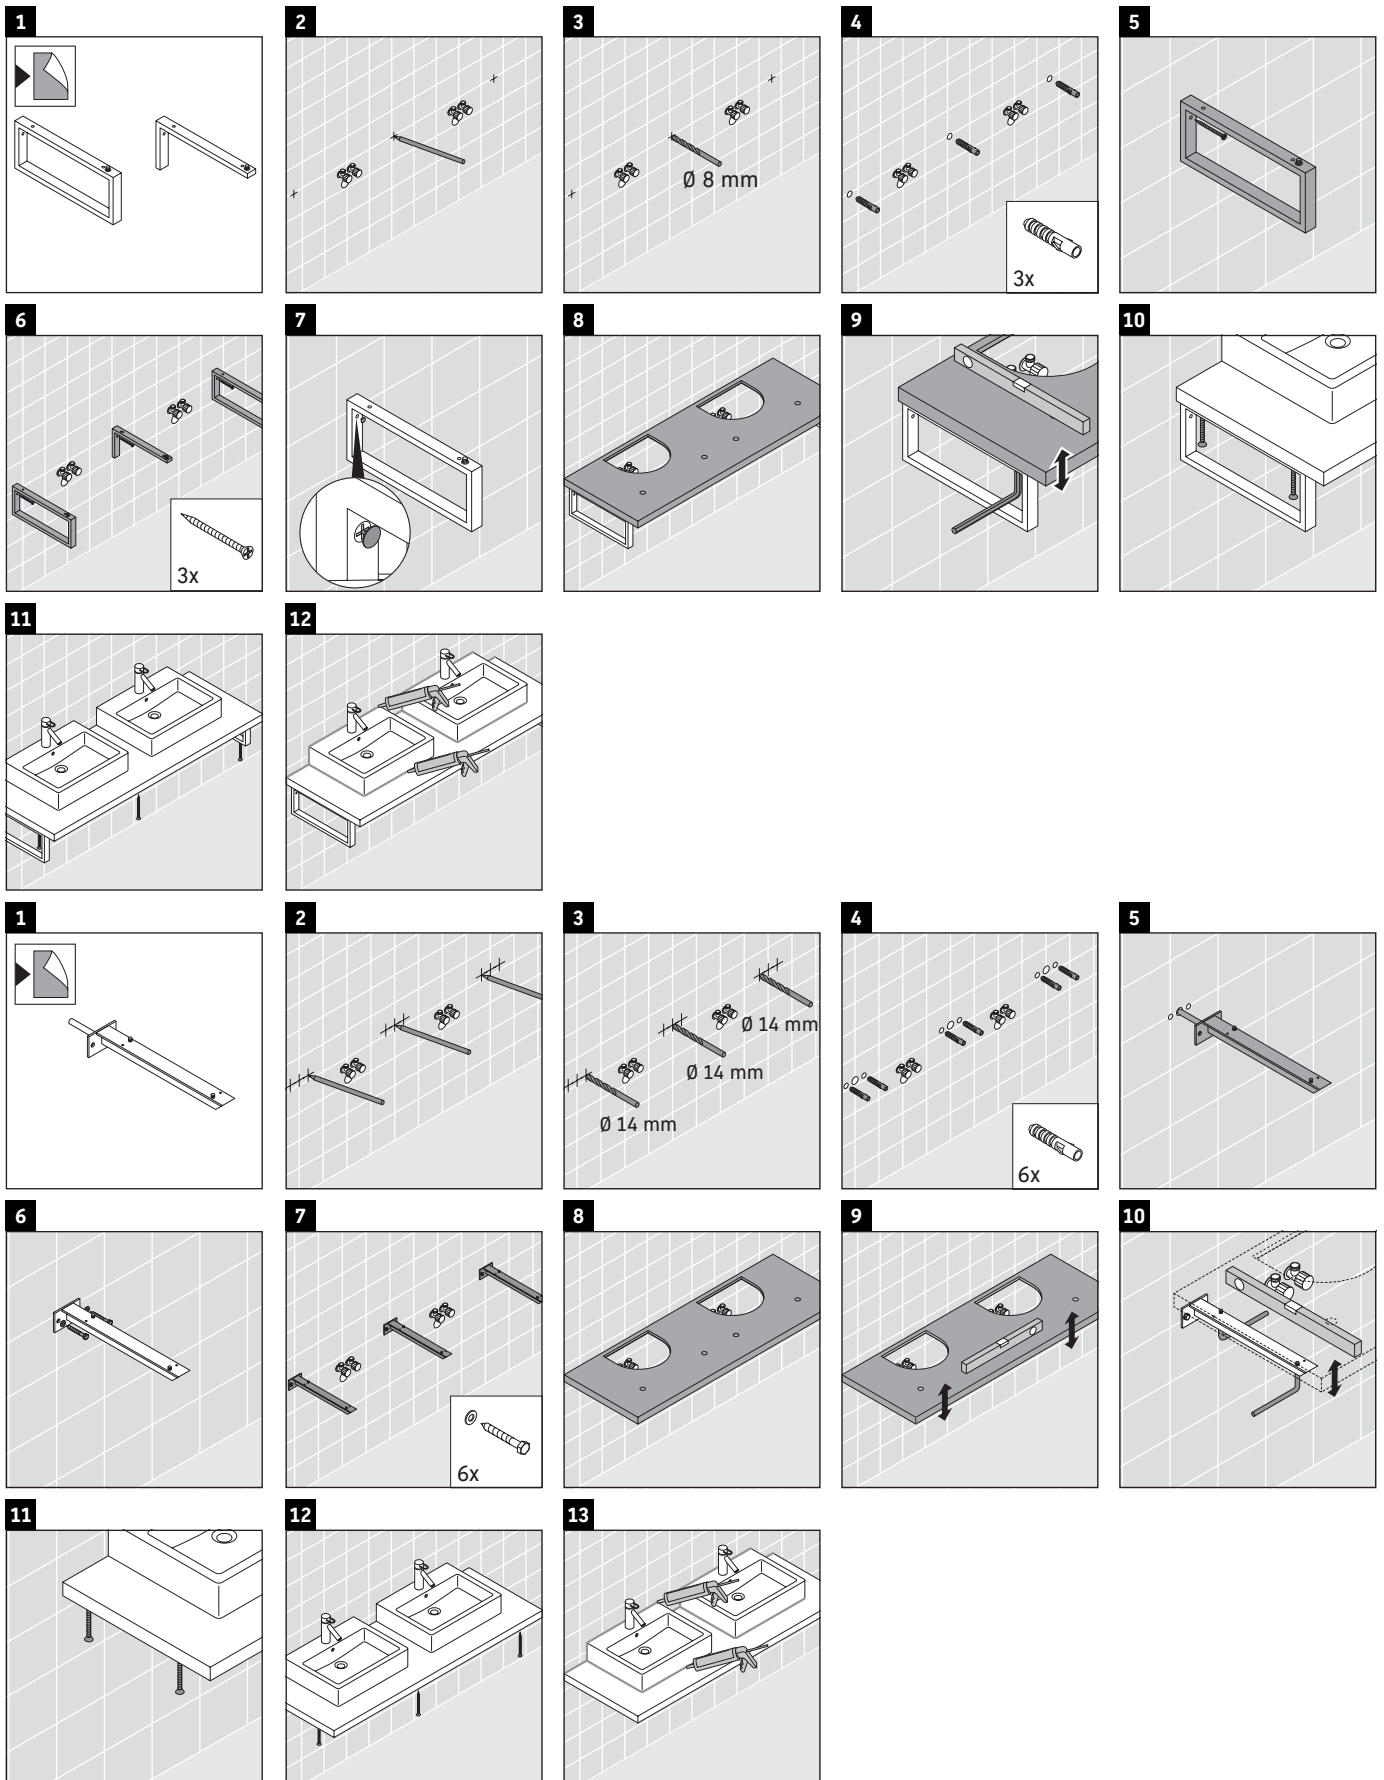

We reserve the right to make technical improvements and design modifications to the products illustrated.

L-Cube

LC 105C

Mounting instructions

V = according to the panel specification

Follow all other installation instructions!

The console is not suitable for installation from below with semi built-in and built-in washbasins.

Ceramics wider than 600 mm must be fixed to the wall.

We reserve the right to make technical improvements and design modifications to the products illustrated.