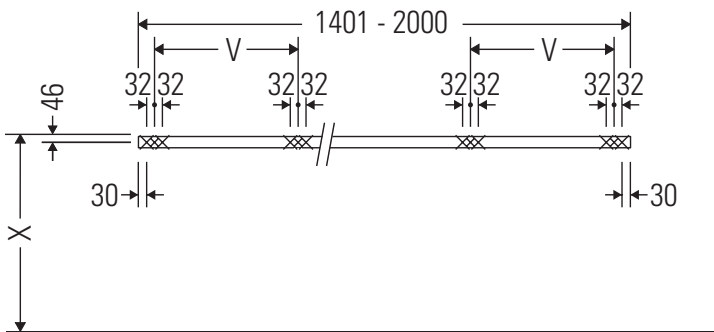

L-Cube

LC 105C

Mounting instructions

V = according to the panel specification

Follow all other installation instructions!

The bathroom furniture range complies with the standards and guidelines applicable at the time of delivery and is designed for use in bathrooms.

Direct contact with water should be avoided, for example, when showering.

The console is not suitable for installation from below with semi built-in and built-in washbasins.

Ceramics wider than 600 mm must be fixed to the wall.

We reserve the right to make technical improvements and design modifications to the products illustrated.