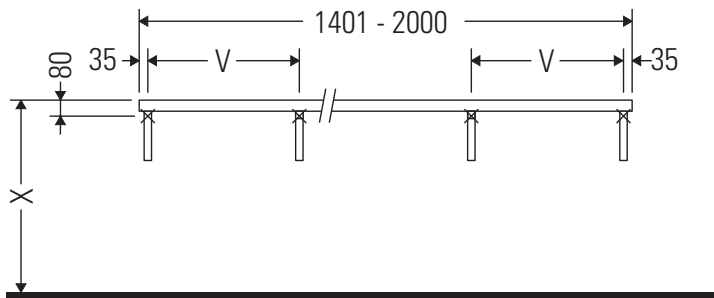

L-Cube

LC 105C

Mounting instructions

V = according to the panel specification

Follow all other installation instructions!

The bathroom furniture range complies with the standards and guidelines applicable at the time of delivery and is designed for use in bathrooms.

Direct contact with water should be avoided, for example, when showering.

The console is not suitable for installation from below with semi built-in and built-in washbasins.

Ceramics wider than 600 mm must be fixed to the wall.

We reserve the right to make technical improvements and design modifications to the products illustrated.