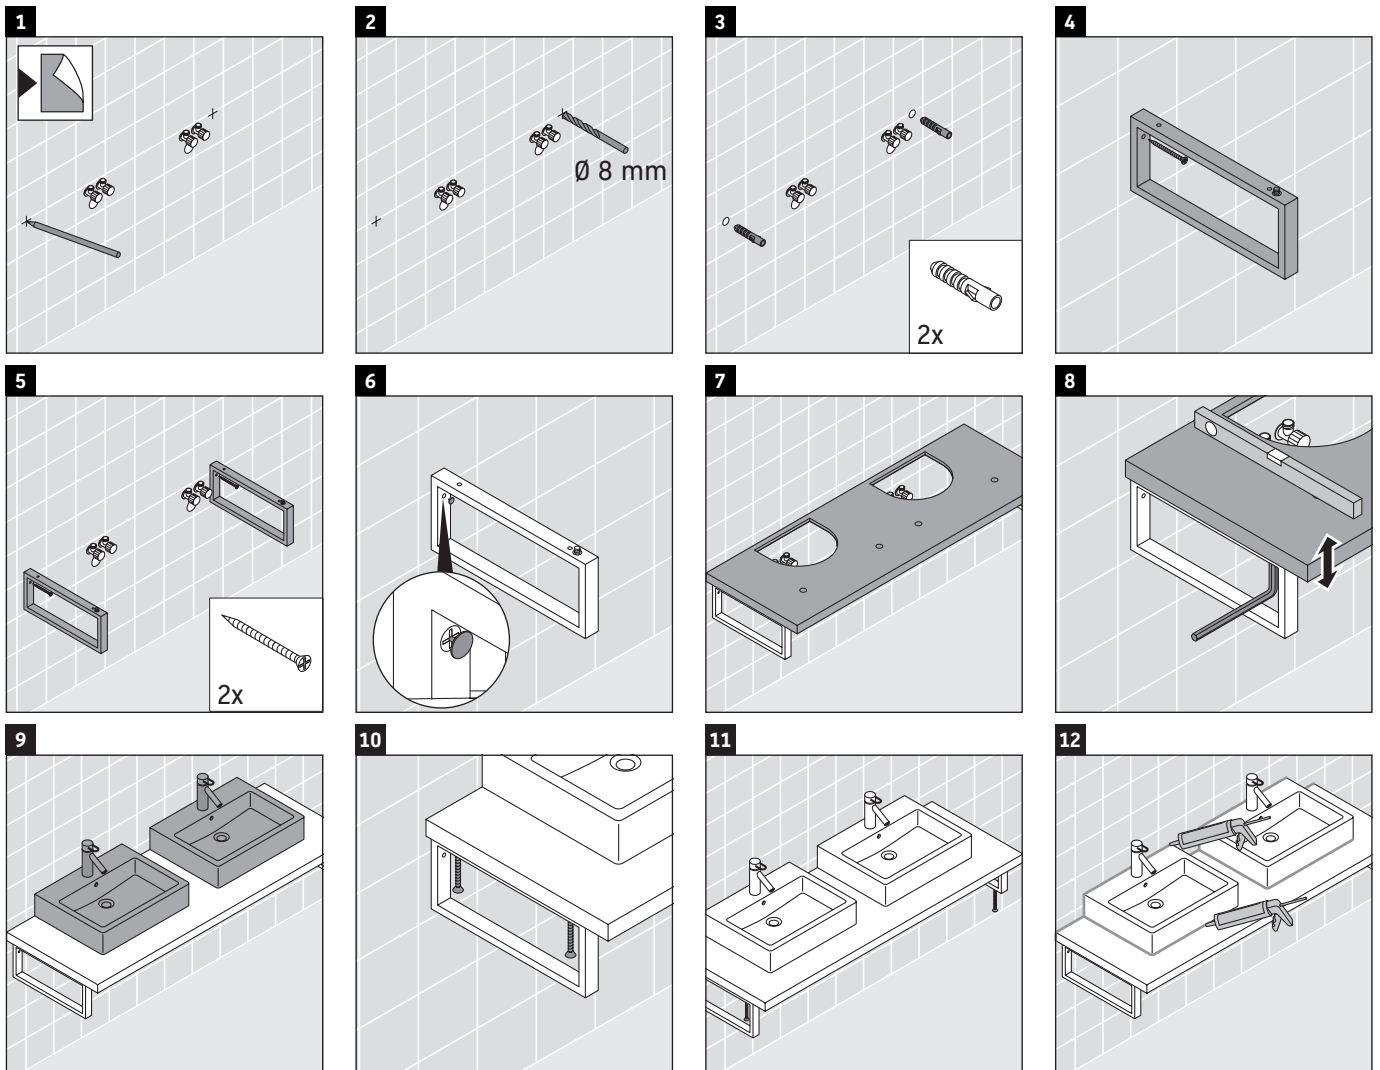

L-Cube

LC 105C

Mounting instructions

Follow all other installation instructions!

The bathroom furniture range complies with the standards and guidelines applicable at the time of delivery and is designed for use in bathrooms.

Direct contact with water should be avoided, for example, when showering.

The console is not suitable for installation from below with semi built-in and built-in washbasins.

Ceramics wider than 600 mm must be fixed to the wall.

We reserve the right to make technical improvements and design modifications to the products illustrated.

L-Cube

LC 105C

Mounting instructions

V = according to the panel specification

Follow all other installation instructions!

L-Cube

LC 105C

Mounting instructions

V = according to the panel specification

Follow all other installation instructions!

The bathroom furniture range complies with the standards and guidelines applicable at the time of delivery and is designed for use in bathrooms.