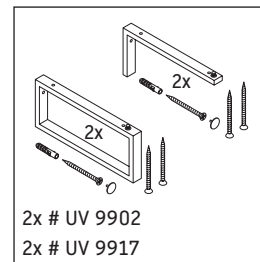

The console is not suitable for installation from below with semi built-in and built-in washbasins.

Ceramics wider than 600 mm must be fixed to the wall.

We reserve the right to make technical improvements and design modifications to the products illustrated.

L-Cube

LC 105C

Mounting instructions

V = according to the panel specification

Follow all other installation instructions!

The bathroom furniture range complies with the standards and guidelines applicable at the time of delivery and is designed for use in bathrooms.