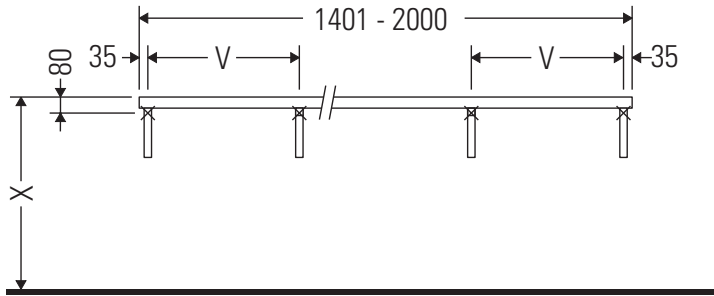

L-Cube

LC 105C

Mounting instructions

V = according to the panel specification

Follow all other installation instructions!

The bathroom furniture range complies with the standards and guidelines applicable at the time of delivery and is designed for use in bathrooms.

Direct contact with water should be avoided, for example, when showering.

The console is not suitable for installation from below with semi built-in and built-in washbasins.

Ceramics wider than 600 mm must be fixed to the wall.

We reserve the right to make technical improvements and design modifications to the products illustrated.