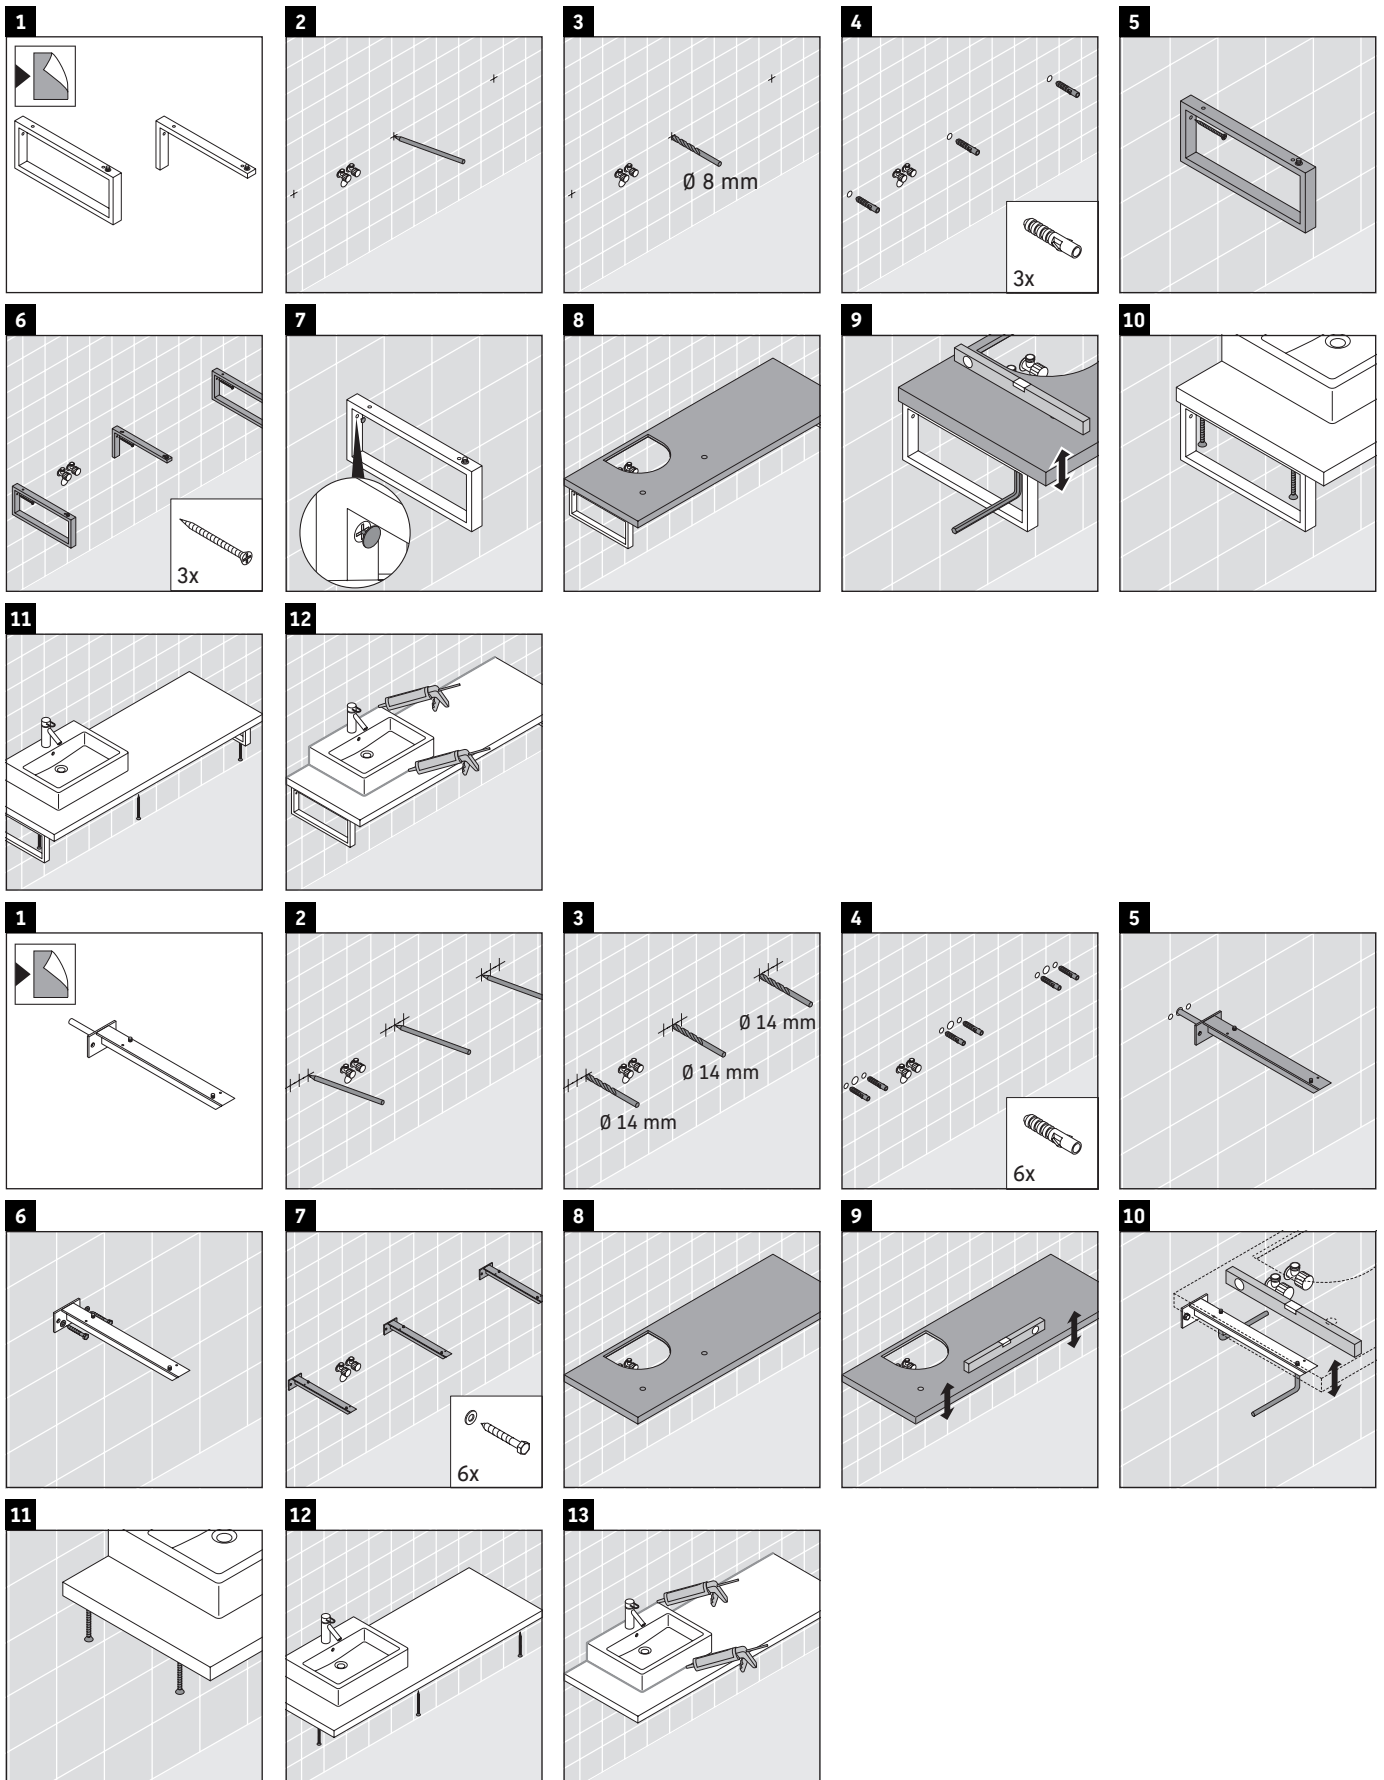

We reserve the right to make technical improvements and design modifications to the products illustrated.

L-Cube

LC 102C

Mounting instructions

V = according to the panel specification

Follow all other installation instructions!

The console is not suitable for installation from below with semi built-in and built-in washbasins.

Ceramics wider than 600 mm must be fixed to the wall.

We reserve the right to make technical improvements and design modifications to the products illustrated.

L-Cube

LC 102C

Mounting instructions

V = according to the panel specification

Follow all other installation instructions!

The bathroom furniture range complies with the standards and guidelines applicable at the time of delivery and is designed for use in bathrooms.