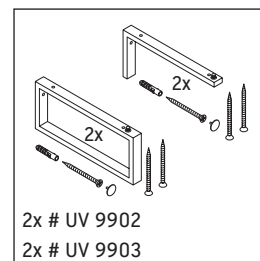

The console is not suitable for installation from below with semi built-in and built-in washbasins.

Ceramics wider than 600 mm must be fixed to the wall.

We reserve the right to make technical improvements and design modifications to the products illustrated.

L-Cube

LC 102C

Mounting instructions

V = according to the panel specification

Follow all other installation instructions!

The bathroom furniture range complies with the standards and guidelines applicable at the time of delivery and is designed for use in bathrooms.