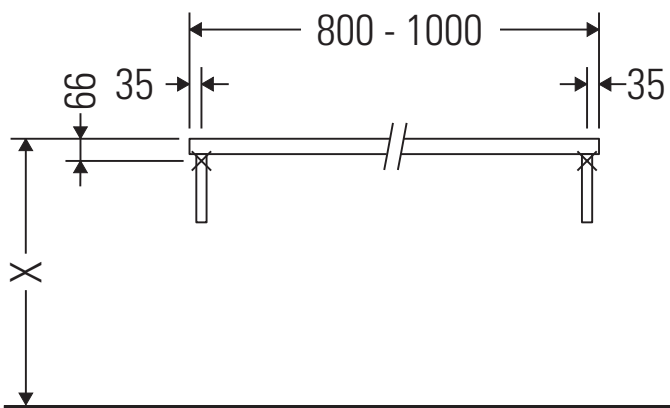

L-Cube

LC 102C

Mounting instructions

Follow all other installation instructions!

Instructions for use

The bathroom furniture range complies with the standards and guidelines applicable at the time of delivery and is designed for use in bathrooms.

We reserve the right to make technical improvements and design modifications to the products illustrated.

L-Cube

LC 102C

Mounting instructions

V = according to the panel specification

Follow all other installation instructions!