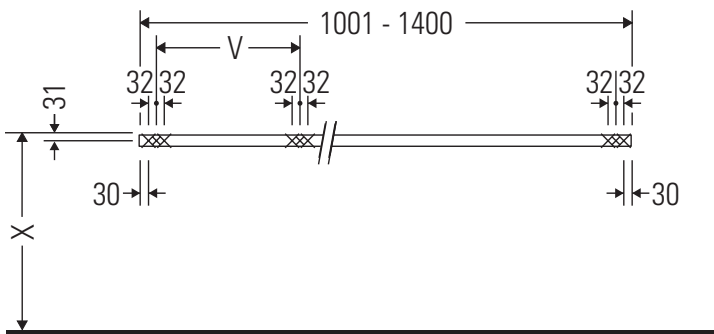

L-Cube

LC 101C

Mounting instructions

V = according to the panel specification

Follow all other installation instructions!

Instructions for use

The bathroom furniture range complies with the standards and guidelines applicable at the time of delivery and is designed for use in bathrooms.

Direct contact with water should be avoided, for example, when showering.

The console is not suitable for installation from below with semi built-in and built-in washbasins.

Ceramics wider than 600 mm must be fixed to the wall.

We reserve the right to make technical improvements and design modifications to the products illustrated.