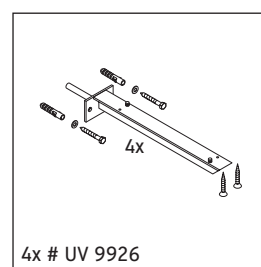

L-Cube

LC 101C

Mounting instructions

V = according to the panel specification

Follow all other installation instructions!

Instructions for use

The bathroom furniture range complies with the standards and guidelines applicable at the time of delivery and is designed for use in bathrooms.

Direct contact with water should be avoided, for example, when showering.

The console is not suitable for installation from below with semi built-in and built-in washbasins.

Ceramics wider than 600 mm must be fixed to the wall.

We reserve the right to make technical improvements and design modifications to the products illustrated.