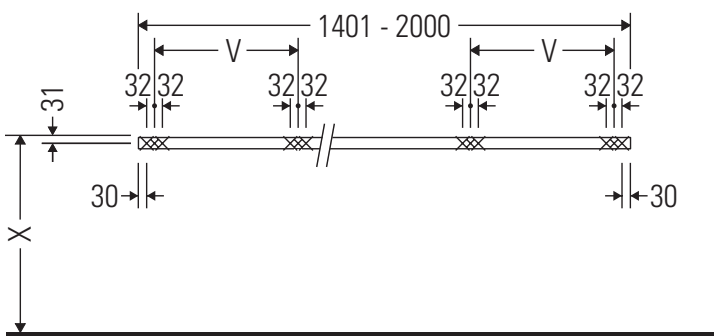

L-Cube

LC 101C

Mounting instructions

V = according to the panel specification

Follow all other installation instructions!

Instructions for use

The bathroom furniture range complies with the standards and guidelines applicable at the time of delivery and is designed for use in bathrooms.

Direct contact with water should be avoided, for example, when showering.

The console is not suitable for installation from below with semi built-in and built-in washbasins.

Ceramics wider than 600 mm must be fixed to the wall.

We reserve the right to make technical improvements and design modifications to the products illustrated.