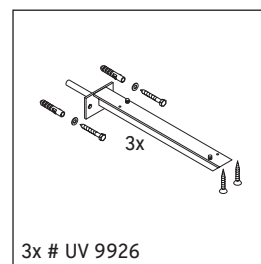

L-Cube

LC 101C

Mounting instructions

V = according to the panel specification

Follow all other installation instructions!

Instructions for use

The bathroom furniture range complies with the standards and guidelines applicable at the time of delivery and is designed for use in bathrooms.

Direct contact with water should be avoided, for example, when showering.

The console is not suitable for installation from below with semi built-in and built-in washbasins.

Ceramics wider than 600 mm must be fixed to the wall.

We reserve the right to make technical improvements and design modifications to the products illustrated.