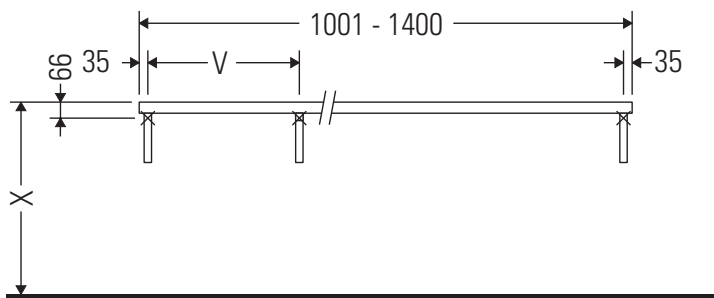

L-Cube

LC 101C

Mounting instructions

V = according to the panel specification

Follow all other installation instructions!

Instructions for use

The bathroom furniture range complies with the standards and guidelines applicable at the time of delivery and is designed for use in bathrooms.

Direct contact with water should be avoided, for example, when showering.

The console is not suitable for installation from below with semi built-in and built-in washbasins.

Ceramics wider than 600 mm must be fixed to the wall.

We reserve the right to make technical improvements and design modifications to the products illustrated.