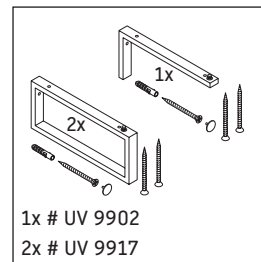

L-Cube

LC 101C

Mounting instructions

V = according to the panel specification

Follow all other installation instructions!

Instructions for use

The bathroom furniture range complies with the standards and guidelines applicable at the time of delivery and is designed for use in bathrooms.

Direct contact with water should be avoided, for example, when showering.

The console is not suitable for installation from below with semi built-in and built-in washbasins.

Ceramics wider than 600 mm must be fixed to the wall.

We reserve the right to make technical improvements and design modifications to the products illustrated.