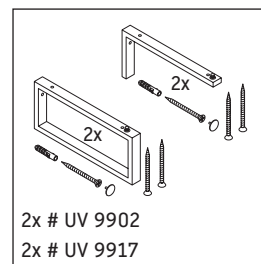

L-Cube

LC 101C

Mounting instructions

V = according to the panel specification

Follow all other installation instructions!

Instructions for use

The bathroom furniture range complies with the standards and guidelines applicable at the time of delivery and is designed for use in bathrooms.

Direct contact with water should be avoided, for example, when showering.

The console is not suitable for installation from below with semi built-in and built-in washbasins.

Ceramics wider than 600 mm must be fixed to the wall.

We reserve the right to make technical improvements and design modifications to the products illustrated.