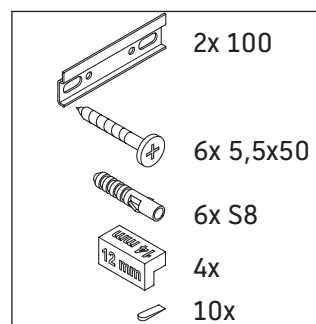

D-Neo

DE 4258

Mounting instructions

Instructions for use

The bathroom furniture range complies with the standards and guidelines applicable at the time of delivery and is designed for use in bathrooms. Direct contact with water should be avoided, for example, when showering.