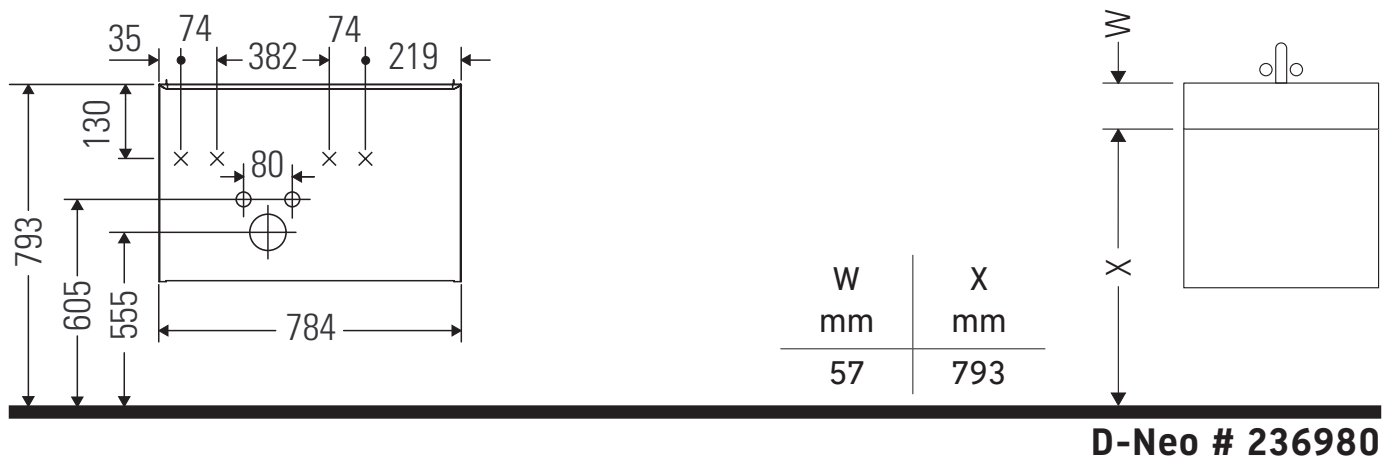

D-Neo

DE 4258

Mounting instructions

Instructions for use

The bathroom furniture range complies with the standards and guidelines applicable at the time of delivery and is designed for use in bathrooms. Direct contact with water should be avoided, for example, when showering.