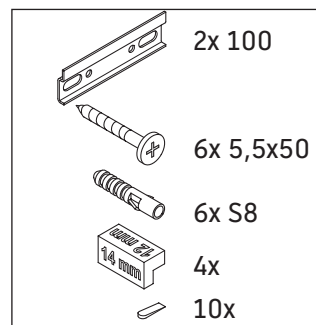

D-Neo

DE 4256

Mounting instructions

Instructions for use

The bathroom furniture range complies with the standards and guidelines applicable at the time of delivery and is designed for use in bathrooms. Direct contact with water should be avoided, for example, when showering.