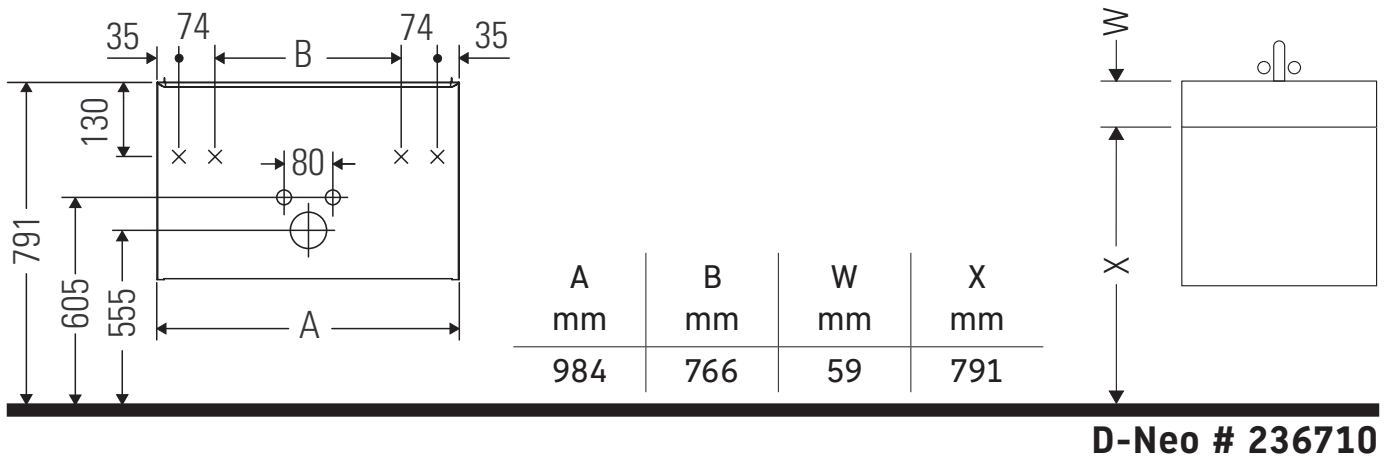

D-Neo

DE 4256

Mounting instructions

Instructions for use

The bathroom furniture range complies with the standards and guidelines applicable at the time of delivery and is designed for use in bathrooms. Direct contact with water should be avoided, for example, when showering.