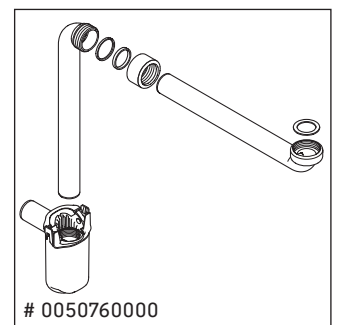

D-Neo

DE 4256

Mounting instructions

Instructions for use

The bathroom furniture range complies with the standards and guidelines applicable at the time of delivery and is designed for use in bathrooms. Direct contact with water should be avoided, for example, when showering.