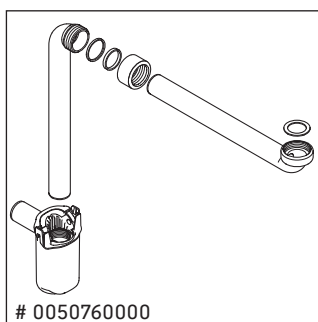

XViu

XV 4487

Mounting instructions

Instructions for use

The bathroom furniture range complies with the standards and guidelines applicable at the time of delivery and is designed for use in bathrooms. Direct contact with water should be avoided, for example, when showering.