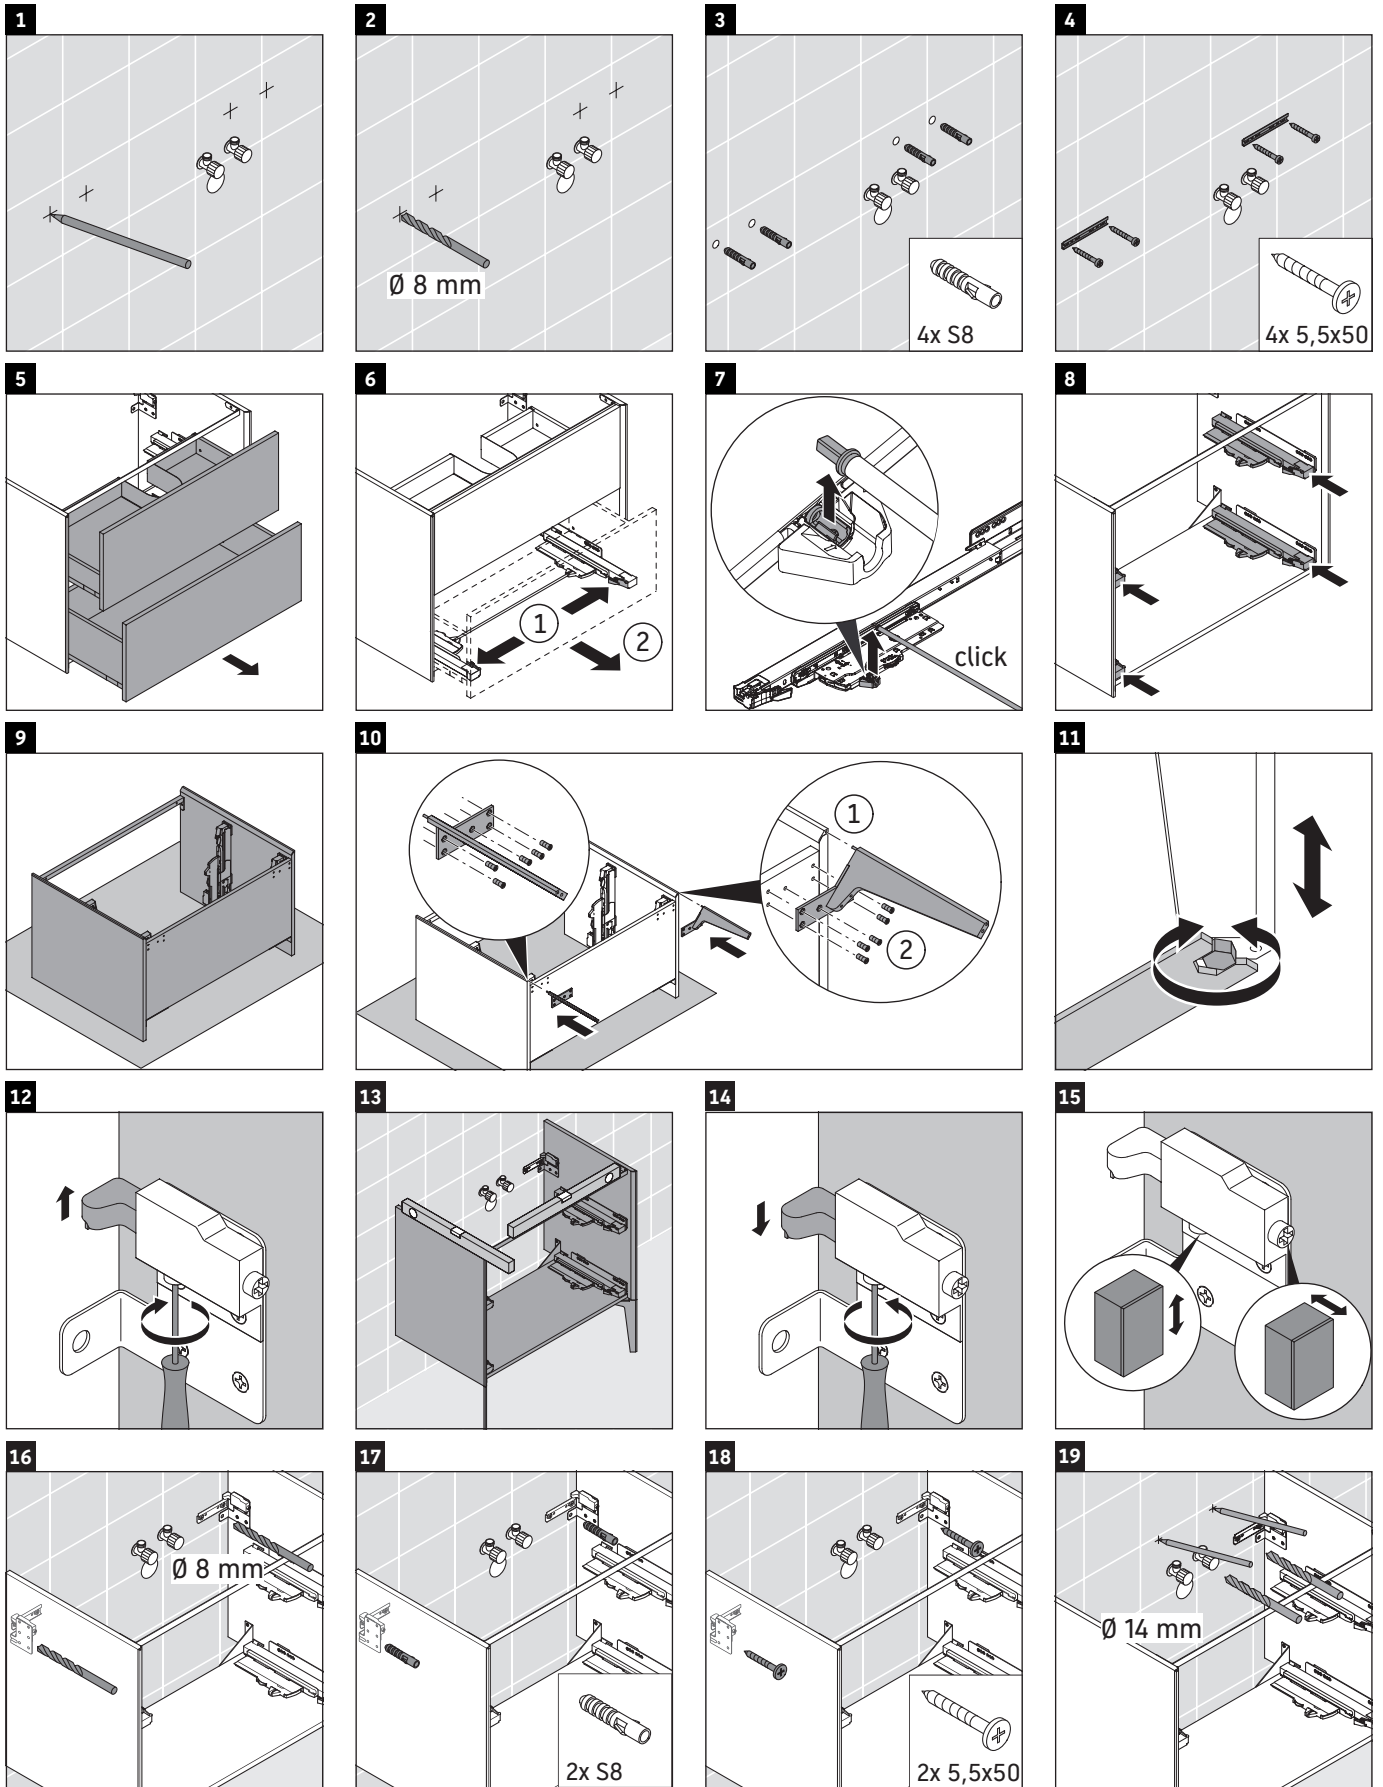

Duravit AG, Werderstr. 36, 78132 Hornberg, Germany, Phone +49 78 33 700, Fax +49 78 33 70 289, info@duravit.de, www.duravit.de