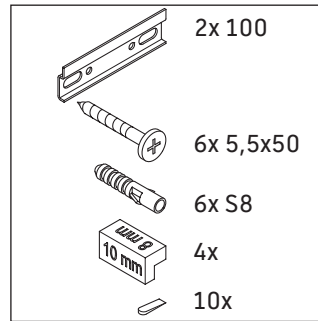

XViu

XV 4302

Mounting instructions

Instructions for use

The bathroom furniture range complies with the standards and guidelines applicable at the time of delivery and is designed for use in bathrooms. Direct contact with water should be avoided, for example, when showering.