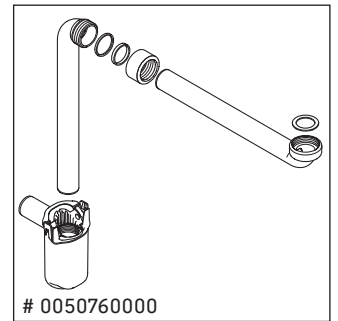

XViu

XV 4302

Mounting instructions

Instructions for use

The bathroom furniture range complies with the standards and guidelines applicable at the time of delivery and is designed for use in bathrooms. Direct contact with water should be avoided, for example, when showering.