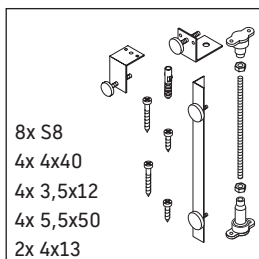

Starck

ST 8923

Mounting instructions

Starck # 7X0332

Follow all other installation instructions!

Instructions for use

We reserve the right to make technical improvements and design modifications to the products illustrated.