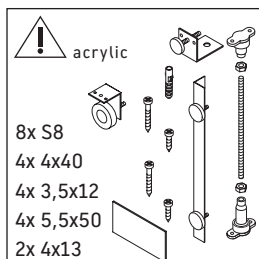

Starck

ST 8923

Mounting instructions

Starck # 7X0332

Follow all other installation instructions!

Instructions for use

We reserve the right to make technical improvements and design modifications to the products illustrated.