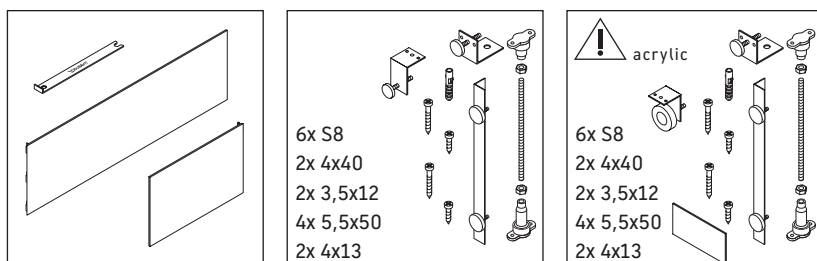

Starck

ST 8916

Mounting instructions

Starck # 7X0332

Follow all other installation instructions!

Instructions for use

We reserve the right to make technical improvements and design modifications to the products illustrated.