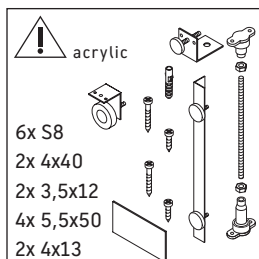

Starck

ST 8909

Mounting instructions

Starck # 7X0332

Follow all other installation instructions!

Instructions for use

We reserve the right to make technical improvements and design modifications to the products illustrated.