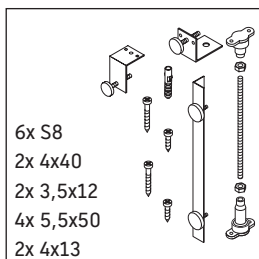

Starck

ST 8909

Mounting instructions

Starck # 7X0332

Follow all other installation instructions!

Instructions for use

We reserve the right to make technical improvements and design modifications to the products illustrated.