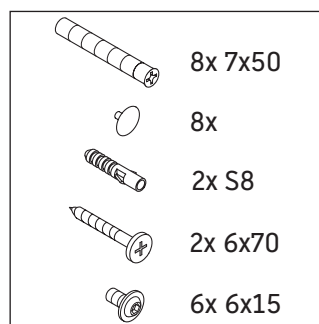

## Mounting instructions

D	20 mm	25 mm
X	620 mm	615 mm
Y	570 mm	565 mm

Follow all other installation instructions!