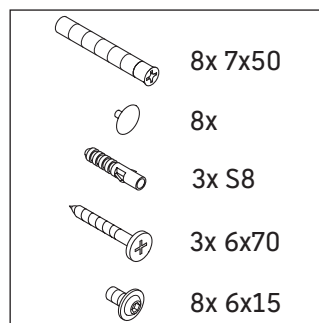

## Mounting instructions

D	20 mm	25 mm
X	620 mm	615 mm
Y	570 mm	565 mm

Follow all other installation instructions!