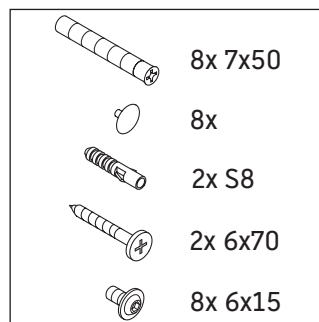

## Mounting instructions

D	20 mm	25 mm
X	620 mm	615 mm
Y	570 mm	565 mm

Follow all other installation instructions!