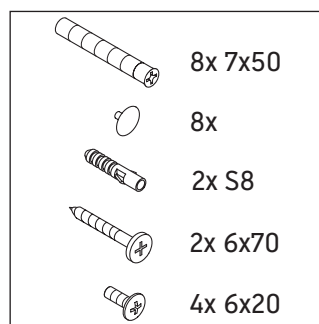

Luv

LU 9565

Mounting instructions

D	20 mm	25 mm
X	620 mm	615 mm
Y	570 mm	565 mm

Follow all other installation instructions!

Instructions for use

The bathroom furniture range complies with the standards and guidelines applicable at the time of delivery and is designed for use in bathrooms. Direct contact with water should be avoided, for example, when showering.