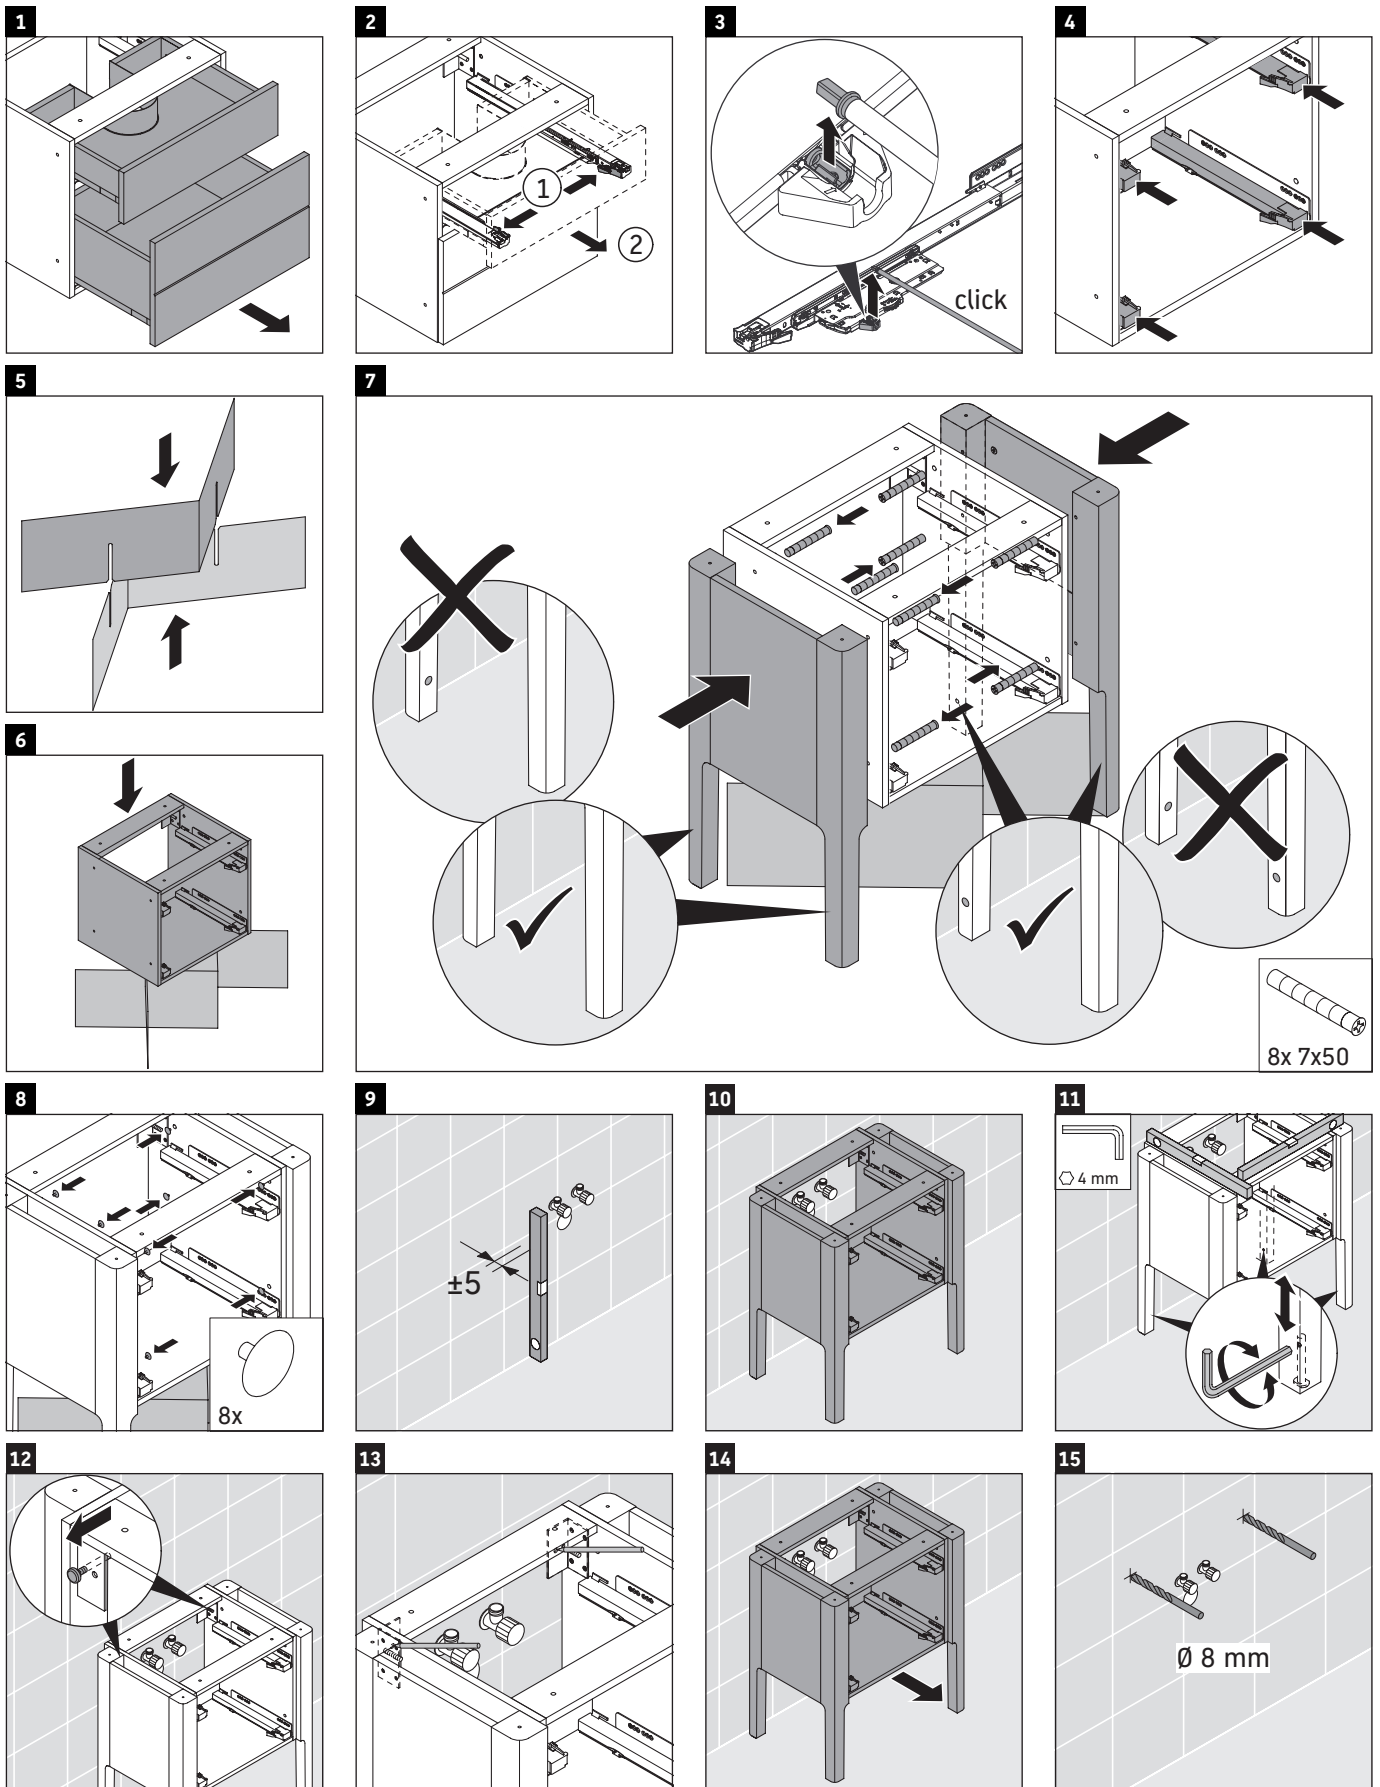

Duravit AG, Werderstr. 36, 78132 Hornberg, Germany, Phone +49 78 33 700, Fax +49 78 33 70 289, info@duravit.de, www.duravit.de