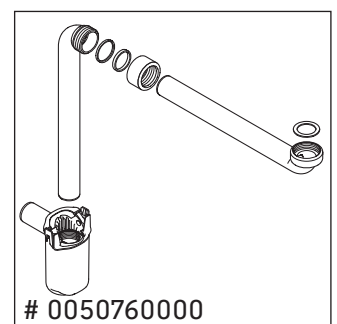

Luv

LU 9565

Mounting instructions

D	20 mm	25 mm
X	620 mm	615 mm
Y	570 mm	565 mm

Follow all other installation instructions!

Instructions for use

The bathroom furniture range complies with the standards and guidelines applicable at the time of delivery and is designed for use in bathrooms. Direct contact with water should be avoided, for example, when showering.