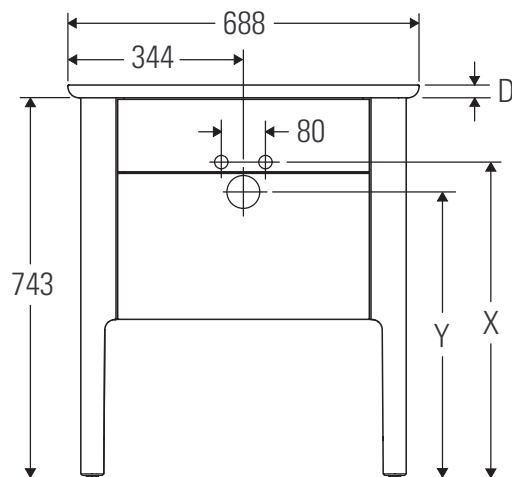

Luv

LU 9565

Mounting instructions

D	20 mm	25 mm
X	620 mm	615 mm
Y	570 mm	565 mm

Follow all other installation instructions!

Instructions for use

The bathroom furniture range complies with the standards and guidelines applicable at the time of delivery and is designed for use in bathrooms. Direct contact with water should be avoided, for example, when showering.