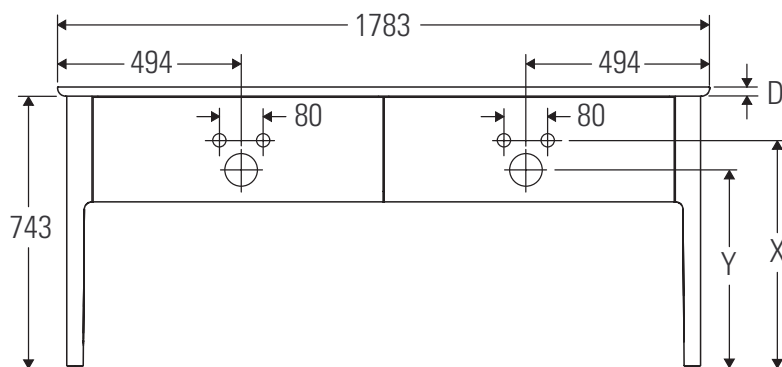

Luv

LU 9562B

Mounting instructions

D	20 mm	25 mm
X	620 mm	615 mm
Y	570 mm	565 mm

Follow all other installation instructions!

Instructions for use

The bathroom furniture range complies with the standards and guidelines applicable at the time of delivery and is designed for use in bathrooms. Direct contact with water should be avoided, for example, when showering.