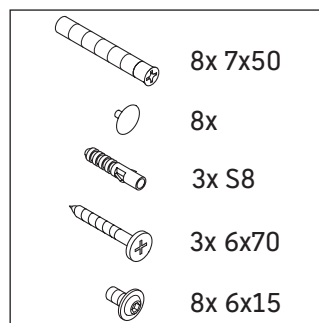

Luv

LU 9562B

Mounting instructions

D	20 mm	25 mm
X	620 mm	615 mm
Y	570 mm	565 mm

Follow all other installation instructions!

Instructions for use

The bathroom furniture range complies with the standards and guidelines applicable at the time of delivery and is designed for use in bathrooms. Direct contact with water should be avoided, for example, when showering.