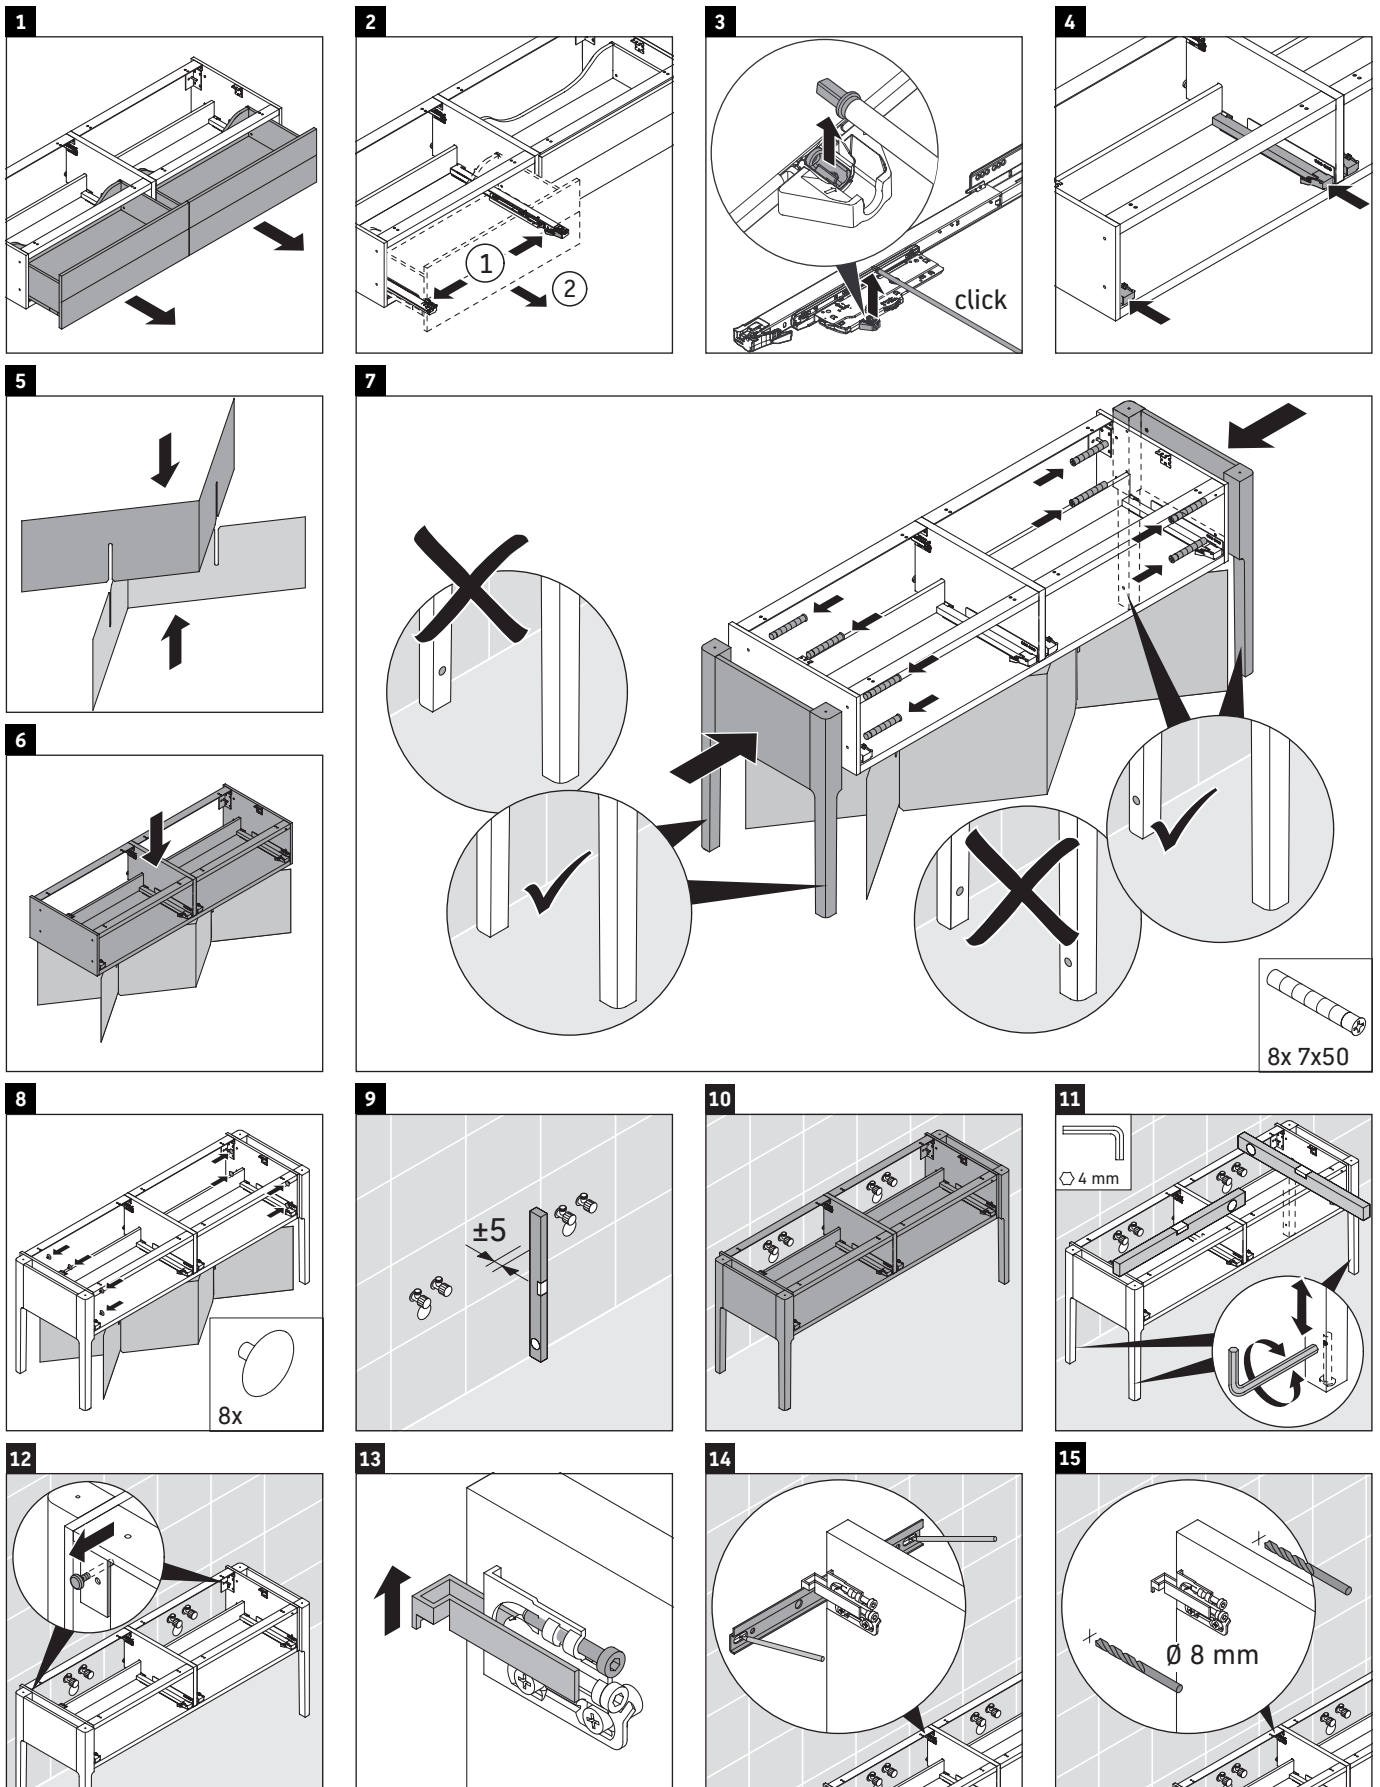

Duravit AG, Werderstr. 36, 78132 Hornberg, Germany, Phone +49 78 33 700, Fax +49 78 33 70 289, info@duravit.de, www.duravit.de