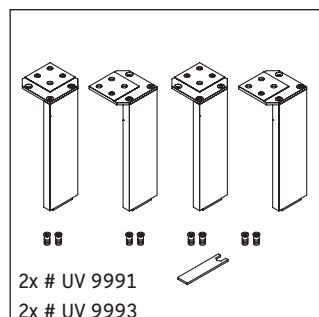

L-Cube

LC 6793

Mounting instructions

Vero Air # 072438

Instructions for use

The bathroom furniture range complies with the standards and guidelines applicable at the time of delivery and is designed for use in bathrooms. Direct contact with water should be avoided, for example, when showering.