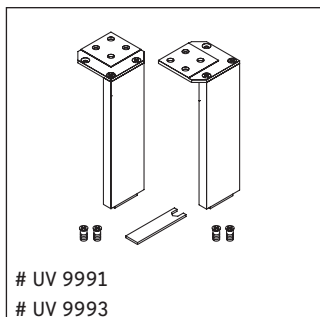

L-Cube

LC 6793

Mounting instructions

Vero Air # 072438

Instructions for use

The bathroom furniture range complies with the standards and guidelines applicable at the time of delivery and is designed for use in bathrooms. Direct contact with water should be avoided, for example, when showering.