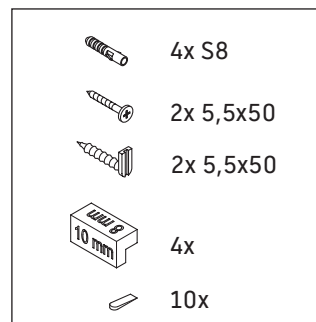

L-Cube

LC 6793

Mounting instructions

Vero Air # 072438

Instructions for use

The bathroom furniture range complies with the standards and guidelines applicable at the time of delivery and is designed for use in bathrooms. Direct contact with water should be avoided, for example, when showering.