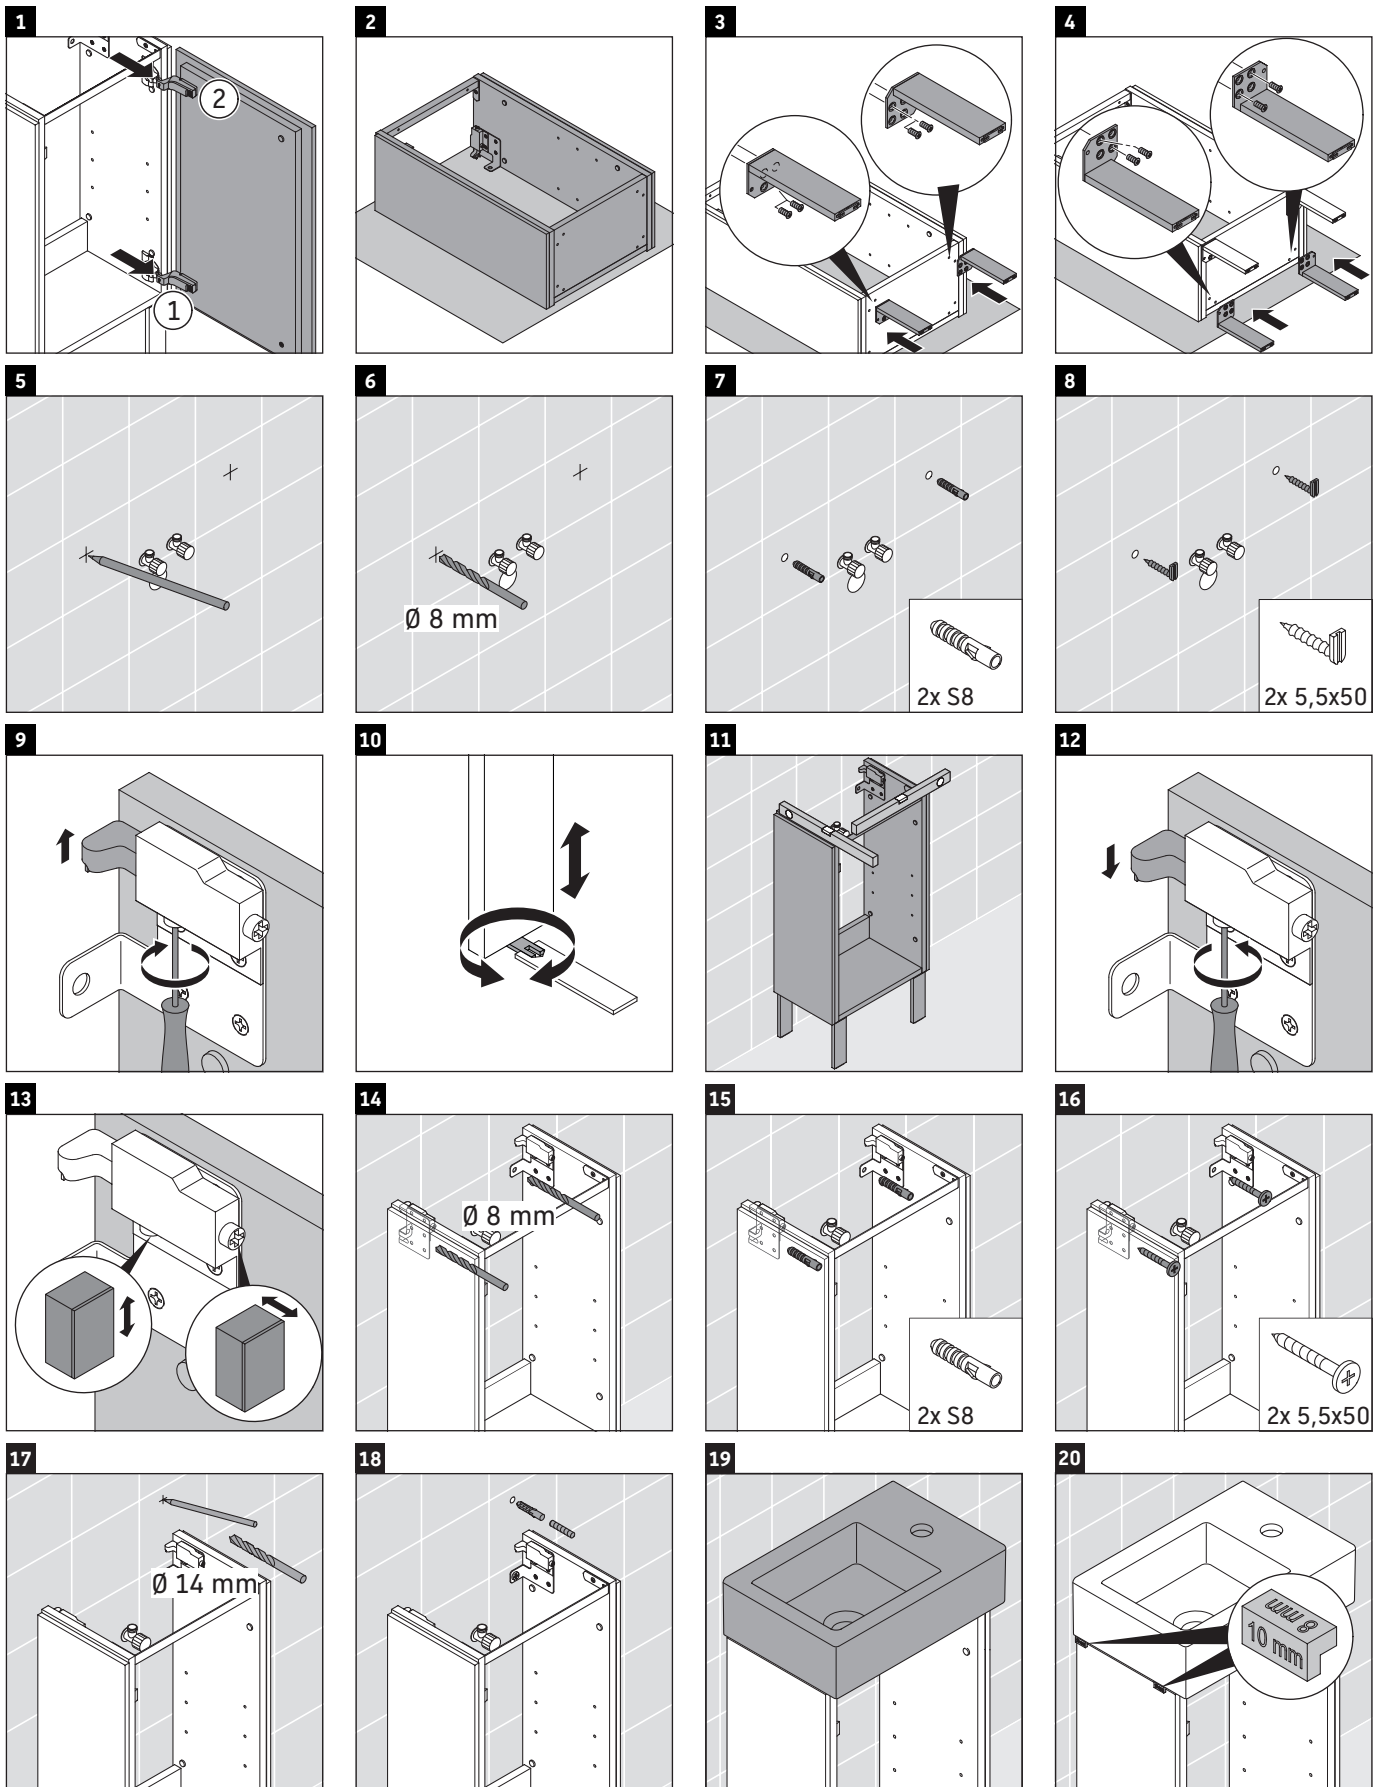

Duravit AG, Werderstr. 36, 78132 Hornberg, Germany, Phone +49 78 33 700, Fax +49 78 33 70 289, info@duravit.de, www.duravit.de