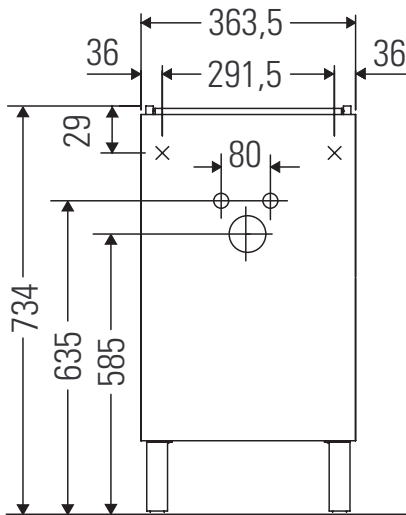

L-Cube

LC 6793

Mounting instructions

Vero Air # 072438

Instructions for use

The bathroom furniture range complies with the standards and guidelines applicable at the time of delivery and is designed for use in bathrooms. Direct contact with water should be avoided, for example, when showering.