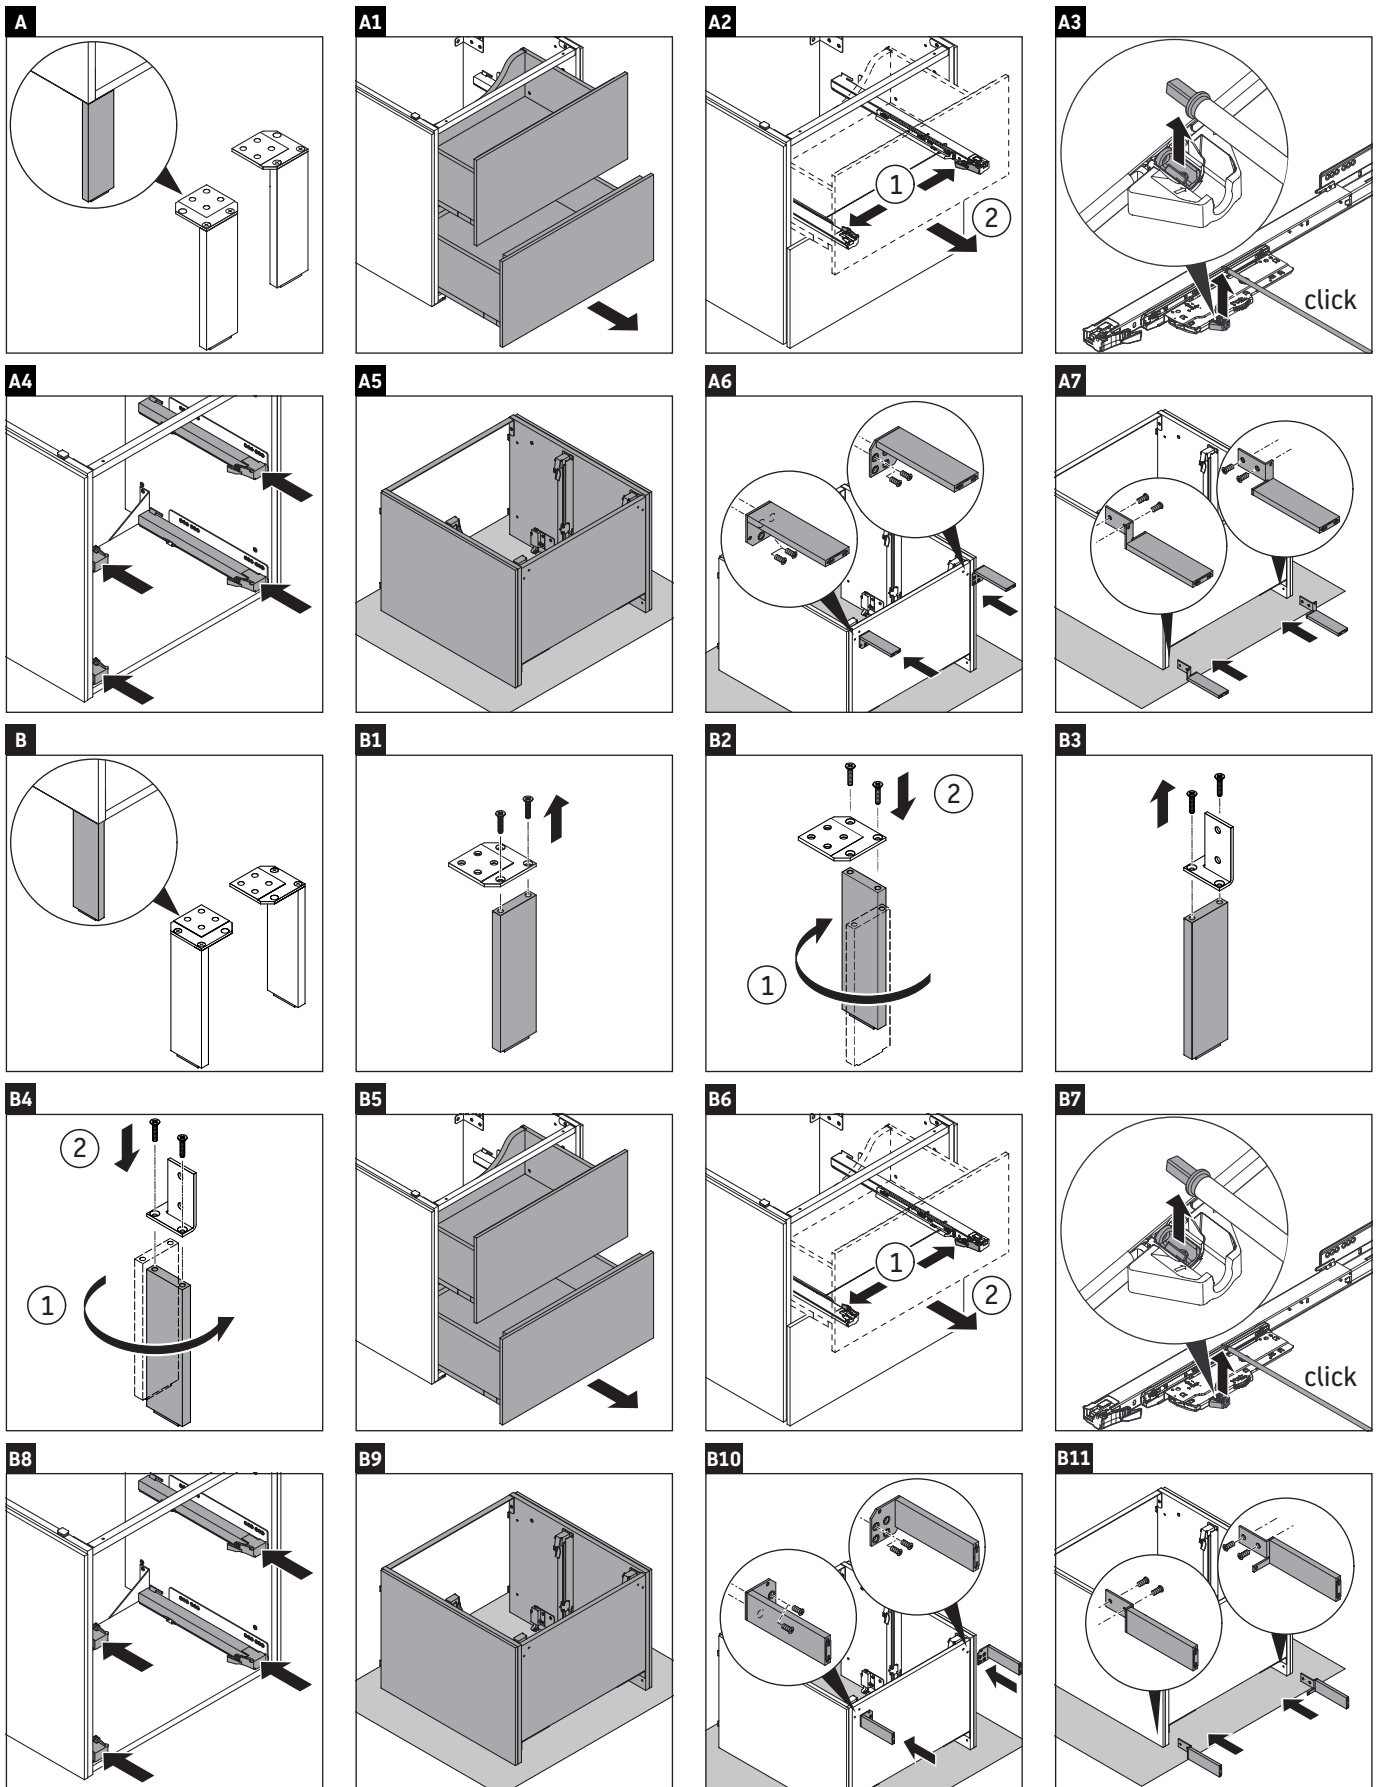

Best.-Nr. LC6775/1703.1