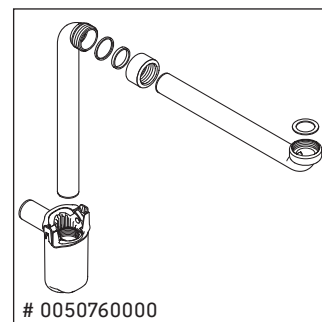

L-Cube

LC 6775

Mounting instructions

Vero Air # 235060

Instructions for use

The bathroom furniture range complies with the standards and guidelines applicable at the time of delivery and is designed for use in bathrooms. Direct contact with water should be avoided, for example, when showering.