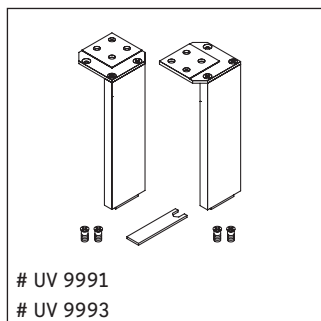

L-Cube

LC 6775

Mounting instructions

Vero Air # 235060

Instructions for use

The bathroom furniture range complies with the standards and guidelines applicable at the time of delivery and is designed for use in bathrooms. Direct contact with water should be avoided, for example, when showering.