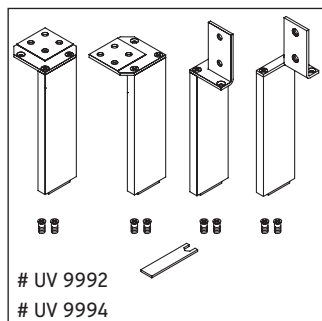

L-Cube

LC 6775

Mounting instructions

Vero Air # 235060

Instructions for use

The bathroom furniture range complies with the standards and guidelines applicable at the time of delivery and is designed for use in bathrooms. Direct contact with water should be avoided, for example, when showering.