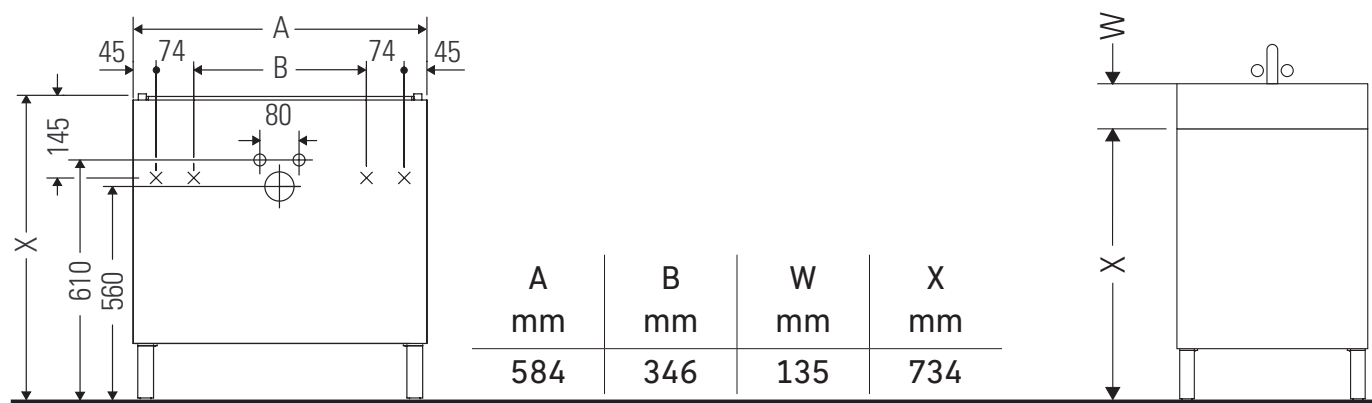

L-Cube

LC 6775

Mounting instructions

Vero Air # 235060

Instructions for use

The bathroom furniture range complies with the standards and guidelines applicable at the time of delivery and is designed for use in bathrooms. Direct contact with water should be avoided, for example, when showering.