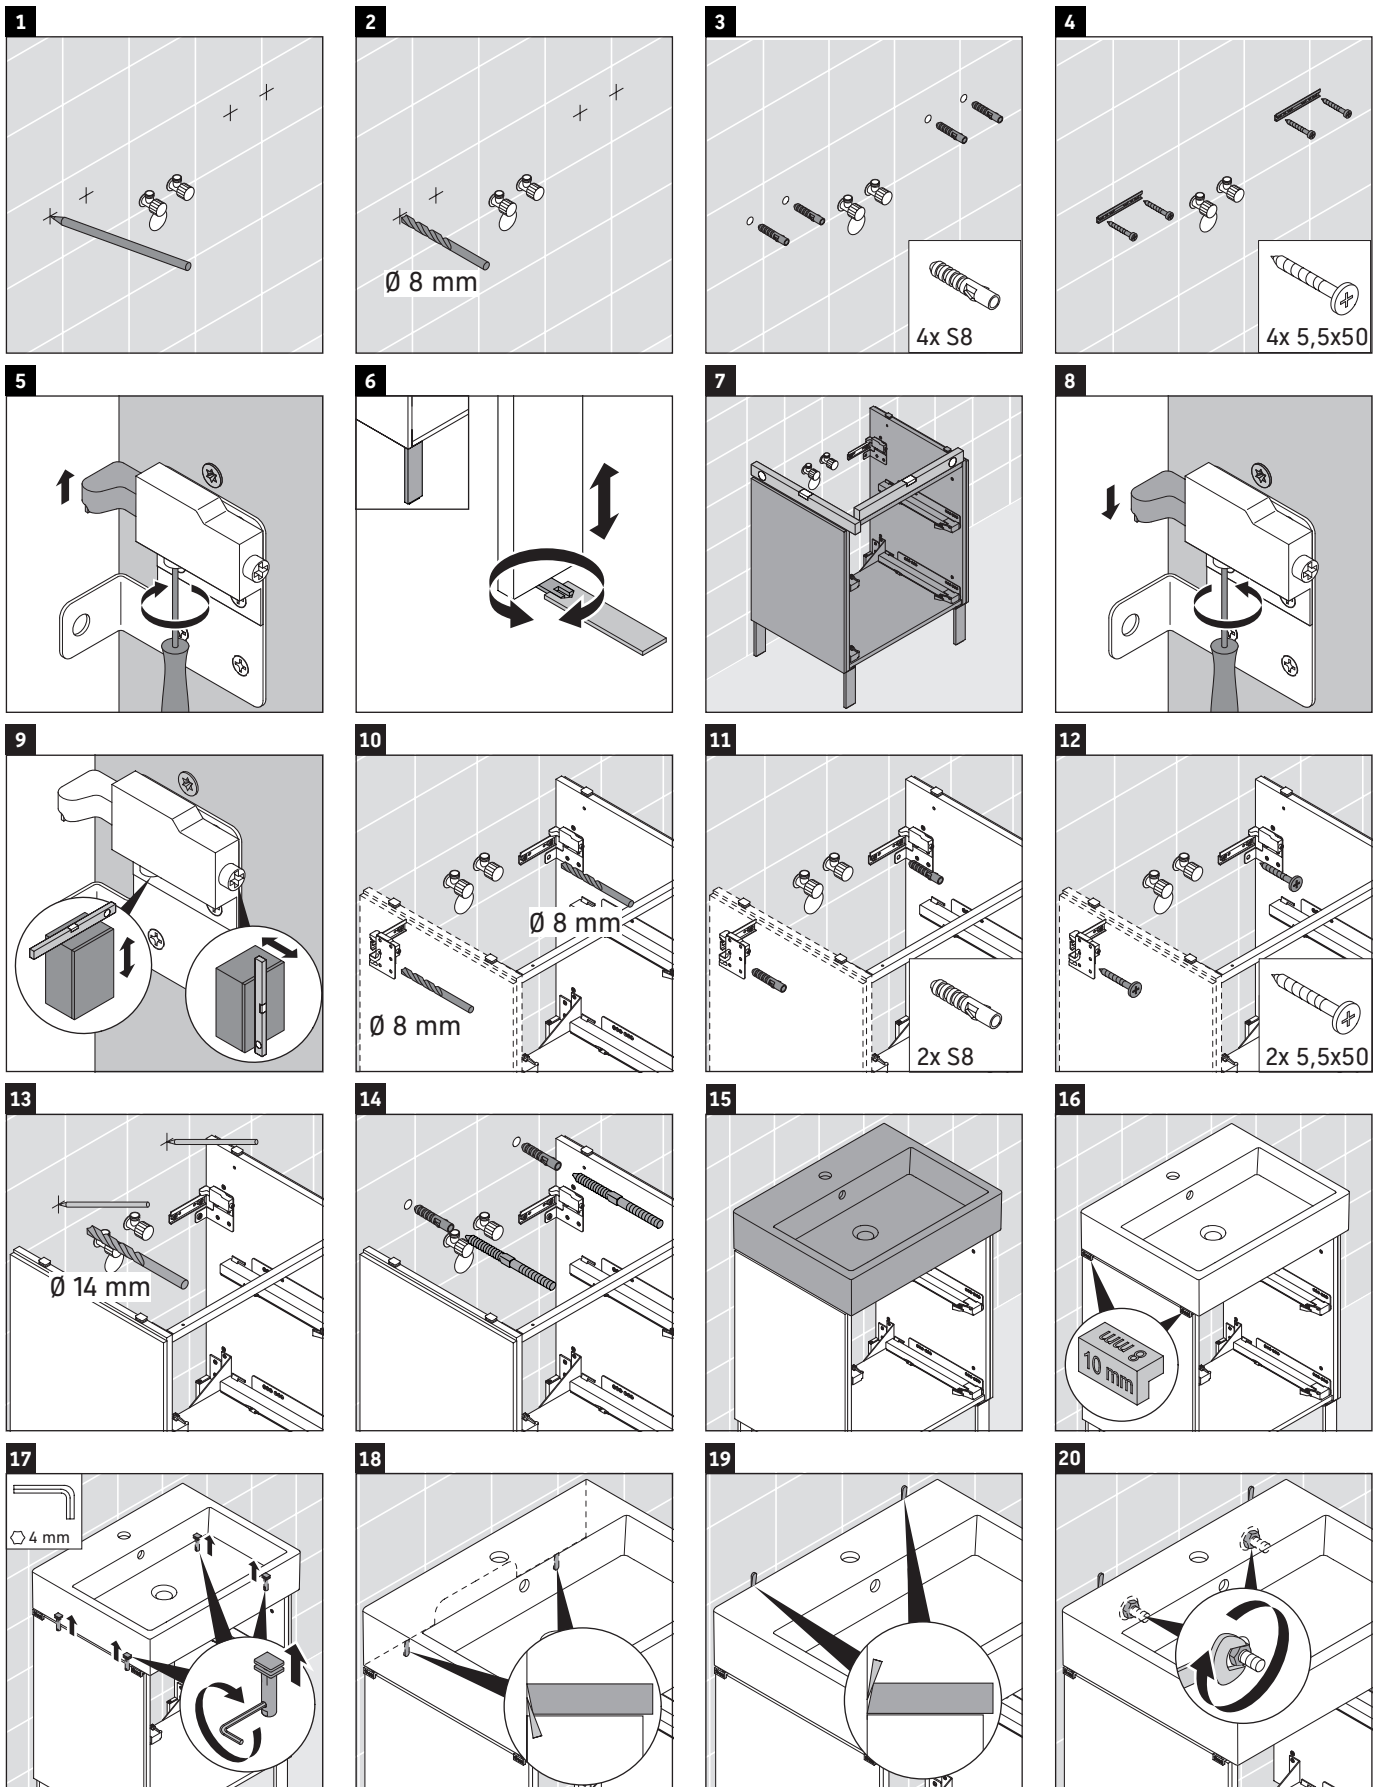

Duravit AG, Werderstr. 36, 78132 Hornberg, Germany, Phone +49 78 33 700, Fax +49 78 33 70 289, info@duravit.de, www.duravit.de