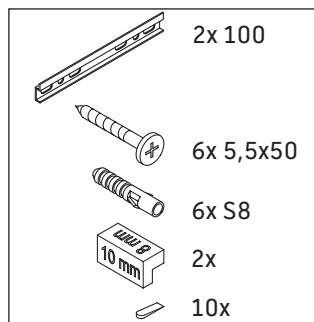

L-Cube

LC 6775

Mounting instructions

Vero Air # 235060

Instructions for use

The bathroom furniture range complies with the standards and guidelines applicable at the time of delivery and is designed for use in bathrooms. Direct contact with water should be avoided, for example, when showering.