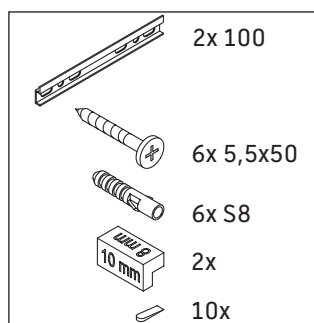

L-Cube

LC 6774

Mounting instructions

Vero Air # 235050

Instructions for use

The bathroom furniture range complies with the standards and guidelines applicable at the time of delivery and is designed for use in bathrooms. Direct contact with water should be avoided, for example, when showering.