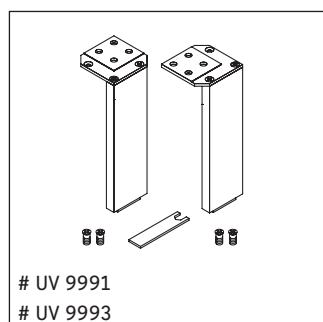

L-Cube

LC 6774

Mounting instructions

Vero Air # 235050

Instructions for use

The bathroom furniture range complies with the standards and guidelines applicable at the time of delivery and is designed for use in bathrooms. Direct contact with water should be avoided, for example, when showering.