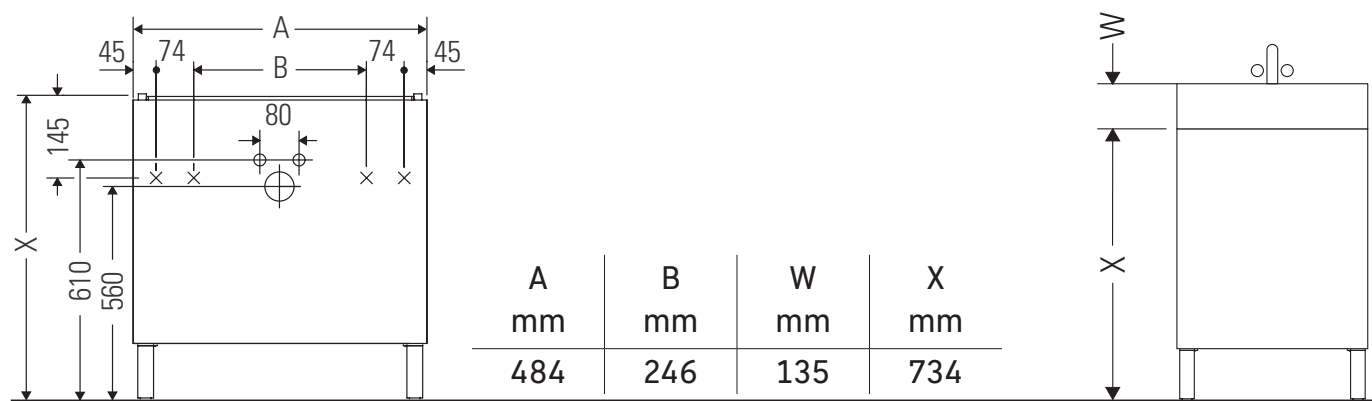

L-Cube

LC 6774

Mounting instructions

Vero Air # 235050

Instructions for use

The bathroom furniture range complies with the standards and guidelines applicable at the time of delivery and is designed for use in bathrooms. Direct contact with water should be avoided, for example, when showering.