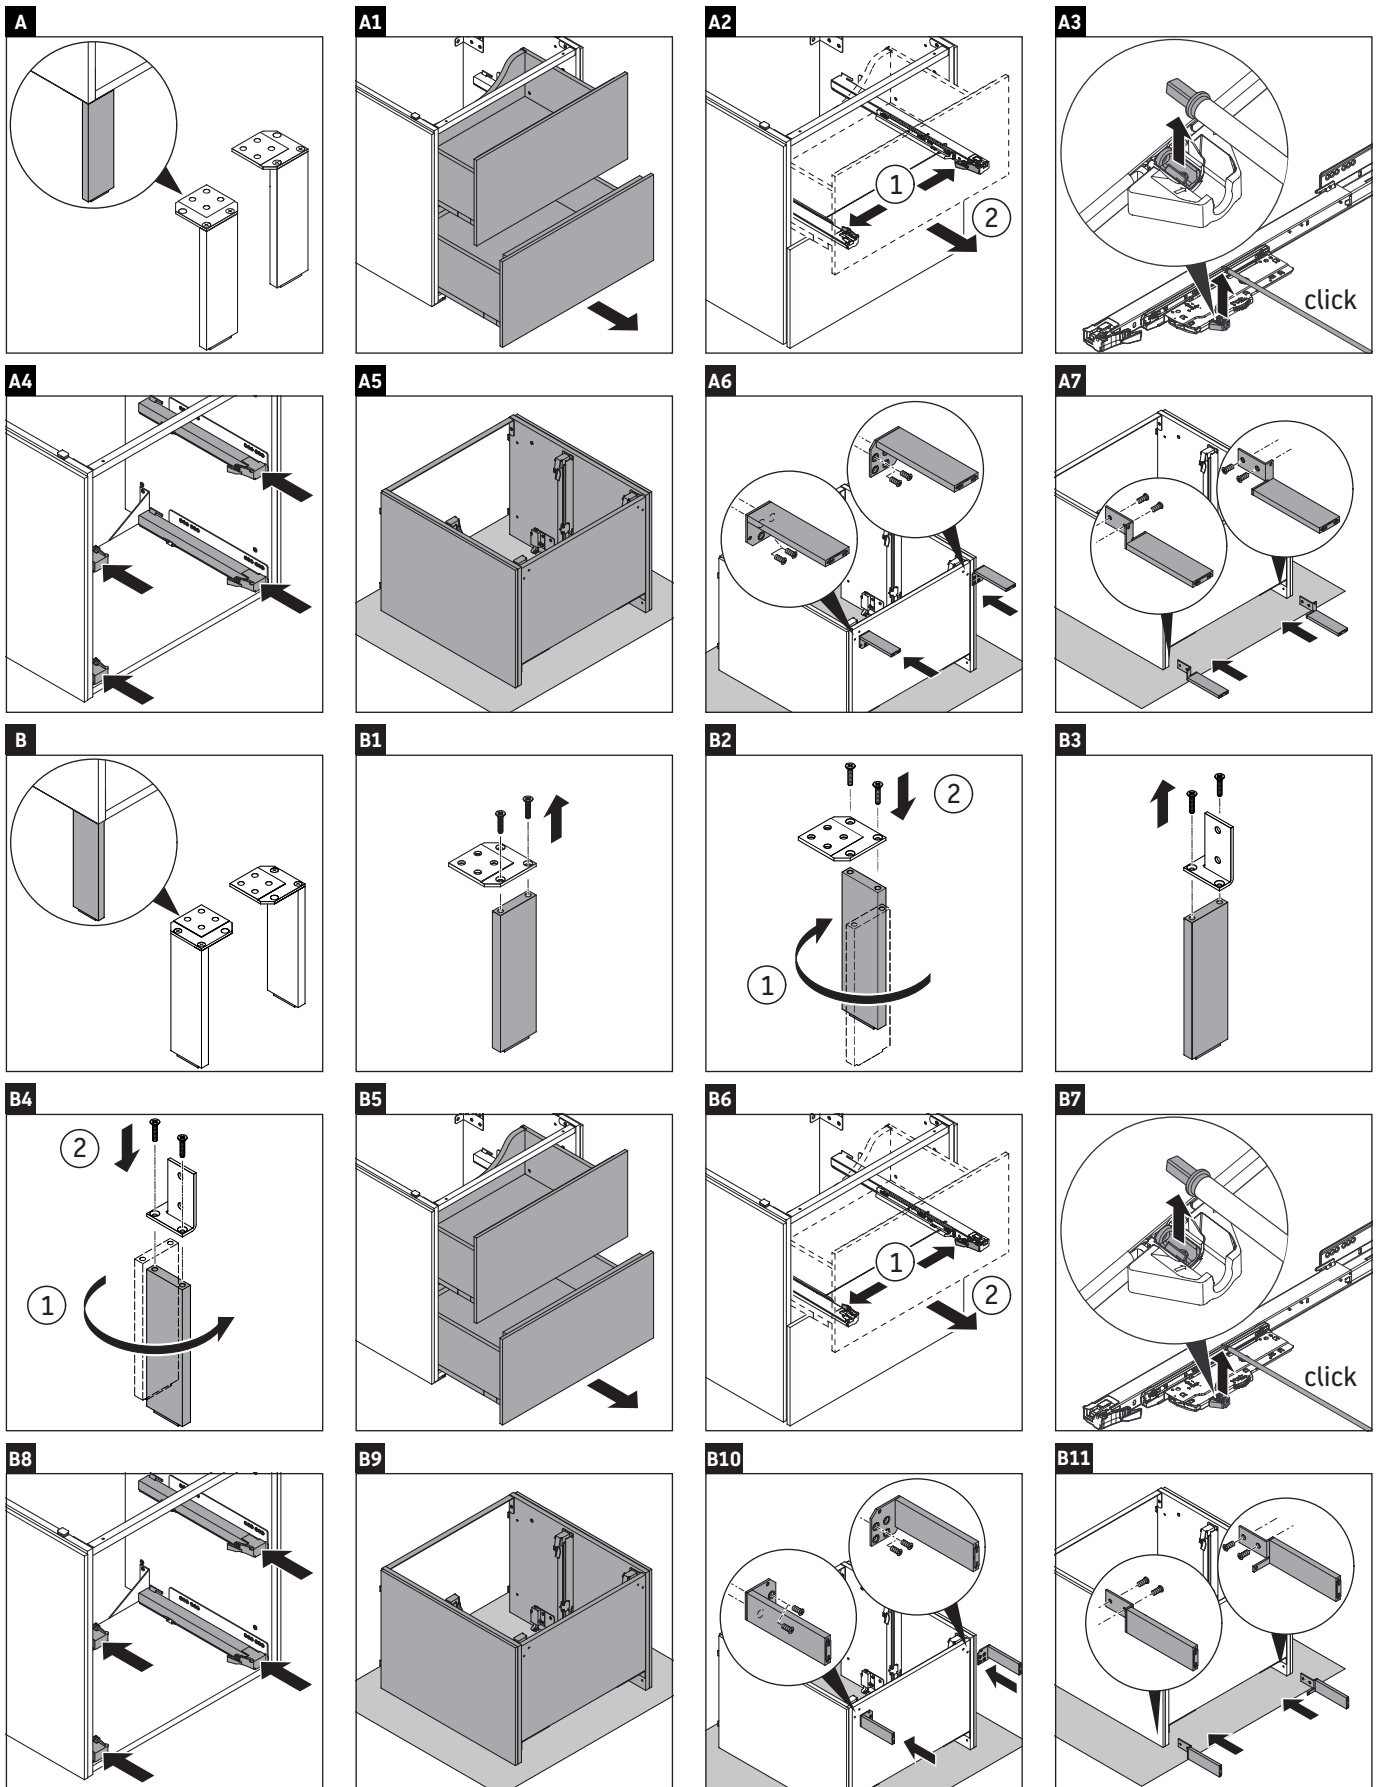

Best.-Nr. LC6774/17.03.1