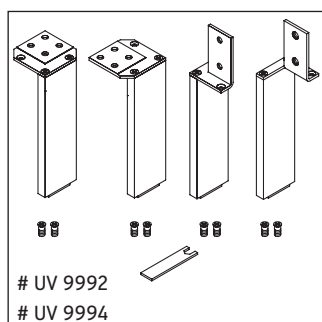

L-Cube

LC 6774

Mounting instructions

Vero Air # 235050

Instructions for use

The bathroom furniture range complies with the standards and guidelines applicable at the time of delivery and is designed for use in bathrooms. Direct contact with water should be avoided, for example, when showering.