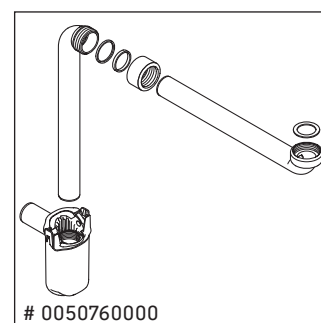

L-Cube

LC 6774

Mounting instructions

Vero Air # 235050

Instructions for use

The bathroom furniture range complies with the standards and guidelines applicable at the time of delivery and is designed for use in bathrooms. Direct contact with water should be avoided, for example, when showering.