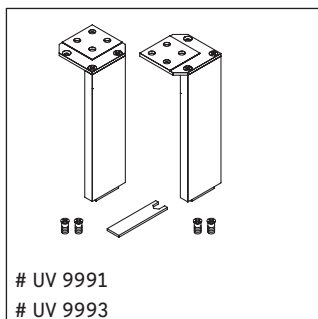

L-Cube

LC 6750

Mounting instructions

W mm	X mm
135	734

Vero Air # 072445

Instructions for use

The bathroom furniture range complies with the standards and guidelines applicable at the time of delivery and is designed for use in bathrooms. Direct contact with water should be avoided, for example, when showering.