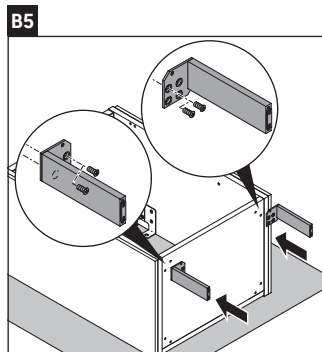

L-Cube

LC 6750

Mounting instructions

W mm	X mm
135	734

Vero Air # 072445

Instructions for use

The bathroom furniture range complies with the standards and guidelines applicable at the time of delivery and is designed for use in bathrooms. Direct contact with water should be avoided, for example, when showering.

We reserve the right to make technical improvements and design modifications to the products illustrated.

Best.-Nr. LC6750/17.03.1