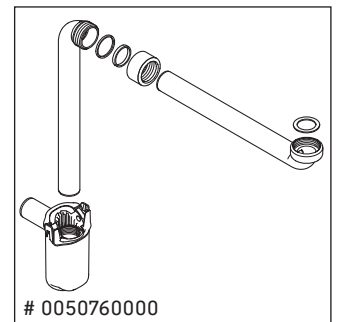

L-Cube

LC 6750

Mounting instructions

W mm	X mm
135	734

Vero Air # 072445

Instructions for use

The bathroom furniture range complies with the standards and guidelines applicable at the time of delivery and is designed for use in bathrooms. Direct contact with water should be avoided, for example, when showering.

We reserve the right to make technical improvements and design modifications to the products illustrated.

Best.-Nr. LC6750/17.03.1