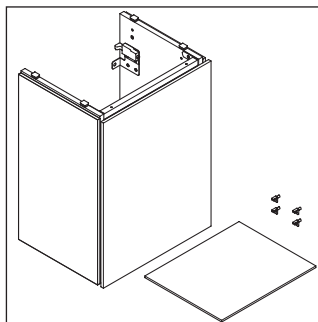

L-Cube

LC 6750

Mounting instructions

W mm	X mm
135	734

Vero Air # 072445

Instructions for use

The bathroom furniture range complies with the standards and guidelines applicable at the time of delivery and is designed for use in bathrooms. Direct contact with water should be avoided, for example, when showering.