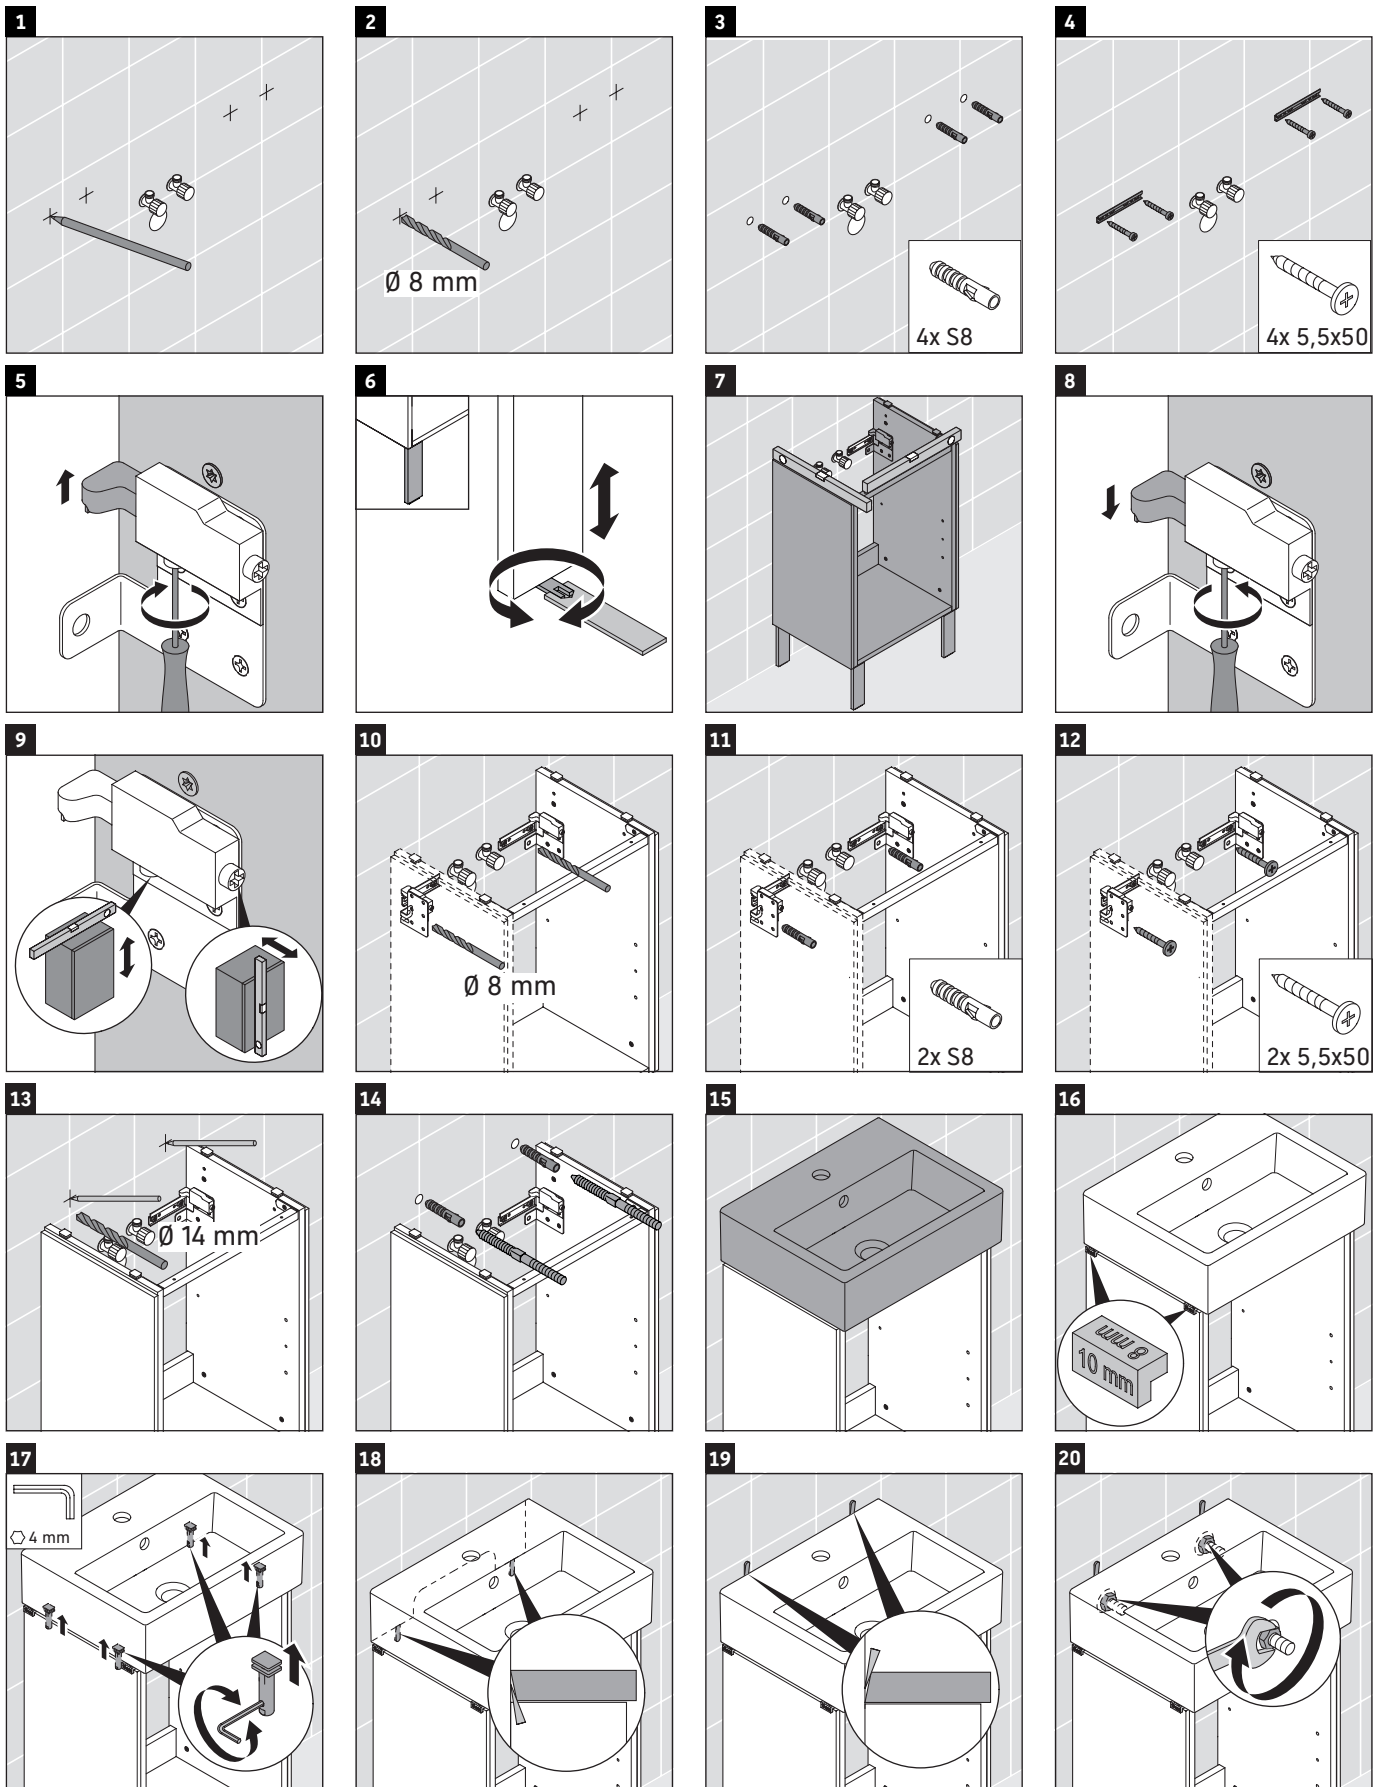

Best.-Nr. LC6750/17.03.1