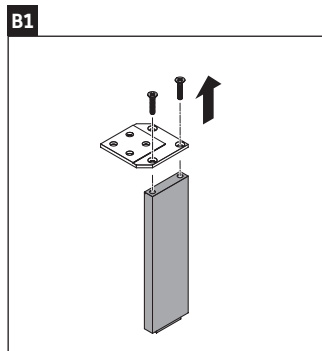

L-Cube

LC 6750

Mounting instructions

W mm	X mm
135	734

Vero Air # 072445

Instructions for use

The bathroom furniture range complies with the standards and guidelines applicable at the time of delivery and is designed for use in bathrooms. Direct contact with water should be avoided, for example, when showering.

We reserve the right to make technical improvements and design modifications to the products illustrated.

Best.-Nr. LC6750/17.03.1