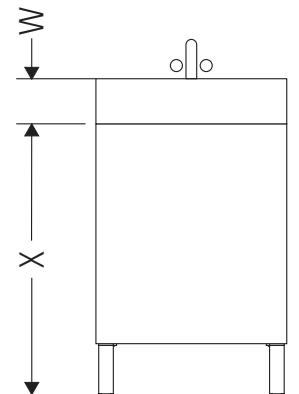

L-Cube

LC 6750

Mounting instructions

W mm	X mm
135	734

Vero Air # 072445

Instructions for use

The bathroom furniture range complies with the standards and guidelines applicable at the time of delivery and is designed for use in bathrooms. Direct contact with water should be avoided, for example, when showering.