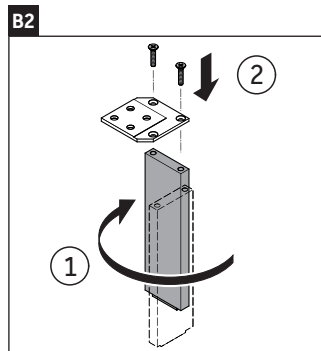

L-Cube

LC 6750

Mounting instructions

W mm	X mm
135	734

Vero Air # 072445

Instructions for use

The bathroom furniture range complies with the standards and guidelines applicable at the time of delivery and is designed for use in bathrooms. Direct contact with water should be avoided, for example, when showering.

We reserve the right to make technical improvements and design modifications to the products illustrated.

Best.-Nr. LC6750/17.03.1