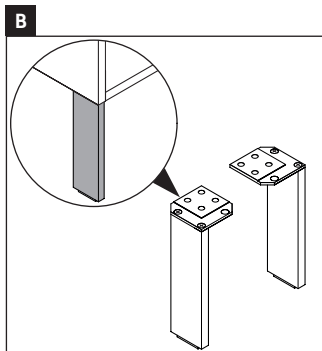

L-Cube

LC 6750

Mounting instructions

W mm	X mm
135	734

Vero Air # 072445

Instructions for use

The bathroom furniture range complies with the standards and guidelines applicable at the time of delivery and is designed for use in bathrooms. Direct contact with water should be avoided, for example, when showering.

We reserve the right to make technical improvements and design modifications to the products illustrated.

Best.-Nr. LC6750/17.03.1