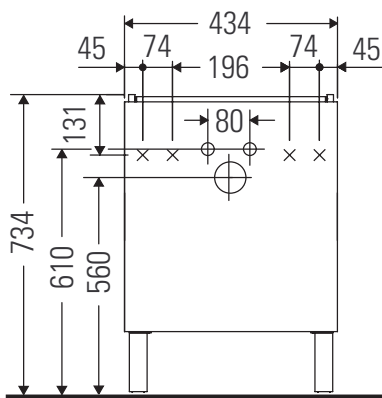

L-Cube

LC 6750

Mounting instructions

W mm	X mm
135	734

Vero Air # 072445

Instructions for use

The bathroom furniture range complies with the standards and guidelines applicable at the time of delivery and is designed for use in bathrooms. Direct contact with water should be avoided, for example, when showering.

We reserve the right to make technical improvements and design modifications to the products illustrated.

Best.-Nr. LC6750/17.03.1