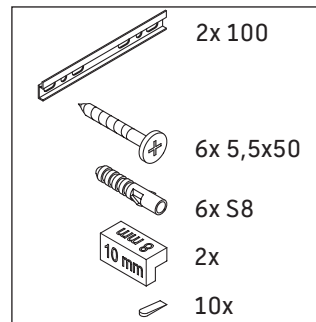

L-Cube

LC 6750

Mounting instructions

W mm	X mm
135	734

Vero Air # 072445

Instructions for use

The bathroom furniture range complies with the standards and guidelines applicable at the time of delivery and is designed for use in bathrooms. Direct contact with water should be avoided, for example, when showering.

We reserve the right to make technical improvements and design modifications to the products illustrated.

Best.-Nr. LC6750/17.03.1