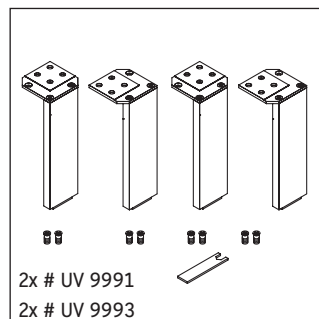

L-Cube

LC 6750

Mounting instructions

W mm	X mm
135	734

Vero Air # 072445

Instructions for use

The bathroom furniture range complies with the standards and guidelines applicable at the time of delivery and is designed for use in bathrooms. Direct contact with water should be avoided, for example, when showering.