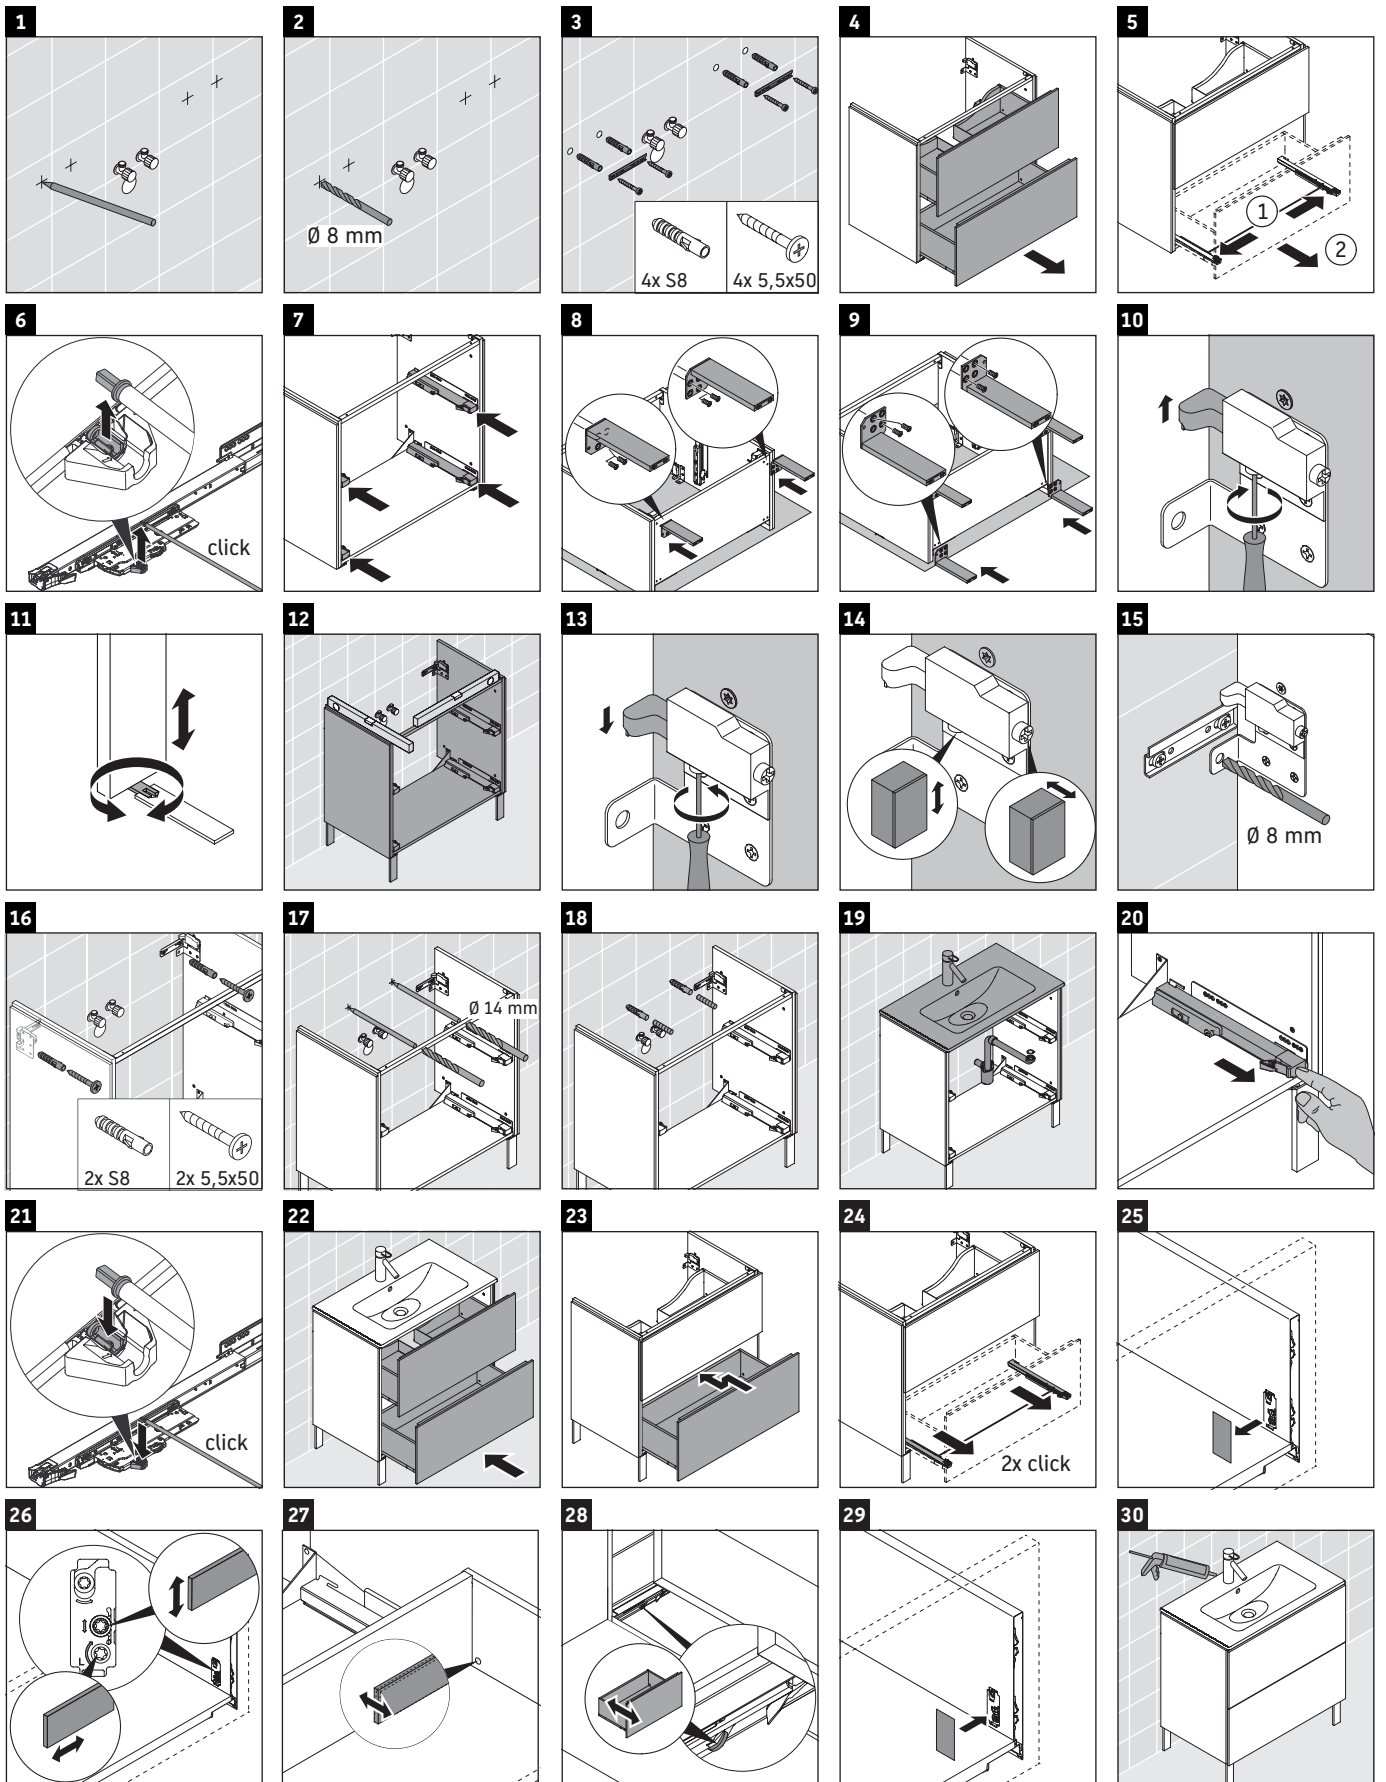

Best.-Nr. LC6673/19.09.3