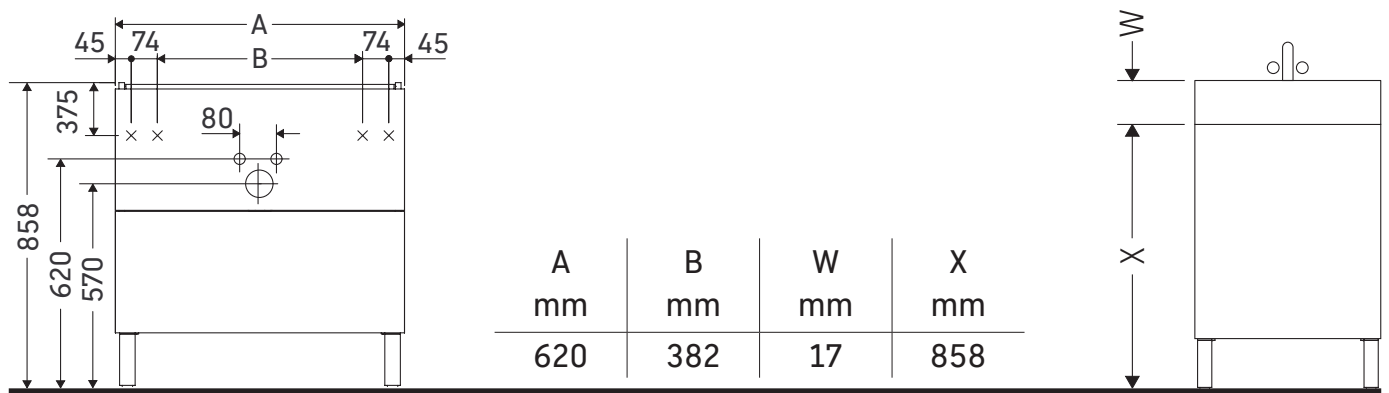

L-Cube

LC 6673

Mounting instructions

ME by Starck # 234263

Instructions for use

The bathroom furniture range complies with the standards and guidelines applicable at the time of delivery and is designed for use in bathrooms. Direct contact with water should be avoided, for example, when showering.