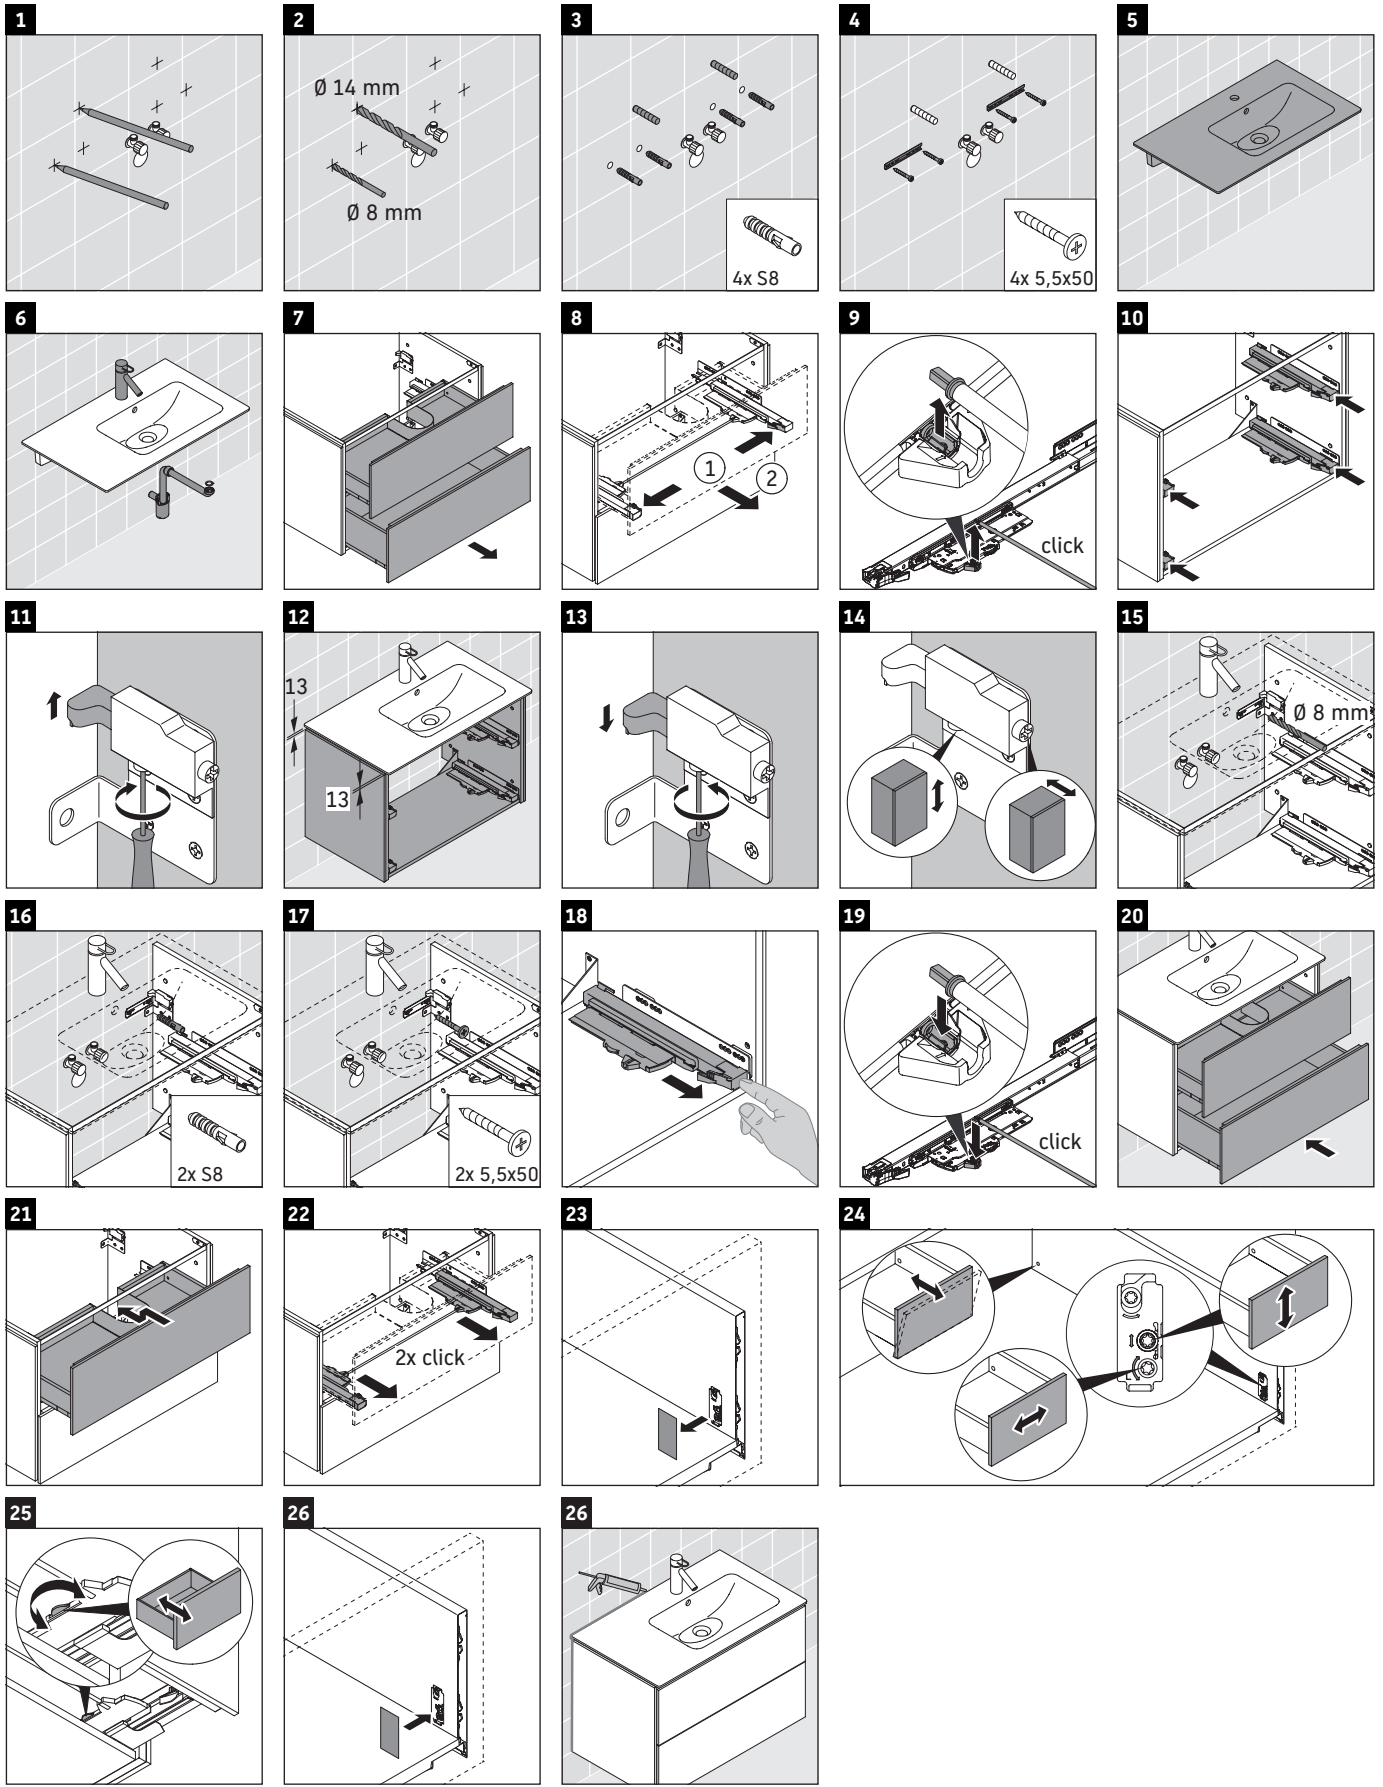

Duravit AG, Werderstr. 36, 78132 Hornberg, Germany, Phone +49 78 33 700, Fax +49 78 33 70 289, info@duravit.de, www.duravit.de