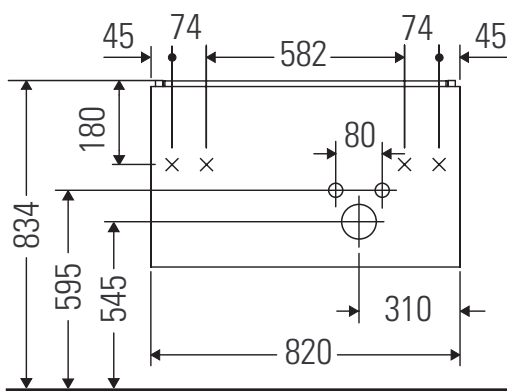

L-Cube

LC 6292

Mounting instructions

W mm	X mm
17	834

ME by Starck # 234683

Instructions for use

The bathroom furniture range complies with the standards and guidelines applicable at the time of delivery and is designed for use in bathrooms. Direct contact with water should be avoided, for example, when showering.