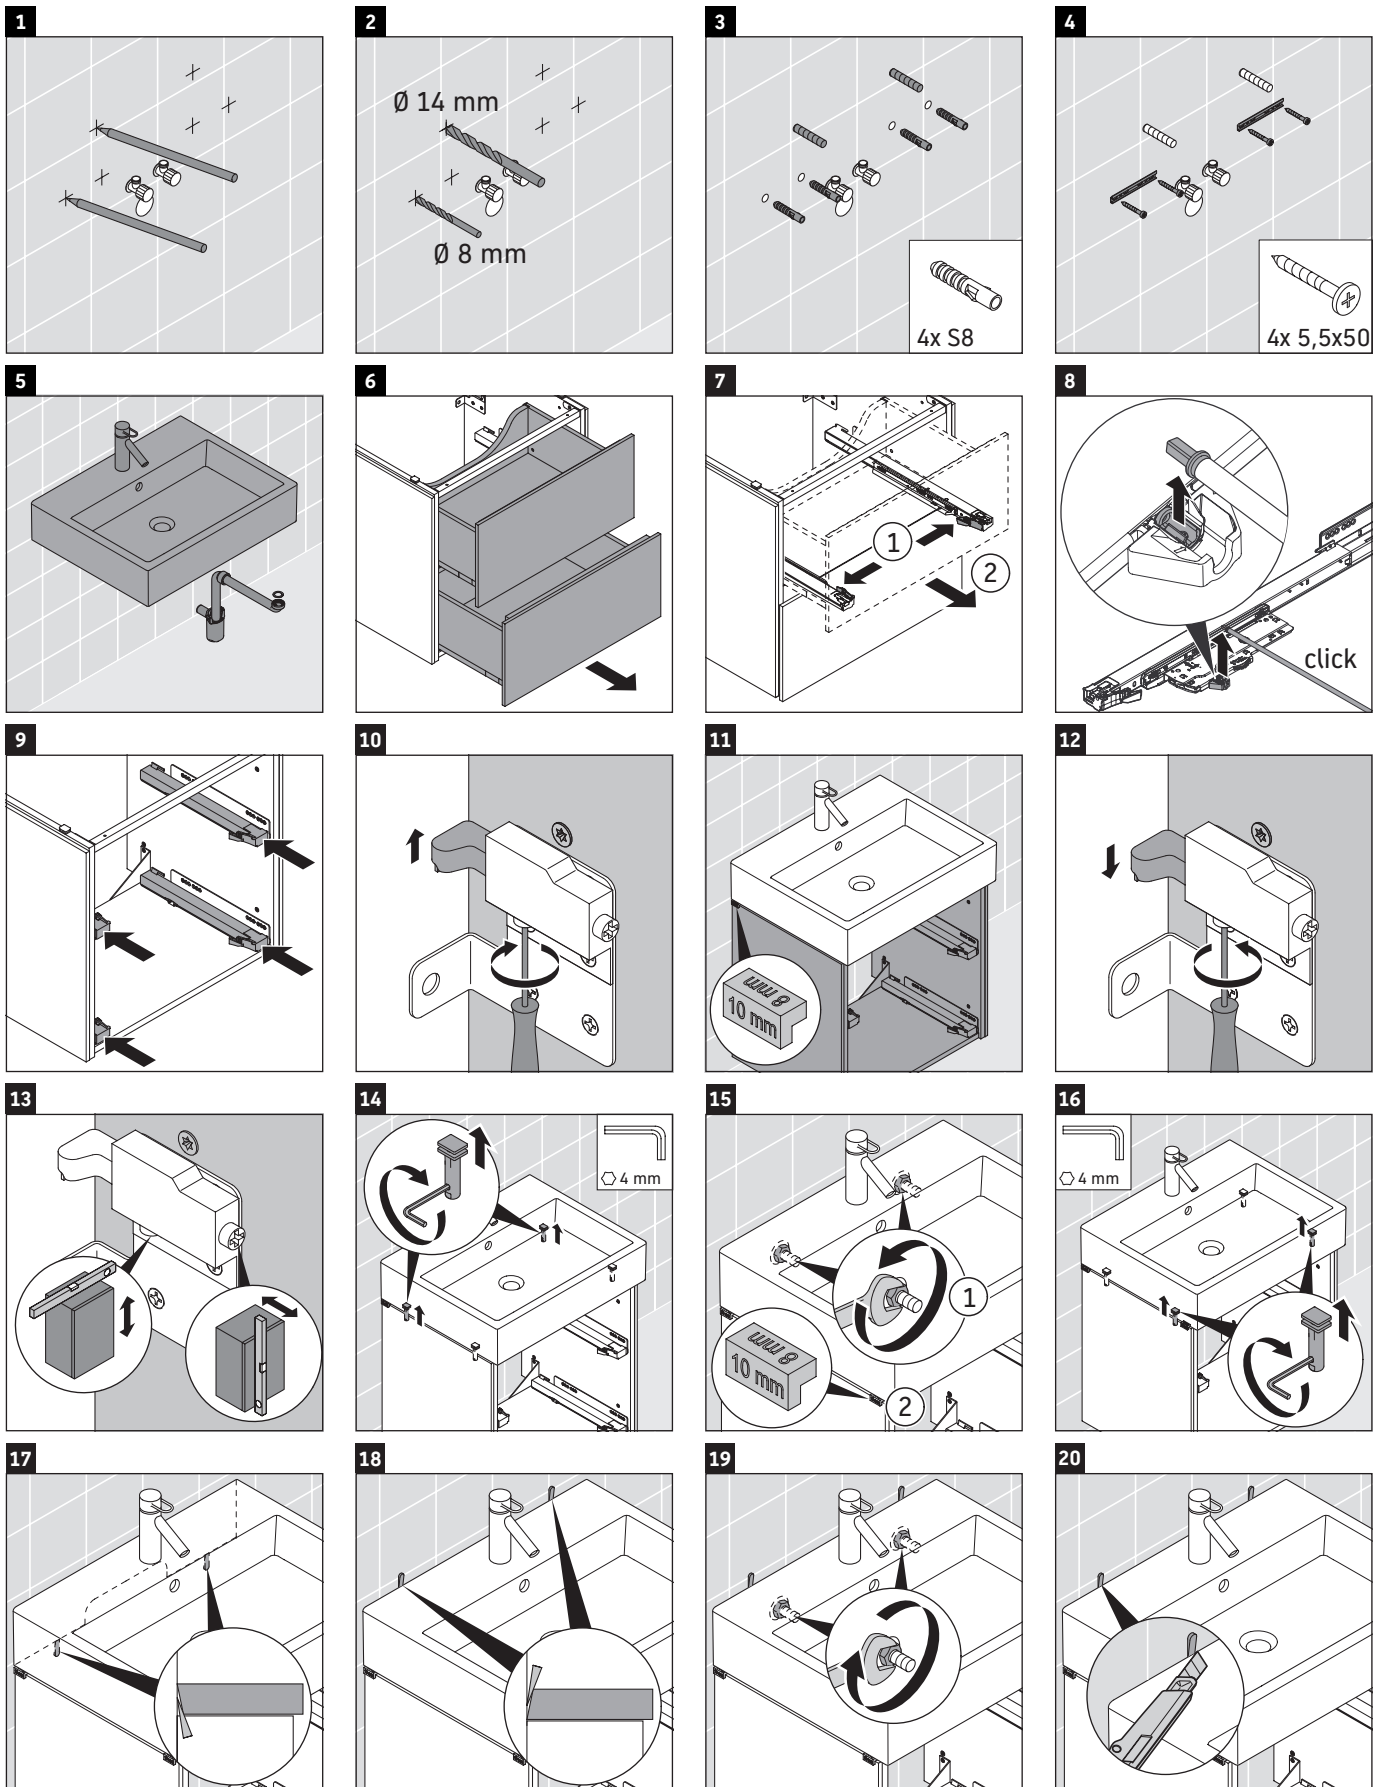

Best.-Nr. LC6275/17.03.1