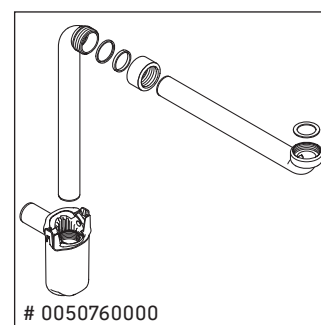

L-Cube

LC 6275

Mounting instructions

A mm	B mm	W mm	X mm
584	346	135	715

Vero Air # 235060

Instructions for use

The bathroom furniture range complies with the standards and guidelines applicable at the time of delivery and is designed for use in bathrooms. Direct contact with water should be avoided, for example, when showering.