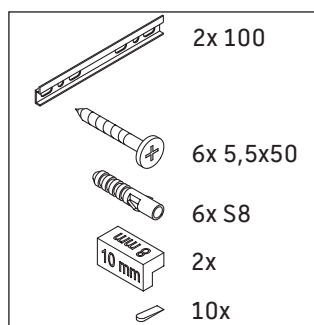

L-Cube

LC 6275

Mounting instructions

A mm	B mm	W mm	X mm
584	346	135	715

Vero Air # 235060

Instructions for use

The bathroom furniture range complies with the standards and guidelines applicable at the time of delivery and is designed for use in bathrooms. Direct contact with water should be avoided, for example, when showering.