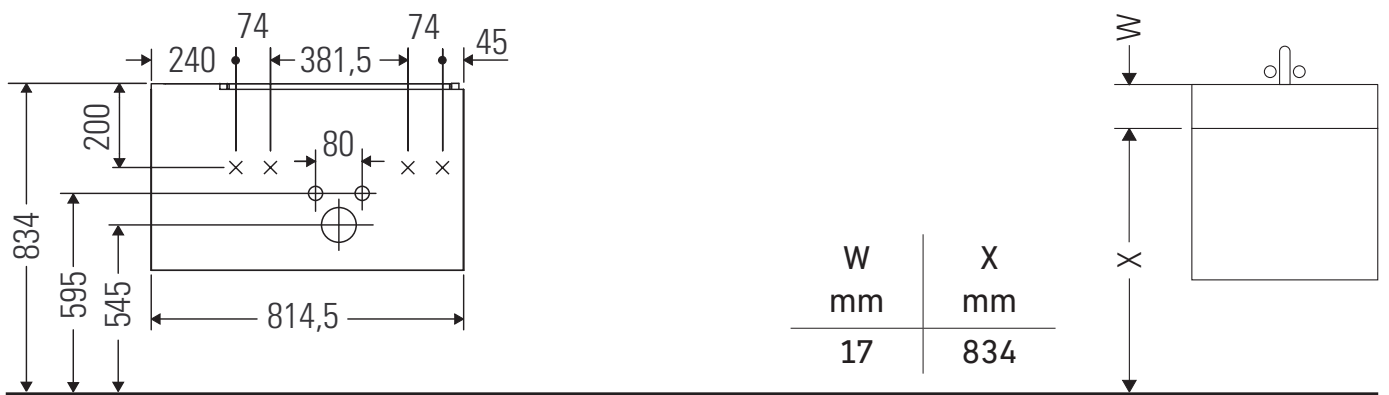

L-Cube

LC 6192

Mounting instructions

ME by Starck # 234683

Instructions for use

The bathroom furniture range complies with the standards and guidelines applicable at the time of delivery and is designed for use in bathrooms. Direct contact with water should be avoided, for example, when showering.