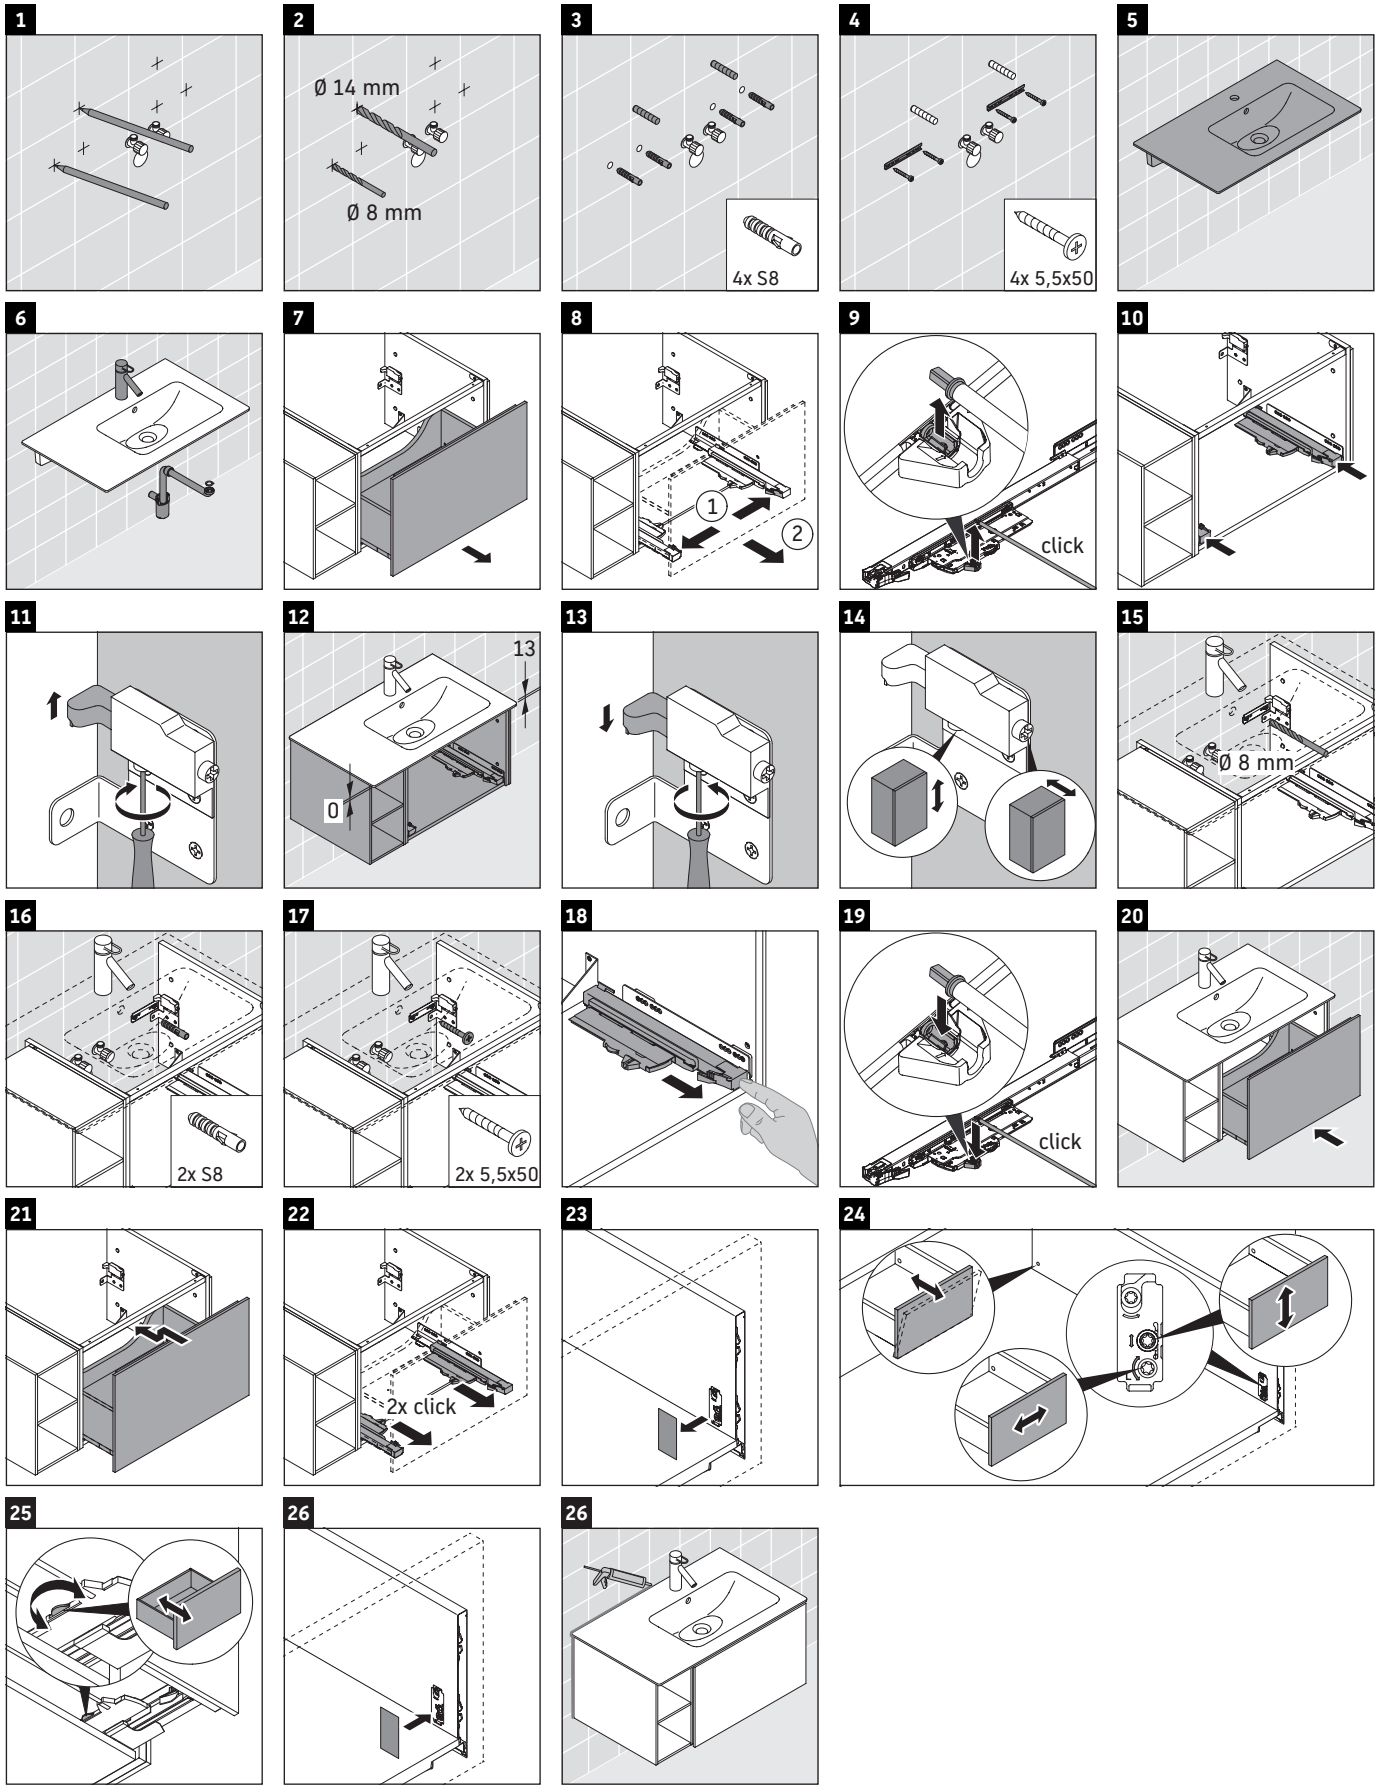

Duravit AG, Werderstr. 36, 78132 Hornberg, Germany, Phone +49 78 33 700, Fax +49 78 33 70 289, info@duravit.de, www.duravit.de