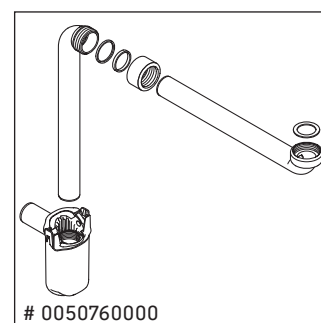

L-Cube

LC 6176

Mounting instructions

A	B	W	X
mm	mm	mm	mm
684	446	135	715

Vero Air # 235070

Instructions for use

The bathroom furniture range complies with the standards and guidelines applicable at the time of delivery and is designed for use in bathrooms. Direct contact with water should be avoided, for example, when showering.