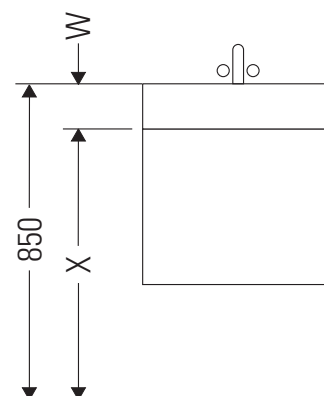

L-Cube

LC 6176

Mounting instructions

A	B	W	X
mm	mm	mm	mm
684	446	135	715

Vero Air # 235070

Instructions for use

The bathroom furniture range complies with the standards and guidelines applicable at the time of delivery and is designed for use in bathrooms. Direct contact with water should be avoided, for example, when showering.