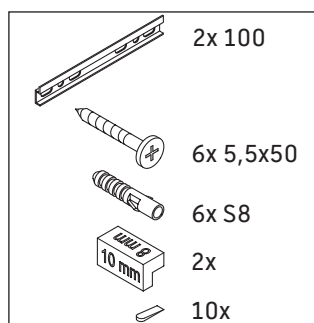

L-Cube

LC 6176

Mounting instructions

A	B	W	X
mm	mm	mm	mm
684	446	135	715

Vero Air # 235070

Instructions for use

The bathroom furniture range complies with the standards and guidelines applicable at the time of delivery and is designed for use in bathrooms. Direct contact with water should be avoided, for example, when showering.