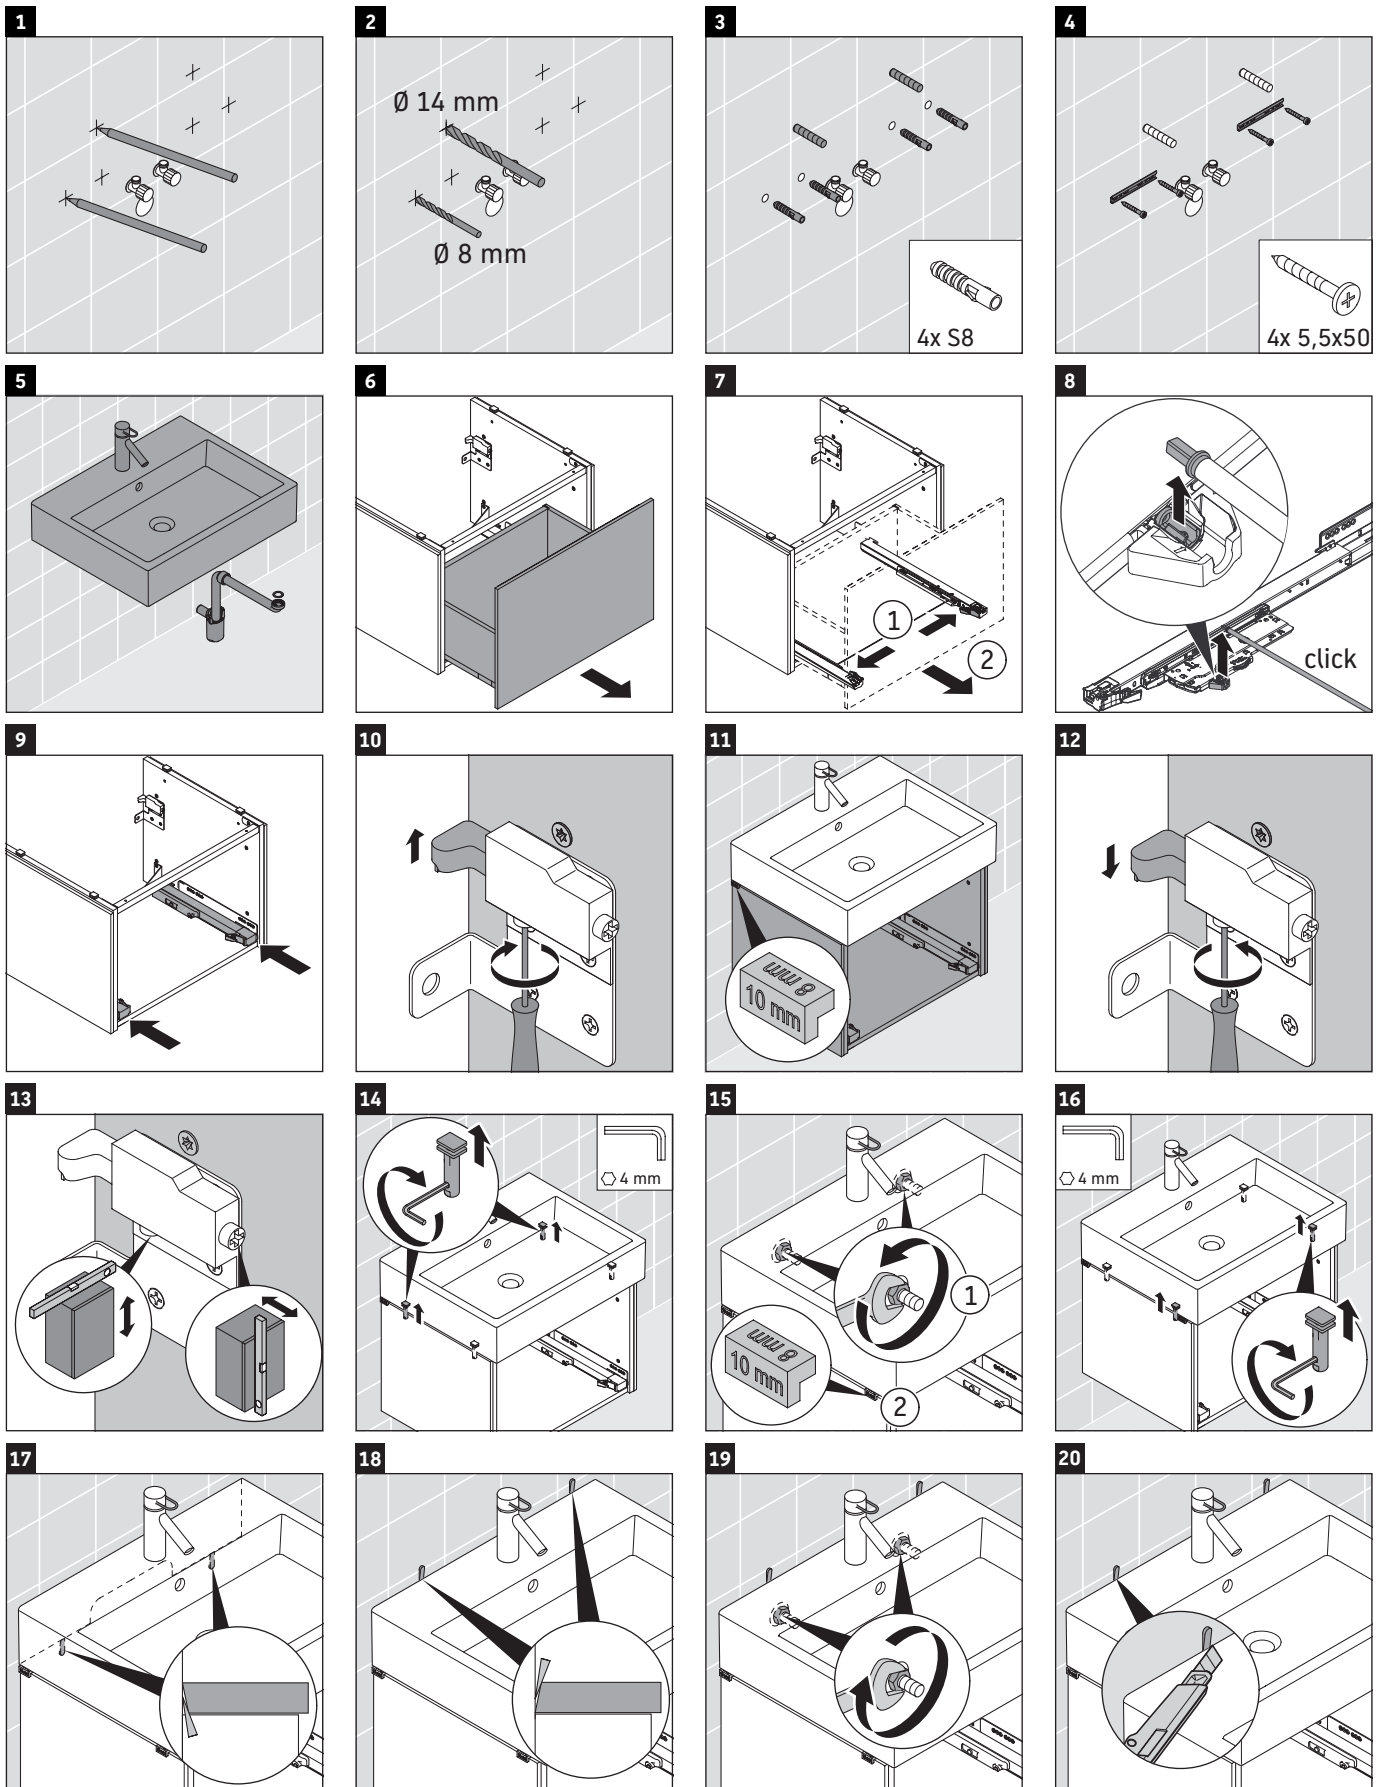

Best.-Nr. LC6176/17.03.1