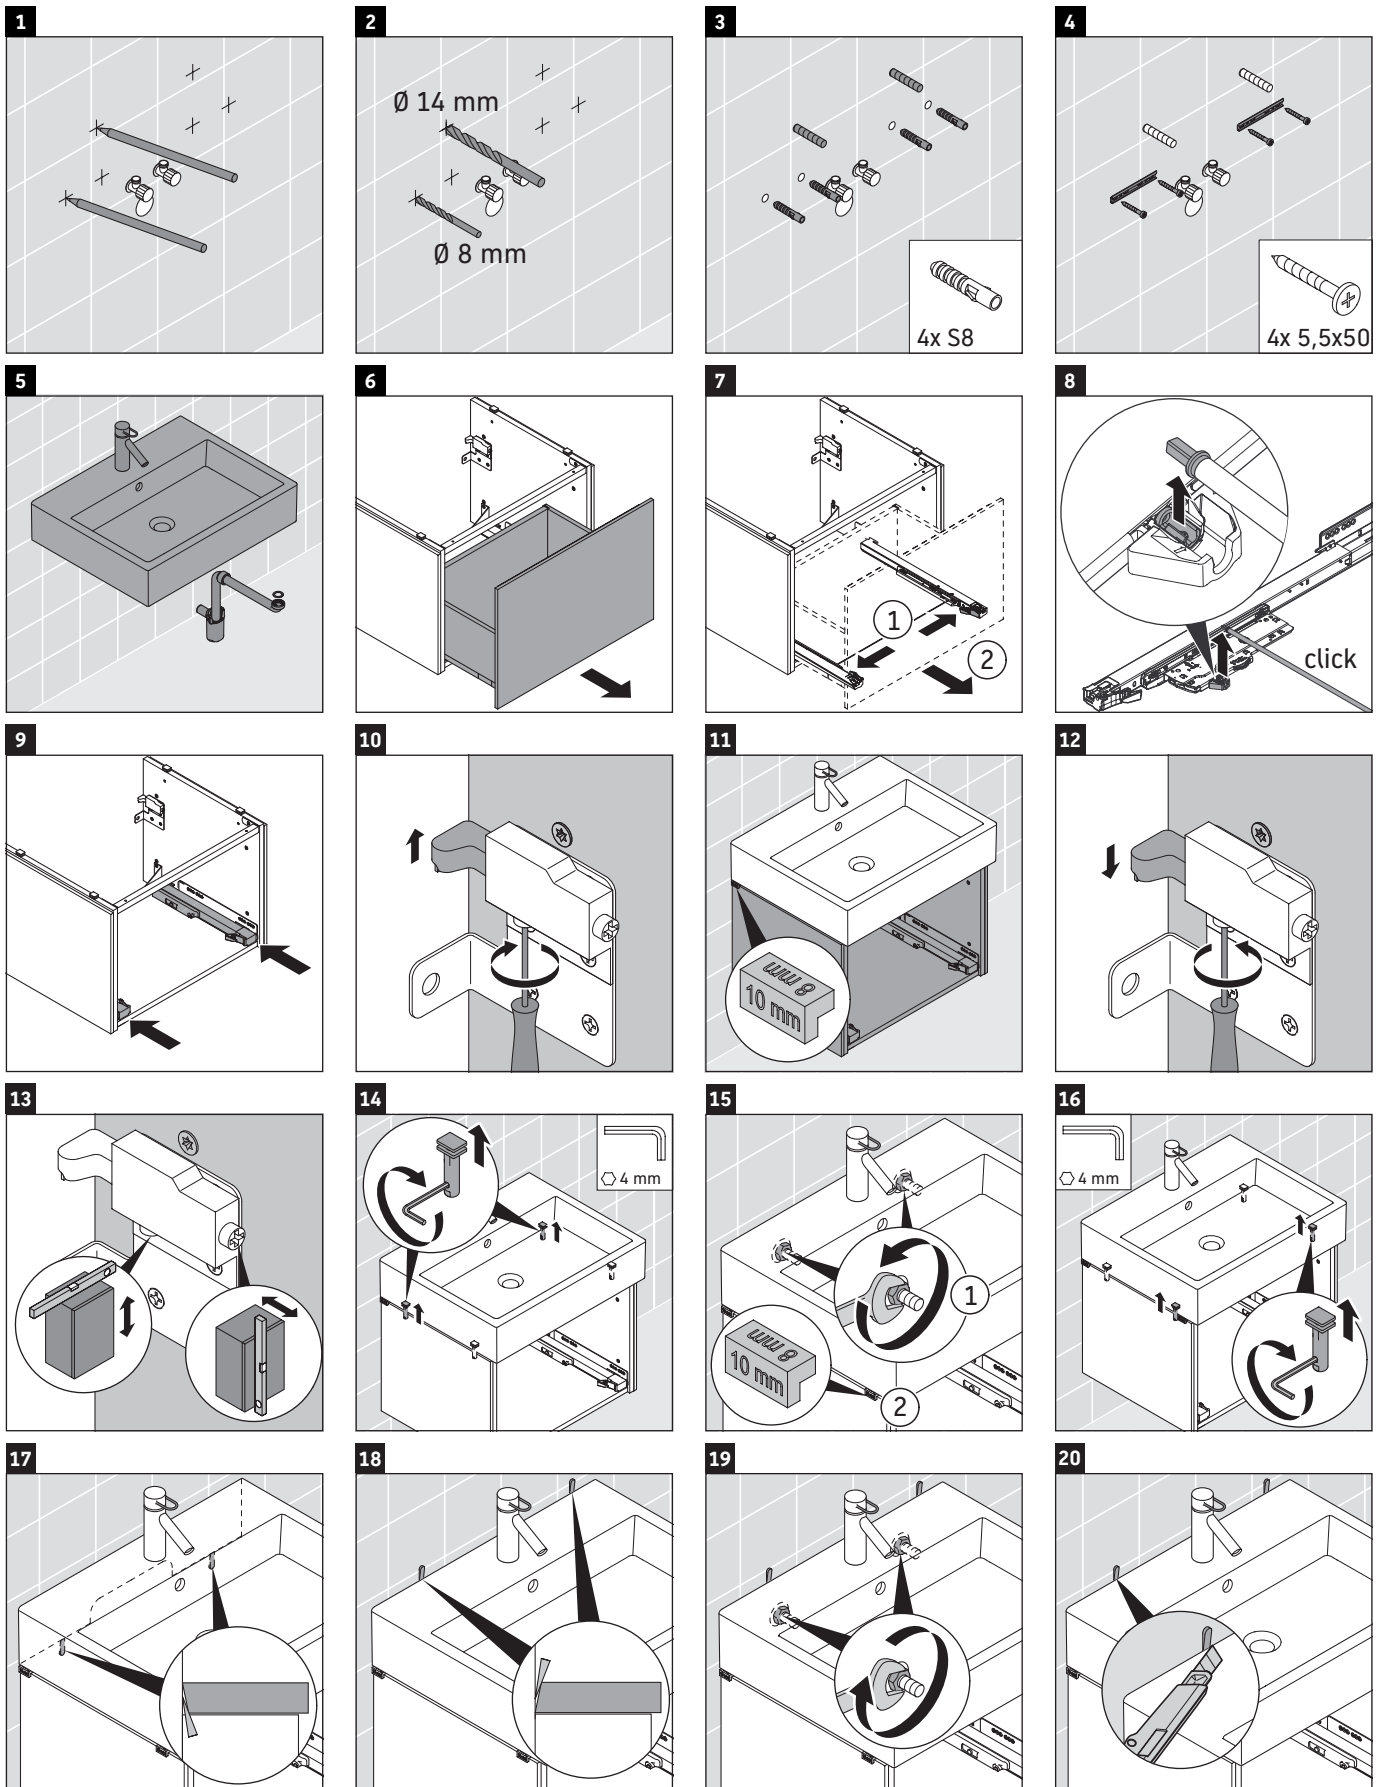

Best.-Nr. LC6174/17.03.1