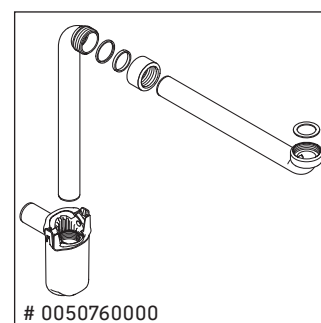

L-Cube

LC 6174

Mounting instructions

A mm	B mm	W mm	X mm
484	246	135	715

Vero Air # 235050

Instructions for use

The bathroom furniture range complies with the standards and guidelines applicable at the time of delivery and is designed for use in bathrooms. Direct contact with water should be avoided, for example, when showering.