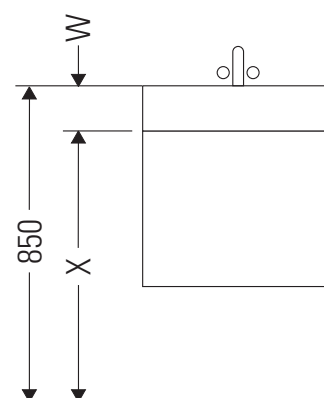

L-Cube

LC 6174

Mounting instructions

A mm	B mm	W mm	X mm
484	246	135	715

Vero Air # 235050

Instructions for use

The bathroom furniture range complies with the standards and guidelines applicable at the time of delivery and is designed for use in bathrooms. Direct contact with water should be avoided, for example, when showering.