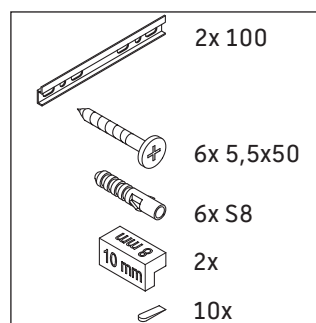

L-Cube

LC 6174

Mounting instructions

A mm	B mm	W mm	X mm
484	246	135	715

Vero Air # 235050

Instructions for use

The bathroom furniture range complies with the standards and guidelines applicable at the time of delivery and is designed for use in bathrooms. Direct contact with water should be avoided, for example, when showering.