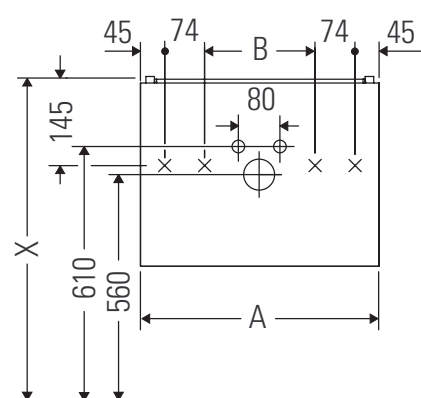

L-Cube

LC 6174

Mounting instructions

A mm	B mm	W mm	X mm
484	246	135	715

Vero Air # 235050

Instructions for use

The bathroom furniture range complies with the standards and guidelines applicable at the time of delivery and is designed for use in bathrooms. Direct contact with water should be avoided, for example, when showering.