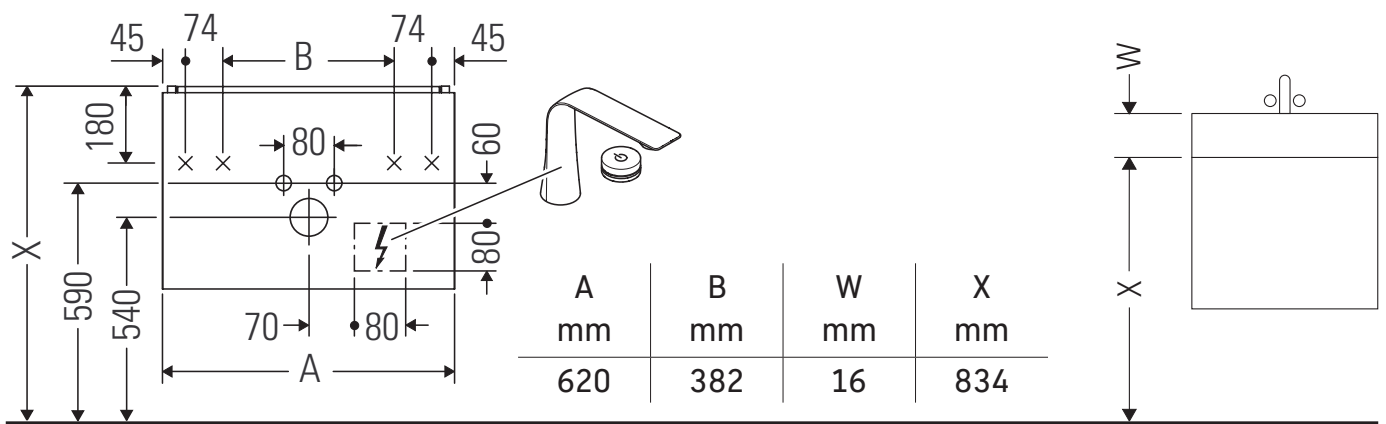

L-Cube

LC 6135

Mounting instructions

Viu # 234463

Instructions for use

The bathroom furniture range complies with the standards and guidelines applicable at the time of delivery and is designed for use in bathrooms. Direct contact with water should be avoided, for example, when showering.