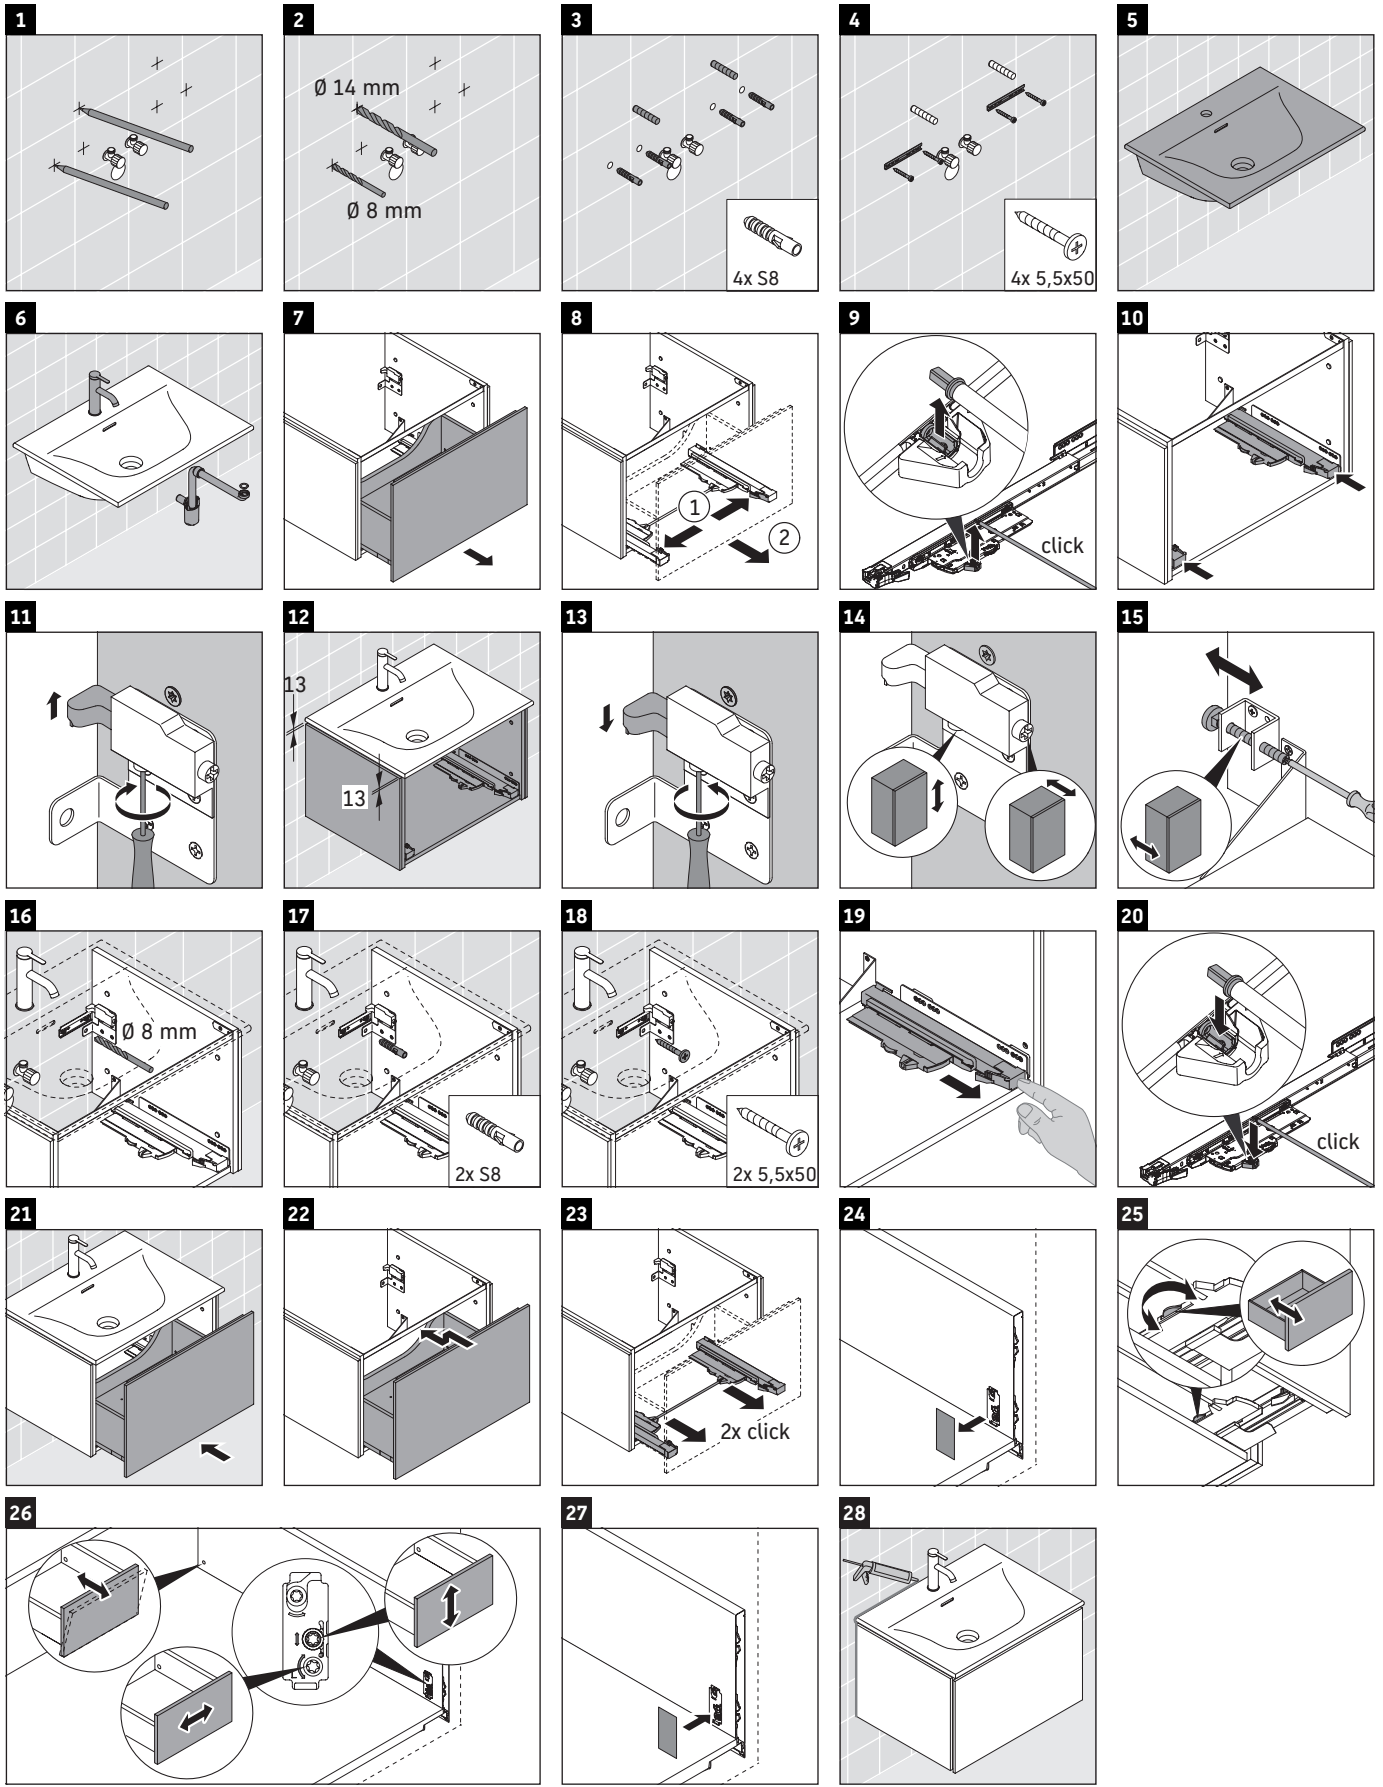

Duravit AG, Werderstr. 36, 78132 Hornberg, Germany, Phone +49 78 33 700, Fax +49 78 33 70 289, info@duravit.de, www.duravit.de