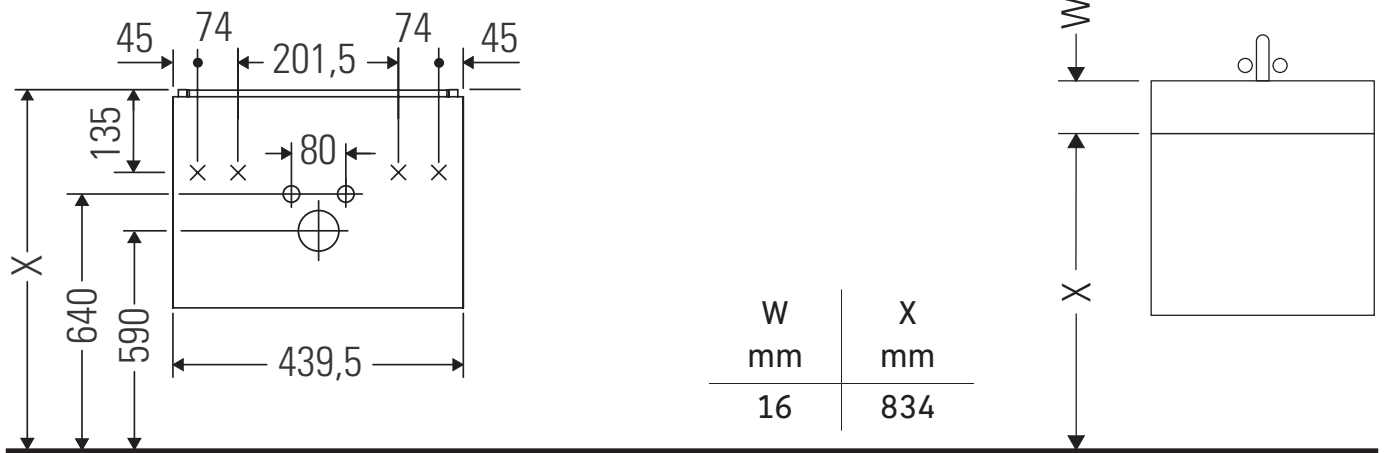

L-Cube

LC 6133 L/R

Mounting instructions

Viu # 073345

Instructions for use

The bathroom furniture range complies with the standards and guidelines applicable at the time of delivery and is designed for use in bathrooms. Direct contact with water should be avoided, for example, when showering.