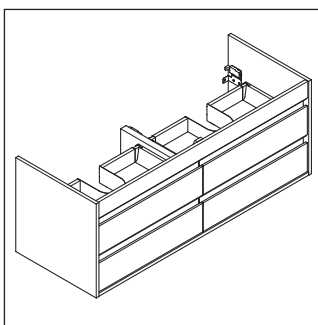

Ketho

KT 6433

Mounting instructions

W mm	X mm
16	834

ME by Starck # 233613

Instructions for use

The bathroom furniture range complies with the standards and guidelines applicable at the time of delivery and is designed for use in bathrooms. Direct contact with water should be avoided, for example, when showering.