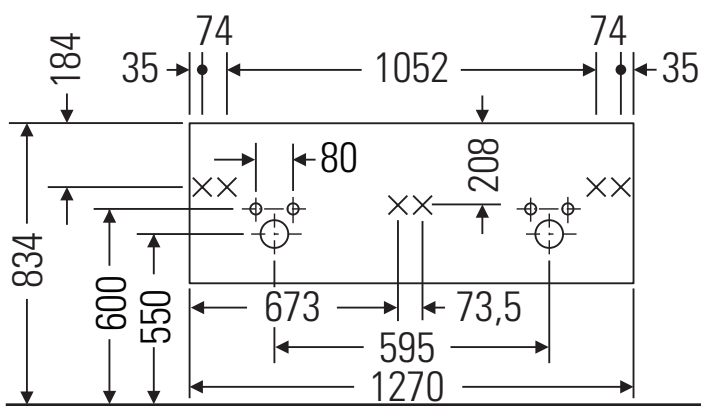

Ketho

KT 6433

Mounting instructions

W mm	X mm
16	834

ME by Starck # 233613

Instructions for use

The bathroom furniture range complies with the standards and guidelines applicable at the time of delivery and is designed for use in bathrooms. Direct contact with water should be avoided, for example, when showering.