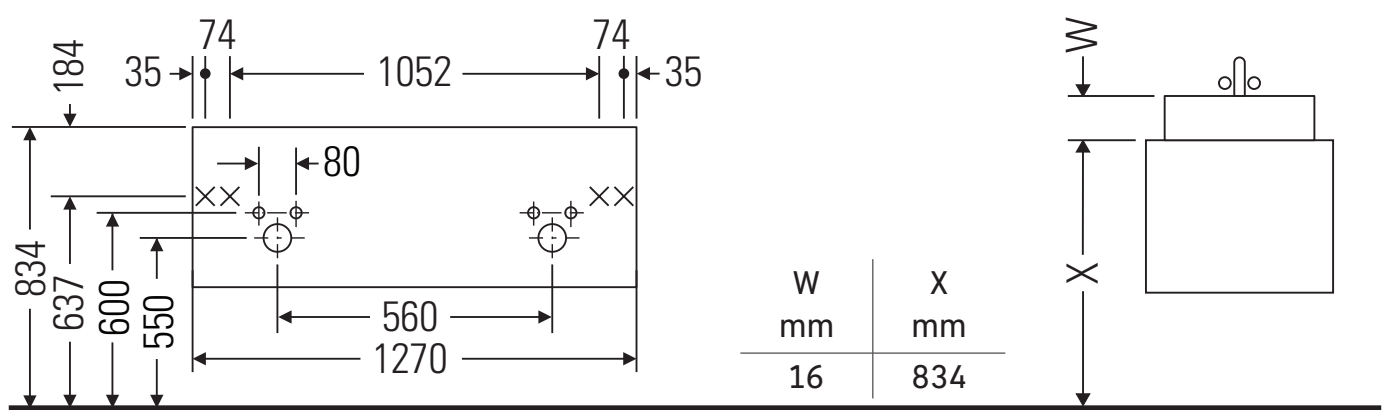

Ketho

KT 6432

Mounting instructions

ME by Starck # 233613

Instructions for use

The bathroom furniture range complies with the standards and guidelines applicable at the time of delivery and is designed for use in bathrooms. Direct contact with water should be avoided, for example, when showering.