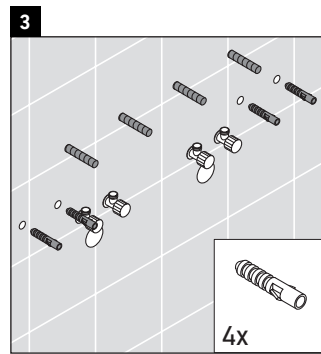

Best.-Nr. KT6432/16.10.1