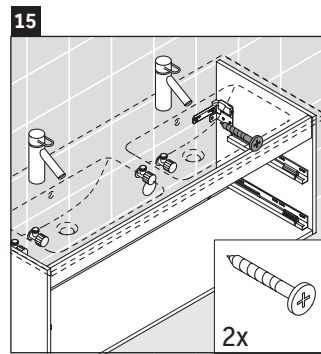

Best.-Nr. KT6432/16.10.1