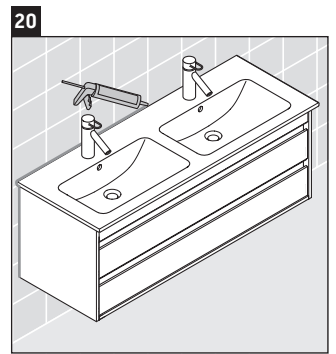

Best.-Nr. KT6432/16.10.1