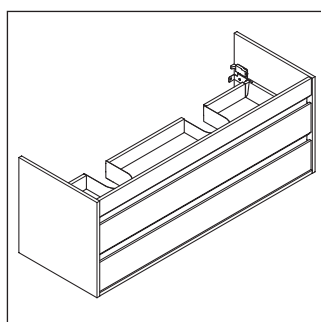

Ketho

KT 6432

Mounting instructions

ME by Starck # 233613

Instructions for use

The bathroom furniture range complies with the standards and guidelines applicable at the time of delivery and is designed for use in bathrooms. Direct contact with water should be avoided, for example, when showering.