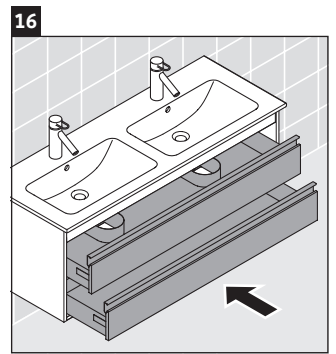

Best.-Nr. KT6432/16.10.1