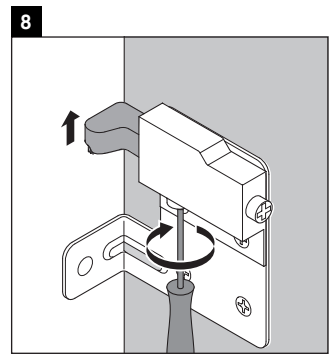

Best.-Nr. KT6432/16.10.1