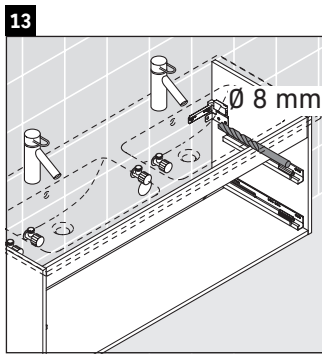

Best.-Nr. KT6432/16.10.1