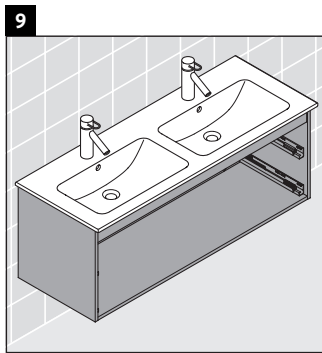

Best.-Nr. KT6432/16.10.1