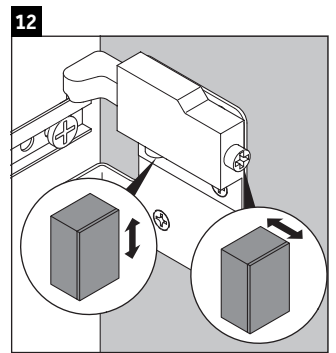

Best.-Nr. KT6432/16.10.1