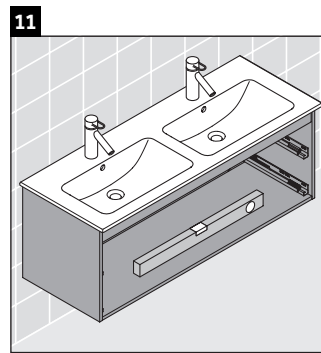

Best.-Nr. KT6432/16.10.1