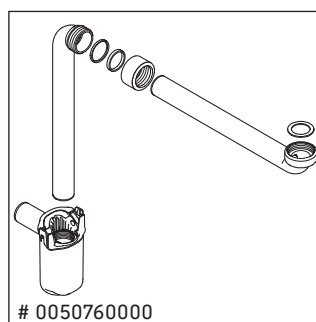

Ketho

KT 6432

Mounting instructions

ME by Starck # 233613

Instructions for use

The bathroom furniture range complies with the standards and guidelines applicable at the time of delivery and is designed for use in bathrooms. Direct contact with water should be avoided, for example, when showering.

We reserve the right to make technical improvements and design modifications to the products illustrated.

Best.-Nr. KT6432/16.10.1