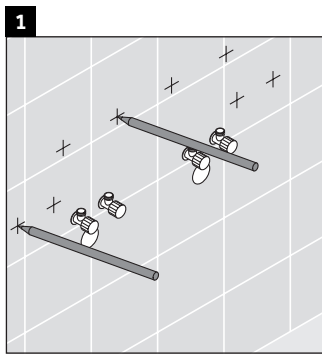

Best.-Nr. KT6432/16.10.1