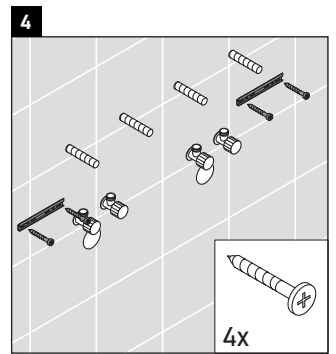

Best.-Nr. KT6432/16.10.1