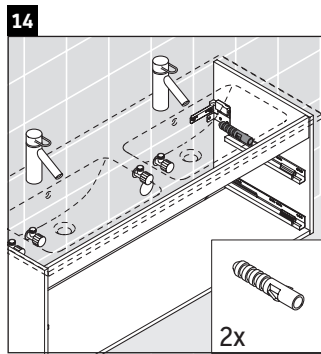

Best.-Nr. KT6432/16.10.1