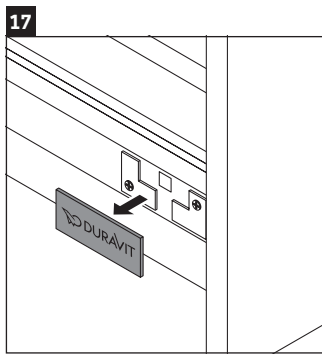

Best.-Nr. KT6432/16.10.1