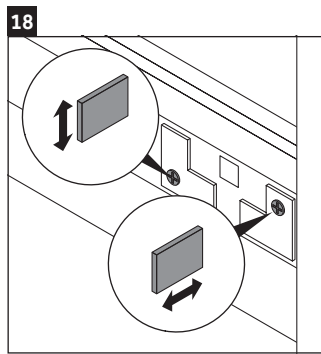

Best.-Nr. KT6432/16.10.1