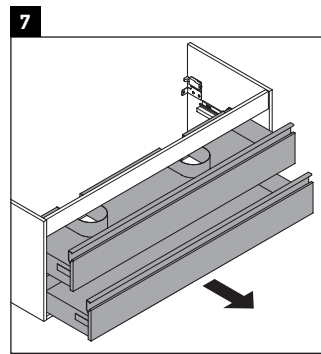

Best.-Nr. KT6432/16.10.1