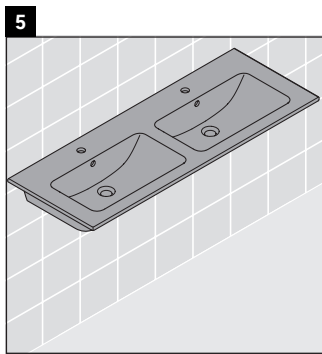

Best.-Nr. KT6432/16.10.1