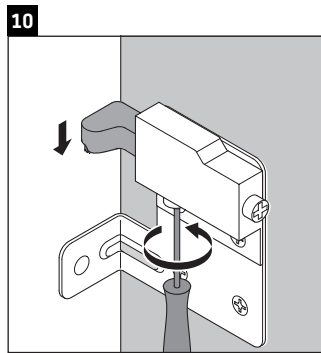

Best.-Nr. KT6432/16.10.1