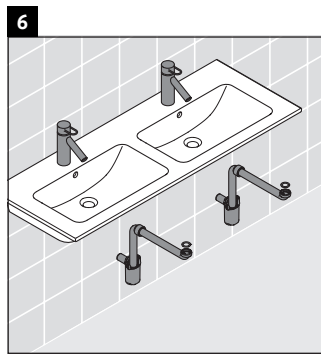

Best.-Nr. KT6432/16.10.1