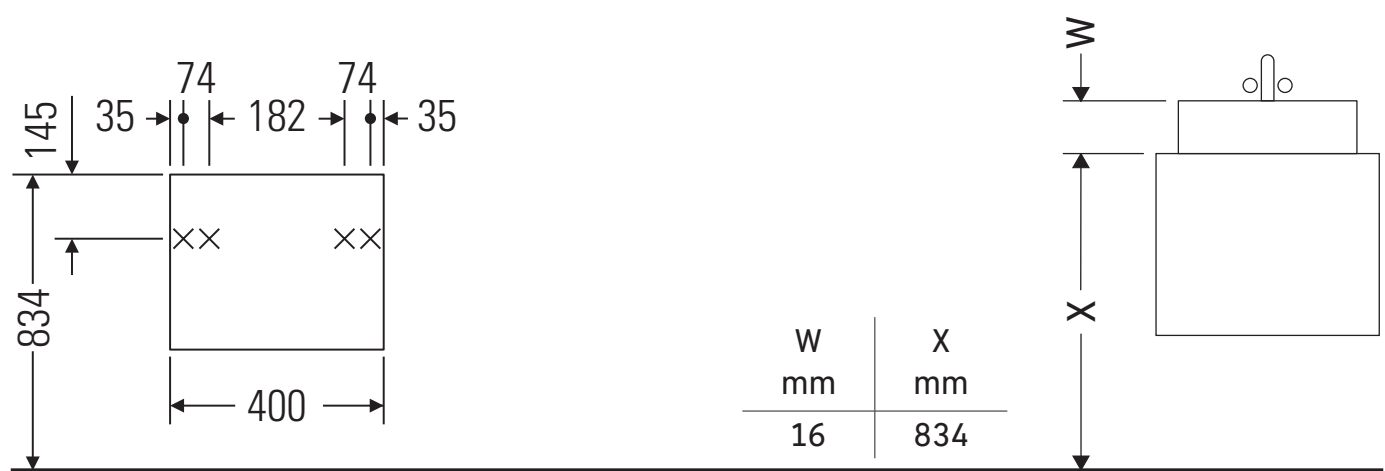

Ketho

KT 6417 L/R

Mounting instructions

ME by Starck # 072343

Instructions for use

The bathroom furniture range complies with the standards and guidelines applicable at the time of delivery and is designed for use in bathrooms. Direct contact with water should be avoided, for example, when showering.