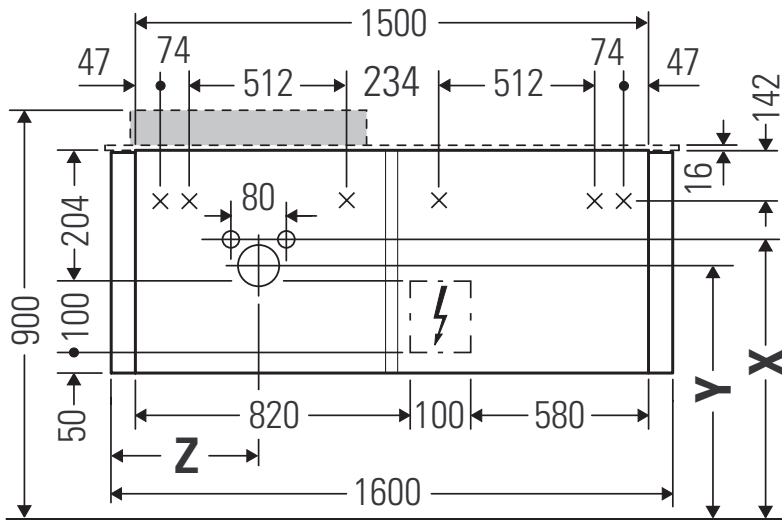

Happy D.2 Plus # HP 4954 L/R

Mounting instructions

#048360

Z
mm

400

X
mm

655

Y
mm