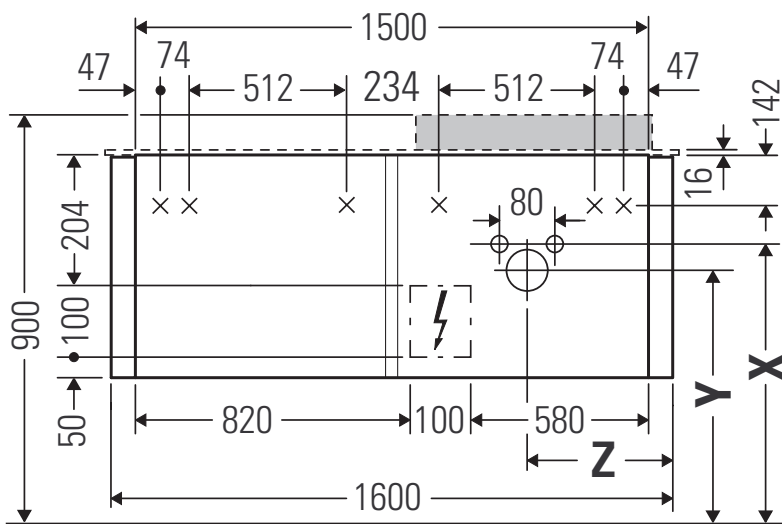

Happy D.2 Plus # HP 4954 L/R

Mounting instructions

#048360

Z
mm

400

X
mm

655

Y
mm