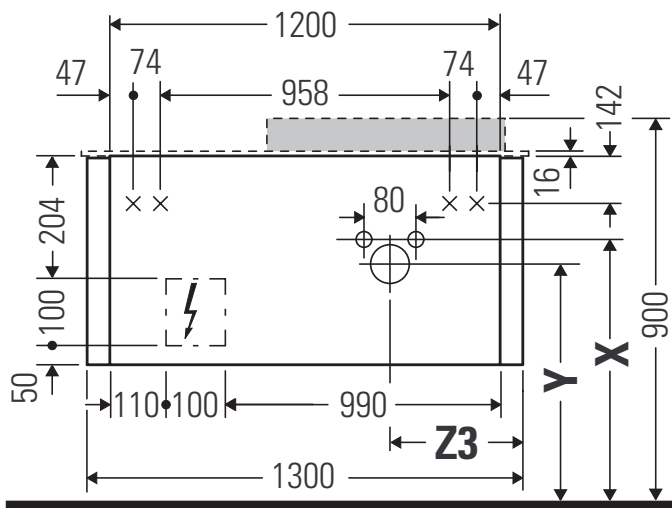

Happy D.2 Plus # HP 4952 L/R/M

Mounting instructions

	Z1/Z2/Z3 mm	X mm	Y mm
#048360	430/652/430	655	605

Instructions for use

The bathroom furniture range complies with the standards and guidelines applicable at the time of delivery and is designed for use in bathrooms. Direct contact with water should be avoided, for example, when showering.