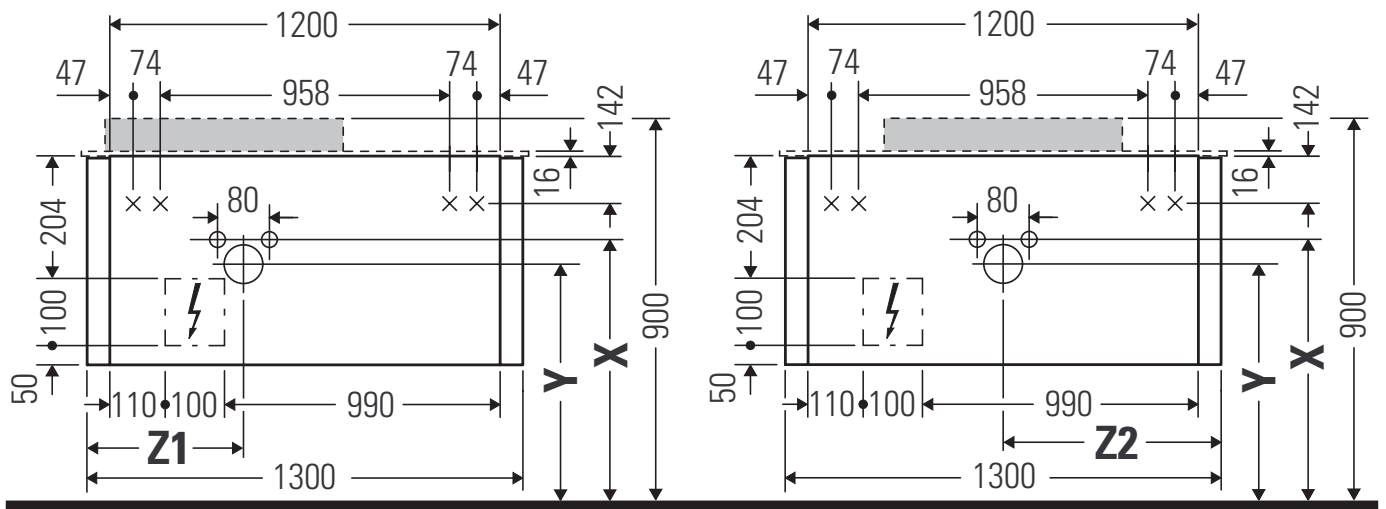

Happy D.2 Plus # HP 4952 L/R/M

Mounting instructions

	Z1/Z2/Z3 mm	X mm	Y mm
#048360	430/652/430	655	605

Instructions for use

The bathroom furniture range complies with the standards and guidelines applicable at the time of delivery and is designed for use in bathrooms. Direct contact with water should be avoided, for example, when showering.