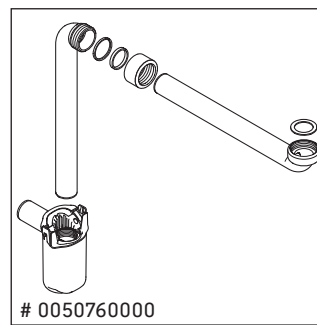

Instructions for use

The bathroom furniture range complies with the standards and guidelines applicable at the time of delivery and is designed for use in bathrooms. Direct contact with water should be avoided, for example, when showering.

We reserve the right to make technical improvements and design modifications to the products illustrated.