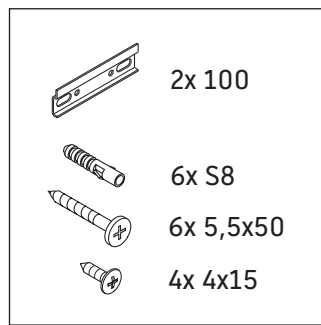

Instructions for use

The bathroom furniture range complies with the standards and guidelines applicable at the time of delivery and is designed for use in bathrooms. Direct contact with water should be avoided, for example, when showering.

We reserve the right to make technical improvements and design modifications to the products illustrated.