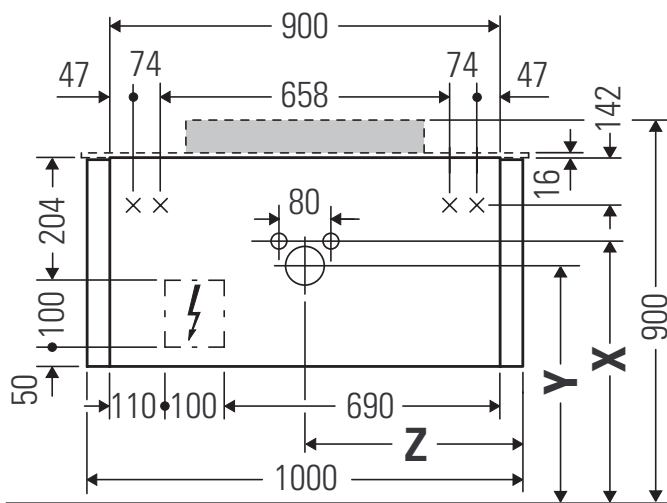

Happy D.2 Plus

HP 4951

Mounting instructions

#048360

Z
mm

502

X
mm

655