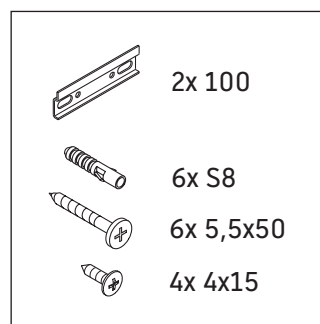

Happy D.2 Plus

HP 4931

Mounting instructions

	Z mm	X mm	Y mm
#231860	502	655	605
#231865	502	655	605
#231880	502	655	605

Instructions for use

The bathroom furniture range complies with the standards and guidelines applicable at the time of delivery and is designed for use in bathrooms. Direct contact with water should be avoided, for example, when showering.