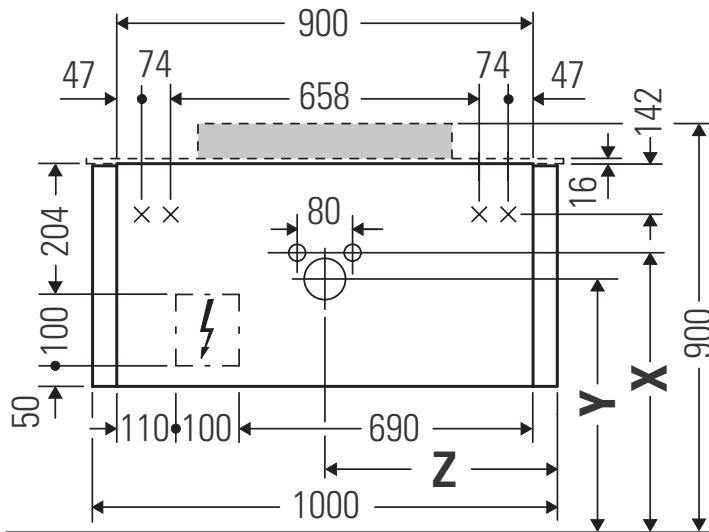

Happy D.2 Plus

HP 4931

Mounting instructions

	Z mm	X mm	Y mm
#231860	502	655	605
#231865	502	655	605
#231880	502	655	605

Instructions for use

The bathroom furniture range complies with the standards and guidelines applicable at the time of delivery and is designed for use in bathrooms. Direct contact with water should be avoided, for example, when showering.