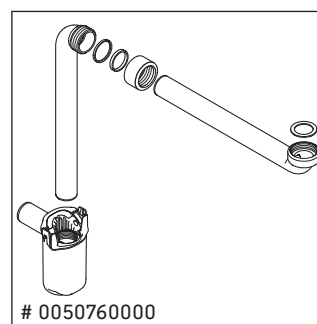

Happy D.2 Plus

HP 4931

Mounting instructions

	Z mm	X mm	Y mm
#231860	502	655	605
#231865	502	655	605
#231880	502	655	605

Instructions for use

The bathroom furniture range complies with the standards and guidelines applicable at the time of delivery and is designed for use in bathrooms. Direct contact with water should be avoided, for example, when showering.