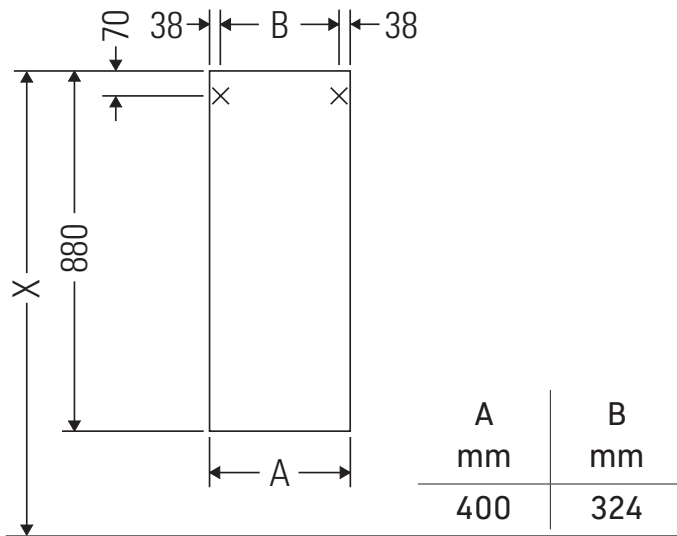

Happy D.2 Plus

HP 1260

Mounting instructions

Instructions for use

The bathroom furniture range complies with the standards and guidelines applicable at the time of delivery and is designed for use in bathrooms. Direct contact with water should be avoided, for example, when showering.