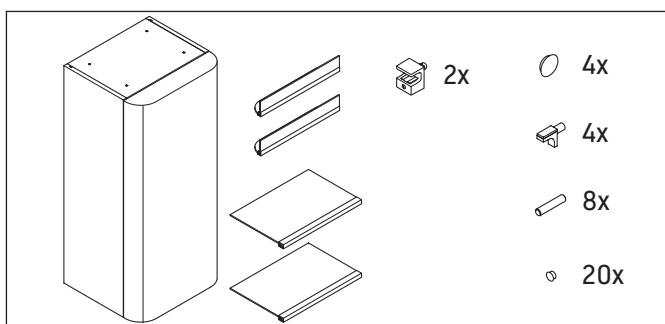

Happy D.2 Plus

HP 1260

Mounting instructions

Instructions for use

The bathroom furniture range complies with the standards and guidelines applicable at the time of delivery and is designed for use in bathrooms. Direct contact with water should be avoided, for example, when showering.