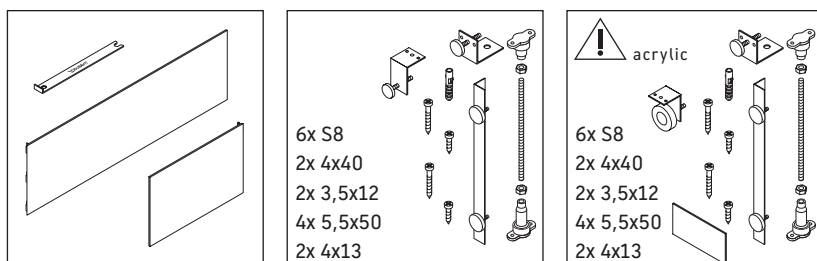

DuraStyle

DS 8783

Mounting instructions

DuraStyle # 7X0298

Follow all other installation instructions!

Instructions for use

We reserve the right to make technical improvements and design modifications to the products illustrated.