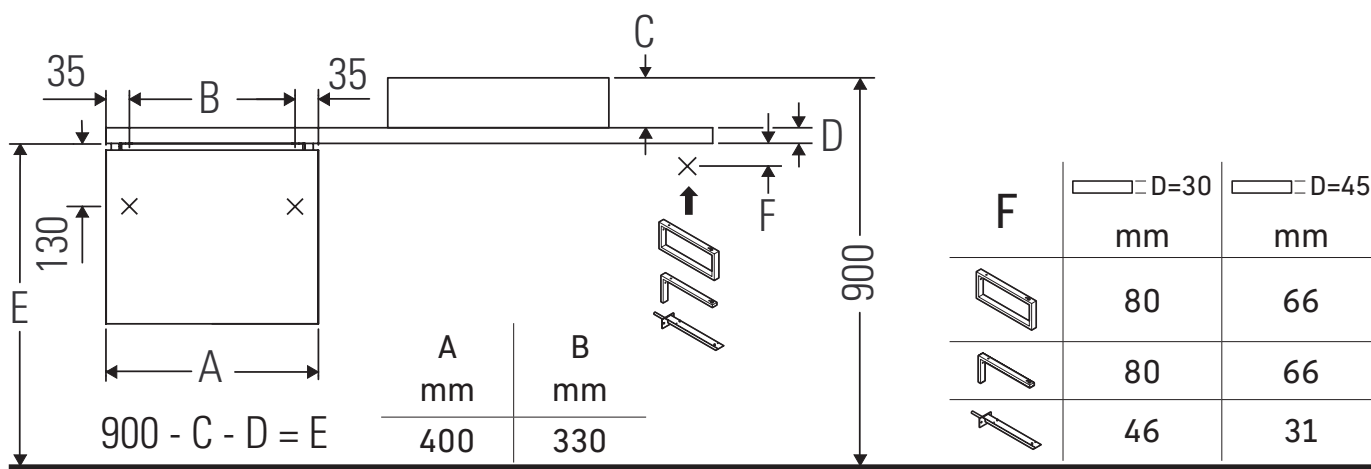

## Mounting instructions

Observe the drilling dimensions!

Follow all other installation instructions!

Ceramics wider than 600 mm must be fixed to the wall.

We reserve the right to make technical improvements and design modifications to the products illustrated.

Best.-Nr. DS5326/1701.1