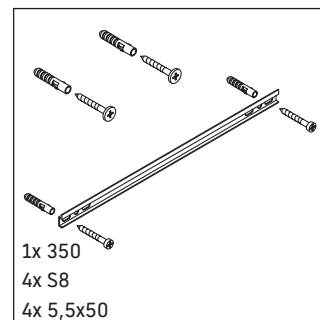

## Mounting instructions

Observe the drilling dimensions!

Follow all other installation instructions!

Ceramics wider than 600 mm must be fixed to the wall.

We reserve the right to make technical improvements and design modifications to the products illustrated.

Best.-Nr. DS5326/1701.1