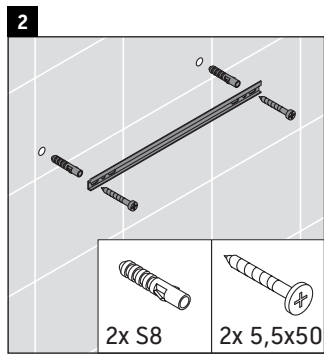

## Mounting instructions

Observe the drilling dimensions!

Follow all other installation instructions!

Ceramics wider than 600 mm must be fixed to the wall.

We reserve the right to make technical improvements and design modifications to the products illustrated.

Best.-Nr. DS5326/1701.1