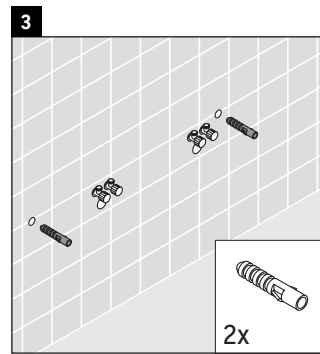

DuraStyle

DS 105C

Mounting instructions

Follow all other installation instructions!

Instructions for use

The bathroom furniture range complies with the standards and guidelines applicable at the time of delivery and is designed for use in bathrooms.

Direct contact with water should be avoided, for example, when showering.

The console is not suitable for installation from below with semi built-in and built-in washbasins.

Ceramics wider than 600 mm must be fixed to the wall.

We reserve the right to make technical improvements and design modifications to the products illustrated.

DuraStyle

DS 105C

Mounting instructions

V = according to the panel specification

Follow all other installation instructions!