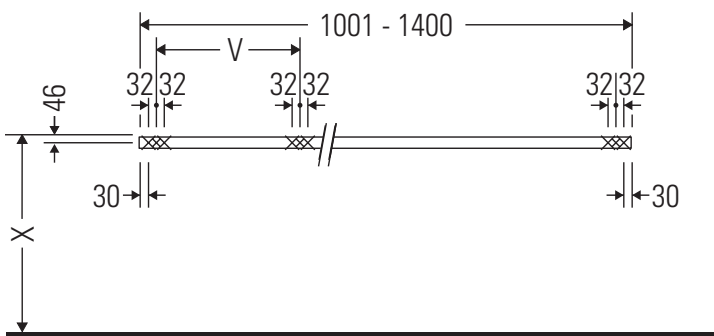

We reserve the right to make technical improvements and design modifications to the products illustrated.

DuraStyle

DS 105C

Mounting instructions

V = according to the panel specification

Follow all other installation instructions!