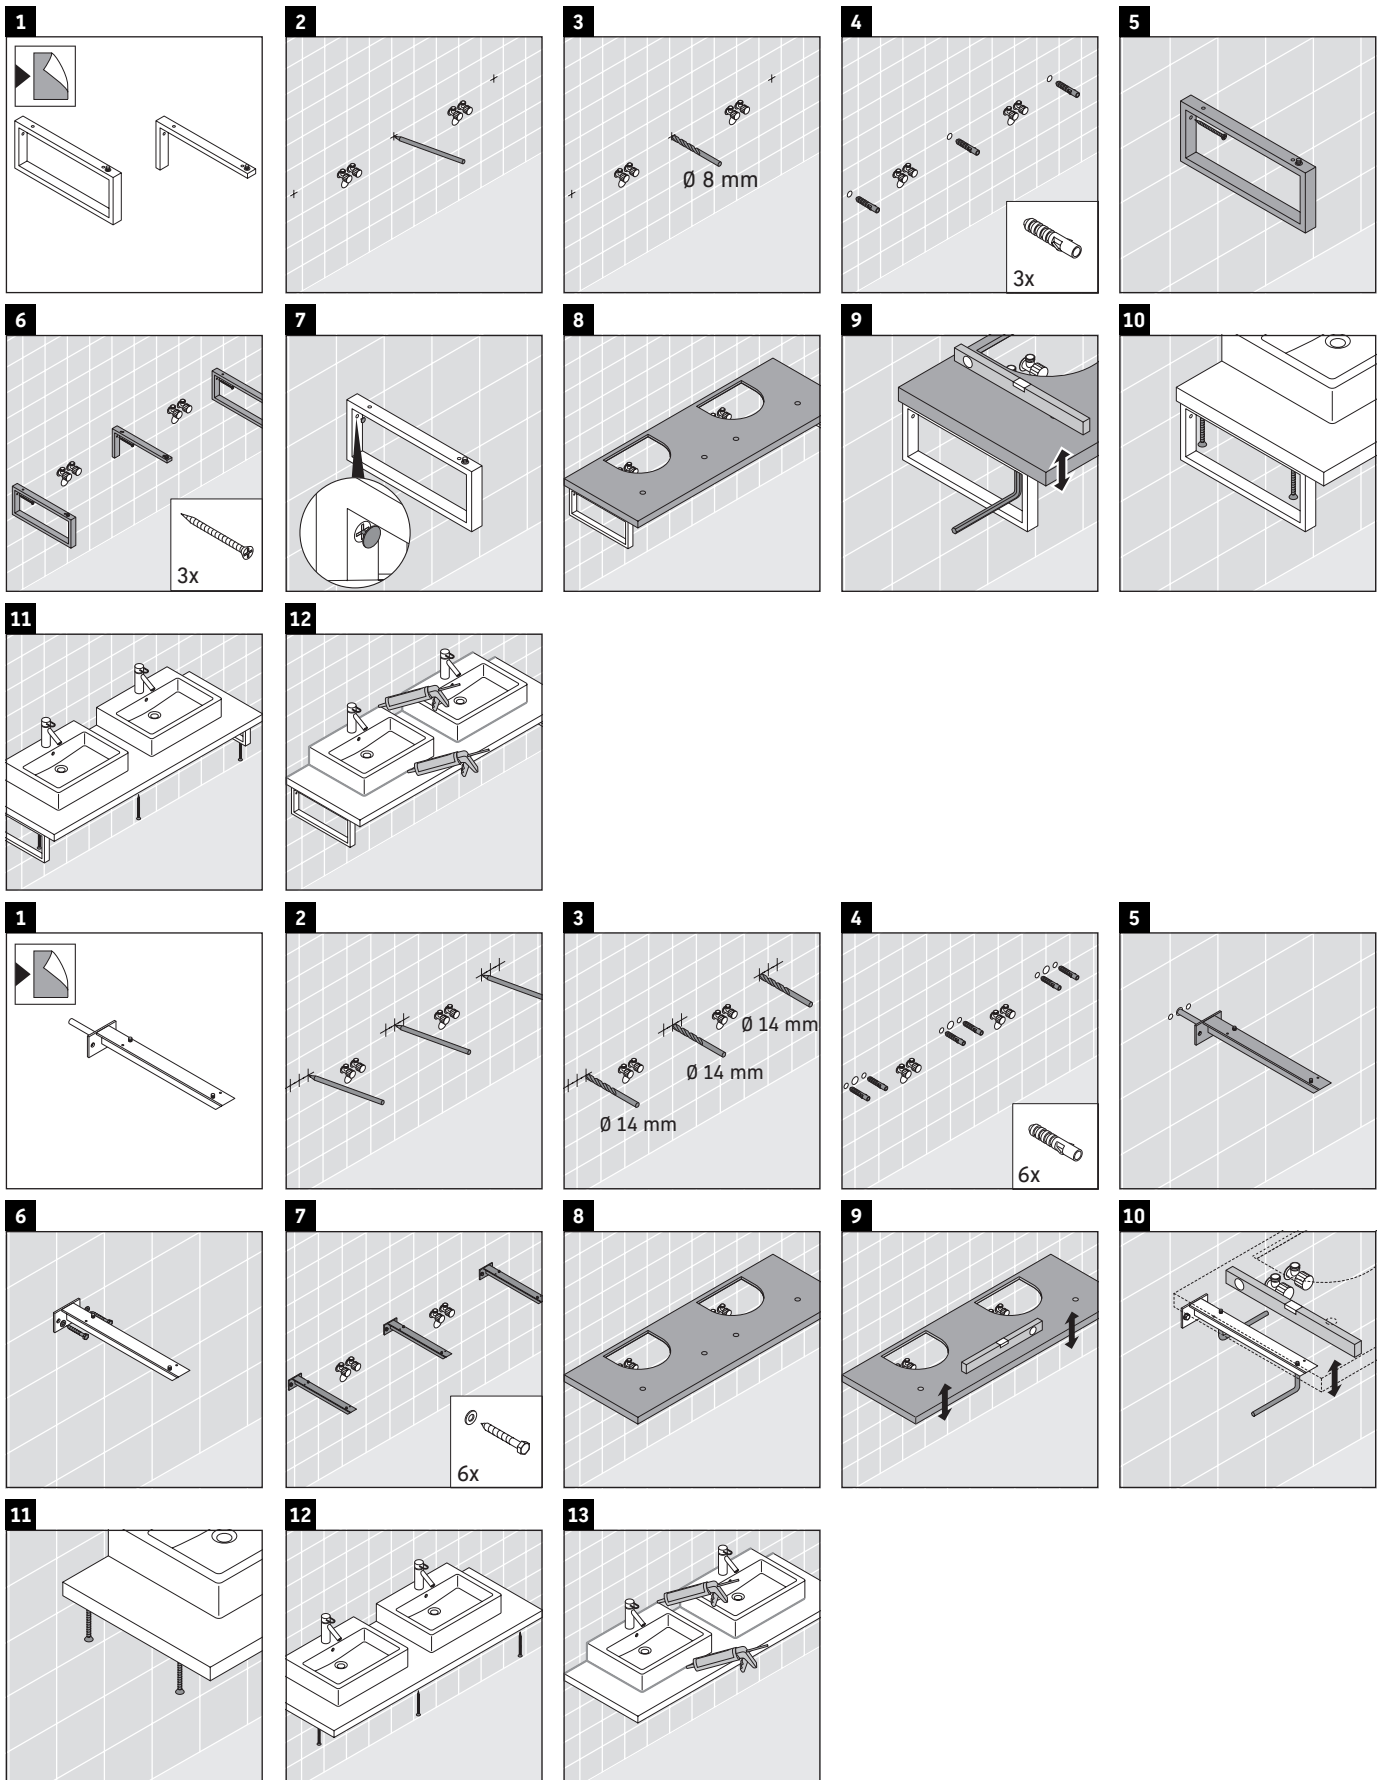

We reserve the right to make technical improvements and design modifications to the products illustrated.

DuraStyle

DS 105C

Mounting instructions

V = according to the panel specification

Follow all other installation instructions!

The console is not suitable for installation from below with semi built-in and built-in washbasins.

Ceramics wider than 600 mm must be fixed to the wall.

We reserve the right to make technical improvements and design modifications to the products illustrated.