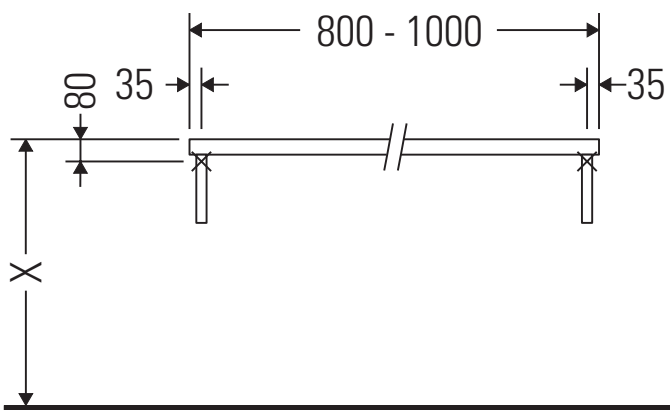

DuraStyle

DS 105C

Mounting instructions

Follow all other installation instructions!

Instructions for use

The bathroom furniture range complies with the standards and guidelines applicable at the time of delivery and is designed for use in bathrooms.

We reserve the right to make technical improvements and design modifications to the products illustrated.

DuraStyle

DS 105C

Mounting instructions

V = according to the panel specification

Follow all other installation instructions!