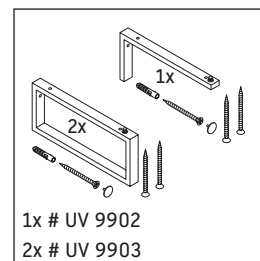

DuraStyle

DS 102C

Mounting instructions

V = according to the panel specification

Follow all other installation instructions!

Instructions for use

The bathroom furniture range complies with the standards and guidelines applicable at the time of delivery and is designed for use in bathrooms.

Direct contact with water should be avoided, for example, when showering.

The console is not suitable for installation from below with semi built-in and built-in washbasins.

Ceramics wider than 600 mm must be fixed to the wall.

We reserve the right to make technical improvements and design modifications to the products illustrated.