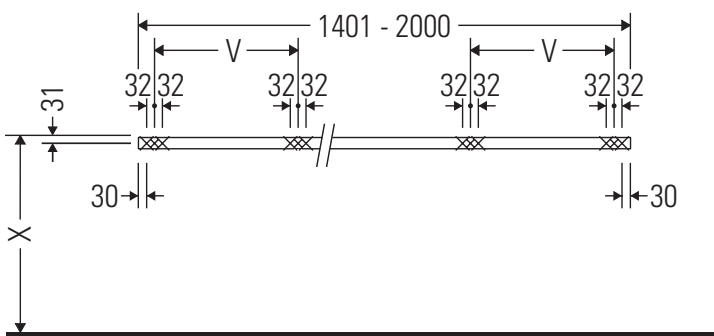

DuraStyle

DS 102C

Mounting instructions

V = according to the panel specification

Follow all other installation instructions!

Instructions for use

The bathroom furniture range complies with the standards and guidelines applicable at the time of delivery and is designed for use in bathrooms.

Direct contact with water should be avoided, for example, when showering.

The console is not suitable for installation from below with semi built-in and built-in washbasins.

Ceramics wider than 600 mm must be fixed to the wall.

We reserve the right to make technical improvements and design modifications to the products illustrated.