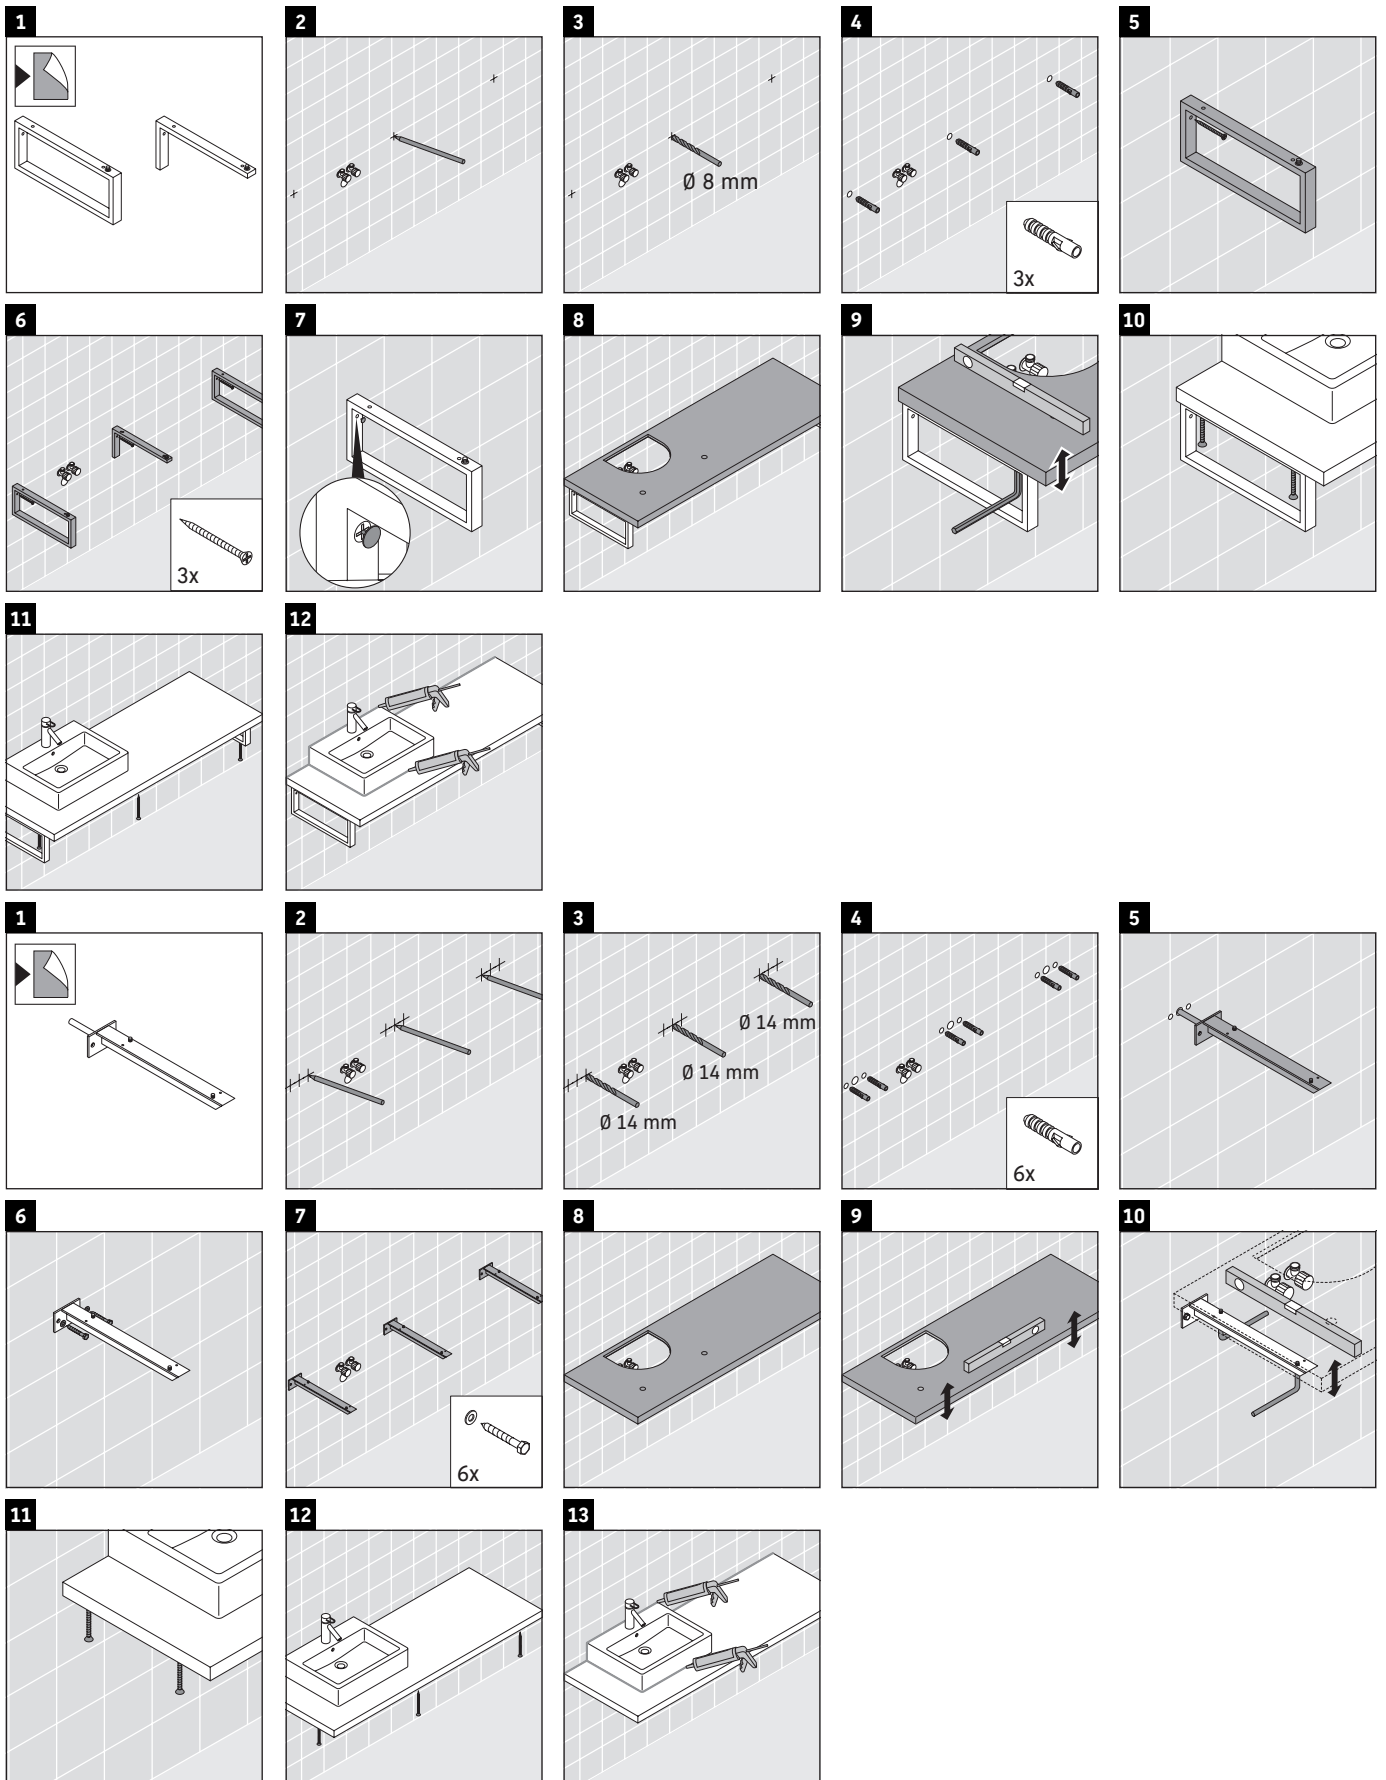

The console is not suitable for installation from below with semi built-in and built-in washbasins.

Ceramics wider than 600 mm must be fixed to the wall.

We reserve the right to make technical improvements and design modifications to the products illustrated.