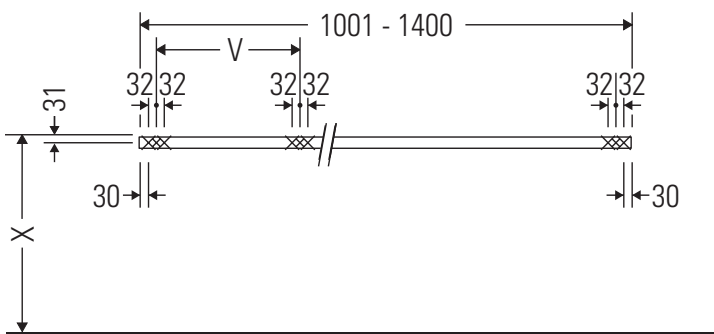

We reserve the right to make technical improvements and design modifications to the products illustrated.

DuraStyle

DS 102C

Mounting instructions

V = according to the panel specification

Follow all other installation instructions!