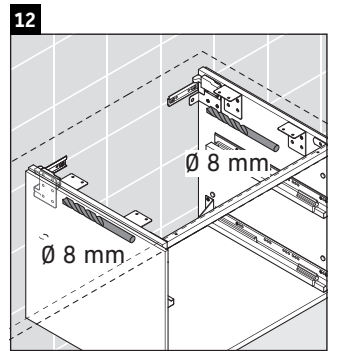

Brioso

BR 5148

Mounting instructions

Observe the drilling dimensions!

Follow all other installation instructions!

Instructions for use

The bathroom furniture range complies with the standards and guidelines applicable at the time of delivery and is designed for use in bathrooms.

Direct contact with water should be avoided, for example, when showering.

Ceramics wider than 600 mm must be fixed to the wall.

We reserve the right to make technical improvements and design modifications to the products illustrated.