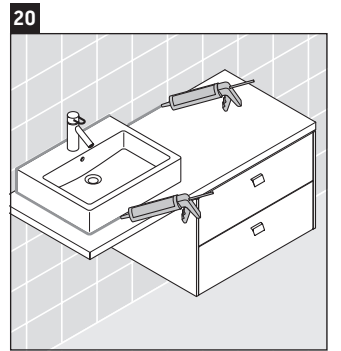

Brioso

BR 5148

Mounting instructions

Observe the drilling dimensions!

Follow all other installation instructions!

Instructions for use

The bathroom furniture range complies with the standards and guidelines applicable at the time of delivery and is designed for use in bathrooms.

Direct contact with water should be avoided, for example, when showering.

Ceramics wider than 600 mm must be fixed to the wall.

We reserve the right to make technical improvements and design modifications to the products illustrated.