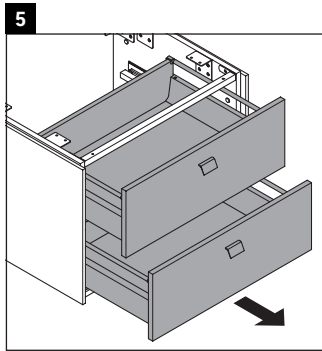

Brioso

BR 5148

Mounting instructions

Observe the drilling dimensions!

Follow all other installation instructions!

Instructions for use

The bathroom furniture range complies with the standards and guidelines applicable at the time of delivery and is designed for use in bathrooms.

Direct contact with water should be avoided, for example, when showering.

Ceramics wider than 600 mm must be fixed to the wall.

We reserve the right to make technical improvements and design modifications to the products illustrated.