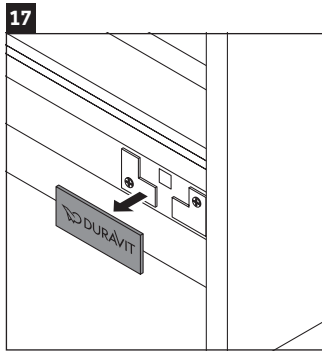

Brioso

BR 5148

Mounting instructions

Observe the drilling dimensions!

Follow all other installation instructions!

Instructions for use

The bathroom furniture range complies with the standards and guidelines applicable at the time of delivery and is designed for use in bathrooms.

Direct contact with water should be avoided, for example, when showering.

Ceramics wider than 600 mm must be fixed to the wall.

We reserve the right to make technical improvements and design modifications to the products illustrated.