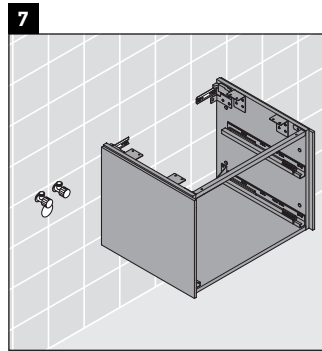

Brioso

BR 5148

Mounting instructions

Observe the drilling dimensions!

Follow all other installation instructions!

Instructions for use

The bathroom furniture range complies with the standards and guidelines applicable at the time of delivery and is designed for use in bathrooms.

Direct contact with water should be avoided, for example, when showering.

Ceramics wider than 600 mm must be fixed to the wall.

We reserve the right to make technical improvements and design modifications to the products illustrated.