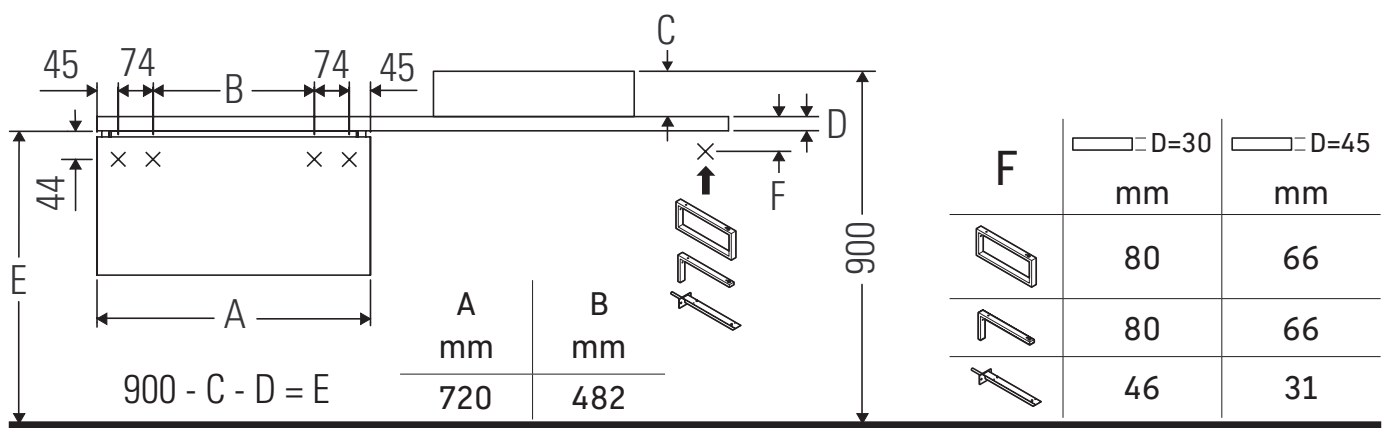

Brioso

BR 5148

Mounting instructions

Observe the drilling dimensions!

Follow all other installation instructions!

Instructions for use

The bathroom furniture range complies with the standards and guidelines applicable at the time of delivery and is designed for use in bathrooms.

Direct contact with water should be avoided, for example, when showering.

Ceramics wider than 600 mm must be fixed to the wall.

We reserve the right to make technical improvements and design modifications to the products illustrated.