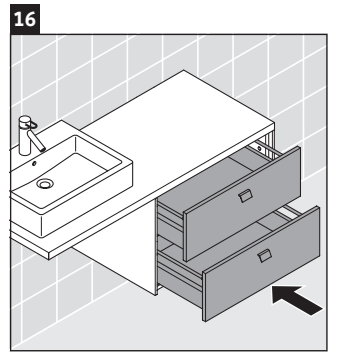

Brioso

BR 5148

Mounting instructions

Observe the drilling dimensions!

Follow all other installation instructions!

Instructions for use

The bathroom furniture range complies with the standards and guidelines applicable at the time of delivery and is designed for use in bathrooms.

Direct contact with water should be avoided, for example, when showering.

Ceramics wider than 600 mm must be fixed to the wall.

We reserve the right to make technical improvements and design modifications to the products illustrated.