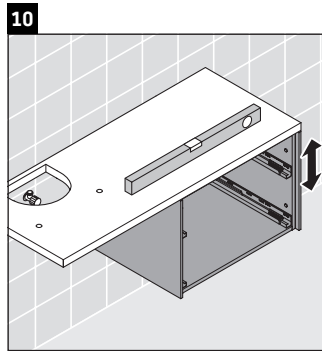

Brioso

BR 5148

Mounting instructions

Observe the drilling dimensions!

Follow all other installation instructions!

Instructions for use

The bathroom furniture range complies with the standards and guidelines applicable at the time of delivery and is designed for use in bathrooms.

Direct contact with water should be avoided, for example, when showering.

Ceramics wider than 600 mm must be fixed to the wall.

We reserve the right to make technical improvements and design modifications to the products illustrated.