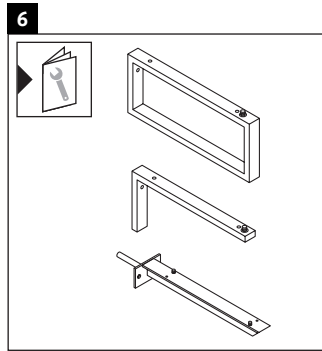

Brioso

BR 5148

Mounting instructions

Observe the drilling dimensions!

Follow all other installation instructions!

Instructions for use

The bathroom furniture range complies with the standards and guidelines applicable at the time of delivery and is designed for use in bathrooms.

Direct contact with water should be avoided, for example, when showering.

Ceramics wider than 600 mm must be fixed to the wall.

We reserve the right to make technical improvements and design modifications to the products illustrated.