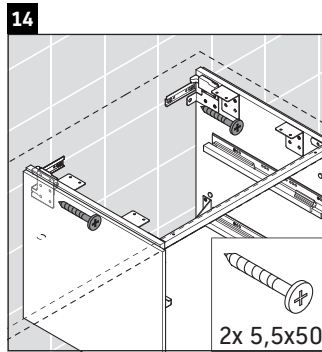

Brioso

BR 5148

Mounting instructions

Observe the drilling dimensions!

Follow all other installation instructions!

Instructions for use

The bathroom furniture range complies with the standards and guidelines applicable at the time of delivery and is designed for use in bathrooms.

Direct contact with water should be avoided, for example, when showering.

Ceramics wider than 600 mm must be fixed to the wall.

We reserve the right to make technical improvements and design modifications to the products illustrated.