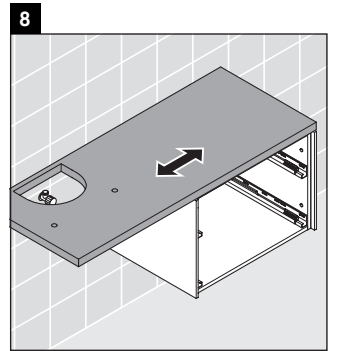

Brioso

BR 5148

Mounting instructions

Observe the drilling dimensions!

Follow all other installation instructions!

Instructions for use

The bathroom furniture range complies with the standards and guidelines applicable at the time of delivery and is designed for use in bathrooms.

Direct contact with water should be avoided, for example, when showering.

Ceramics wider than 600 mm must be fixed to the wall.

We reserve the right to make technical improvements and design modifications to the products illustrated.