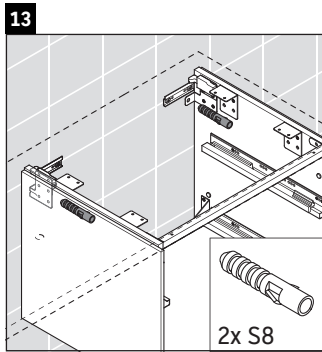

Brioso

BR 5148

Mounting instructions

Observe the drilling dimensions!

Follow all other installation instructions!

Instructions for use

The bathroom furniture range complies with the standards and guidelines applicable at the time of delivery and is designed for use in bathrooms.

Direct contact with water should be avoided, for example, when showering.

Ceramics wider than 600 mm must be fixed to the wall.

We reserve the right to make technical improvements and design modifications to the products illustrated.