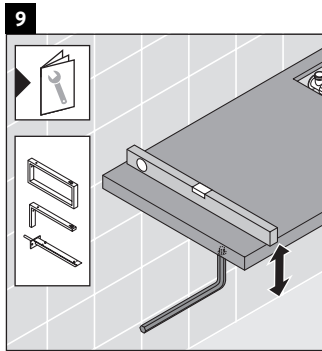

Brioso

BR 5148

Mounting instructions

Observe the drilling dimensions!

Follow all other installation instructions!

Instructions for use

The bathroom furniture range complies with the standards and guidelines applicable at the time of delivery and is designed for use in bathrooms.

Direct contact with water should be avoided, for example, when showering.

Ceramics wider than 600 mm must be fixed to the wall.

We reserve the right to make technical improvements and design modifications to the products illustrated.