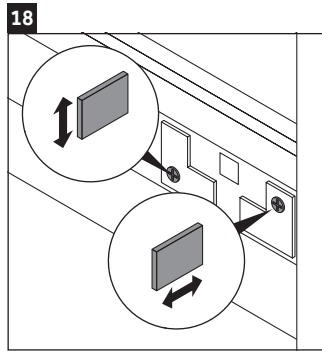

Brioso

BR 5148

Mounting instructions

Observe the drilling dimensions!

Follow all other installation instructions!

Instructions for use

The bathroom furniture range complies with the standards and guidelines applicable at the time of delivery and is designed for use in bathrooms.

Direct contact with water should be avoided, for example, when showering.

Ceramics wider than 600 mm must be fixed to the wall.

We reserve the right to make technical improvements and design modifications to the products illustrated.