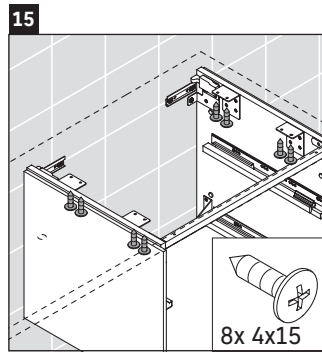

Brioso

BR 5148

Mounting instructions

Observe the drilling dimensions!

Follow all other installation instructions!

Instructions for use

The bathroom furniture range complies with the standards and guidelines applicable at the time of delivery and is designed for use in bathrooms.

Direct contact with water should be avoided, for example, when showering.

Ceramics wider than 600 mm must be fixed to the wall.

We reserve the right to make technical improvements and design modifications to the products illustrated.