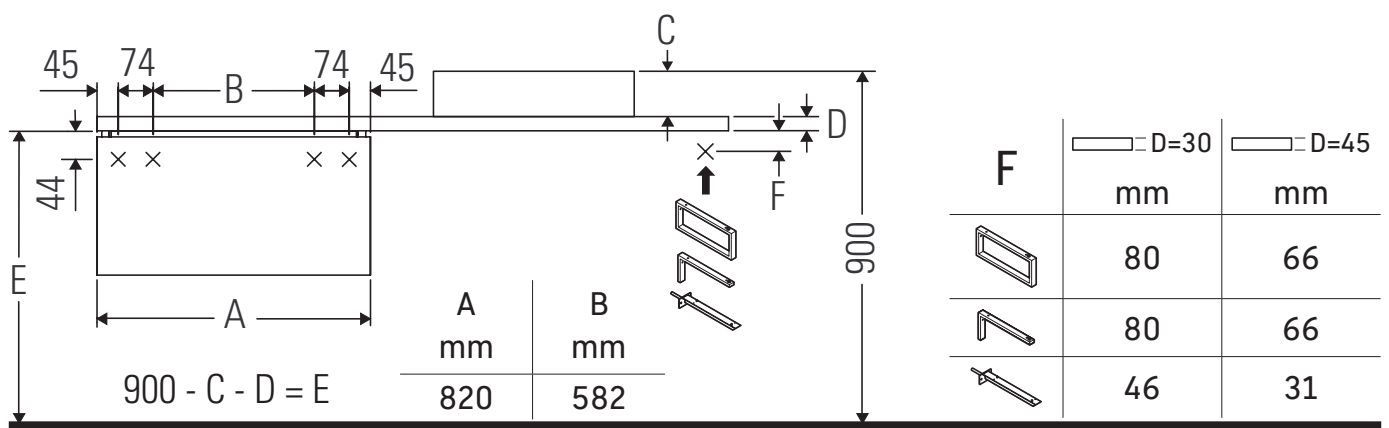

## Mounting instructions

Observe the drilling dimensions!

Follow all other installation instructions!

Ceramics wider than 600 mm must be fixed to the wall.

We reserve the right to make technical improvements and design modifications to the products illustrated.

Best.-Nr. BR5139/18.01.1