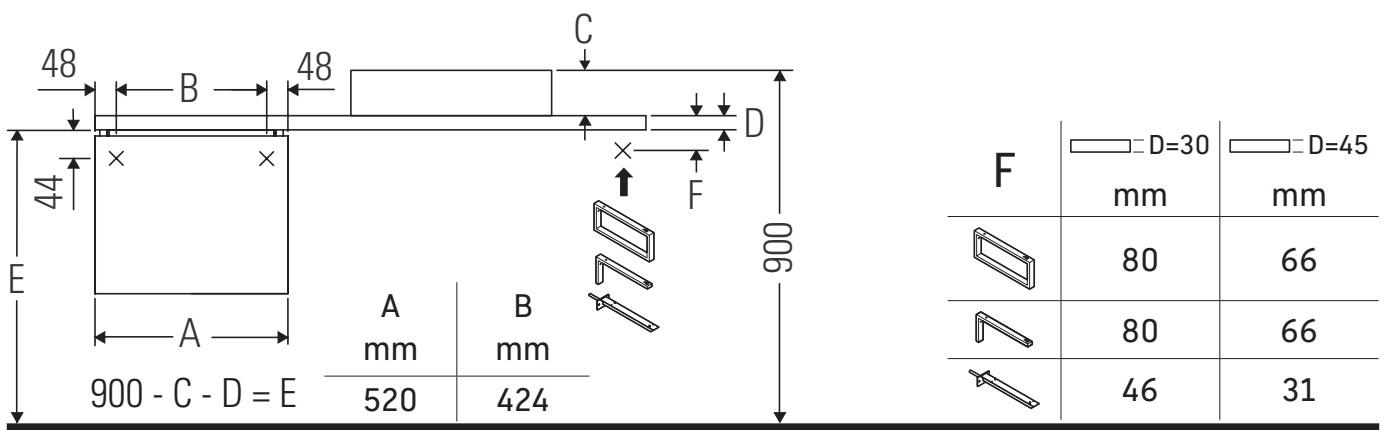

## Mounting instructions

Observe the drilling dimensions!

Follow all other installation instructions!

Ceramics wider than 600 mm must be fixed to the wall.

We reserve the right to make technical improvements and design modifications to the products illustrated.