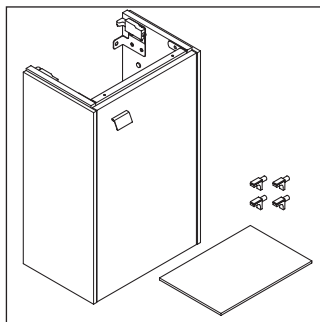

Brioso

BR 4429

Mounting instructions

W mm	X mm
135	721

Vero Air # 072438

Instructions for use

The bathroom furniture range complies with the standards and guidelines applicable at the time of delivery and is designed for use in bathrooms. Direct contact with water should be avoided, for example, when showering.