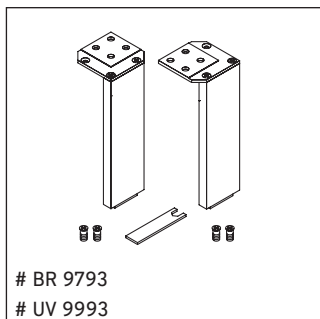

Brioso

BR 4429

Mounting instructions

W mm	X mm
135	721

Vero Air # 072438

Instructions for use

The bathroom furniture range complies with the standards and guidelines applicable at the time of delivery and is designed for use in bathrooms. Direct contact with water should be avoided, for example, when showering.