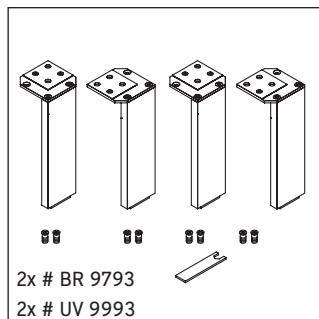

Brioso

BR 4429

Mounting instructions

W mm	X mm
135	721

Vero Air # 072438

Instructions for use

The bathroom furniture range complies with the standards and guidelines applicable at the time of delivery and is designed for use in bathrooms. Direct contact with water should be avoided, for example, when showering.