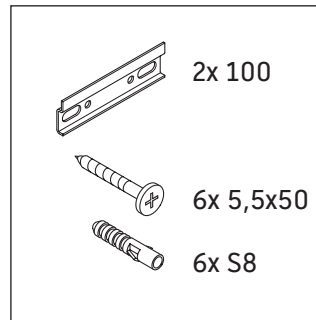

Brioso

BR 4407

Mounting instructions

ME by Starck # 234283

Instructions for use

The bathroom furniture range complies with the standards and guidelines applicable at the time of delivery and is designed for use in bathrooms. Direct contact with water should be avoided, for example, when showering.