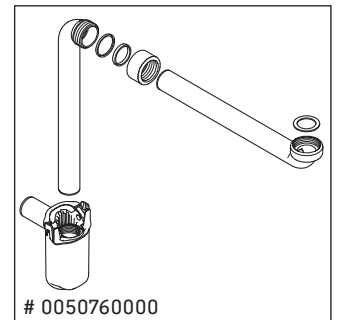

Brioso

BR 4407

Mounting instructions

ME by Starck # 234283

Instructions for use

The bathroom furniture range complies with the standards and guidelines applicable at the time of delivery and is designed for use in bathrooms. Direct contact with water should be avoided, for example, when showering.