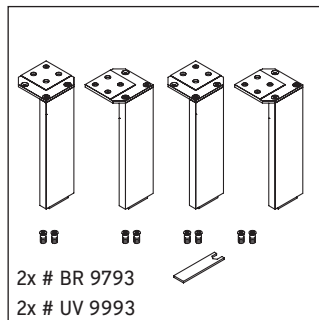

Brioso

BR 4407

Mounting instructions

ME by Starck # 234283

Instructions for use

The bathroom furniture range complies with the standards and guidelines applicable at the time of delivery and is designed for use in bathrooms. Direct contact with water should be avoided, for example, when showering.