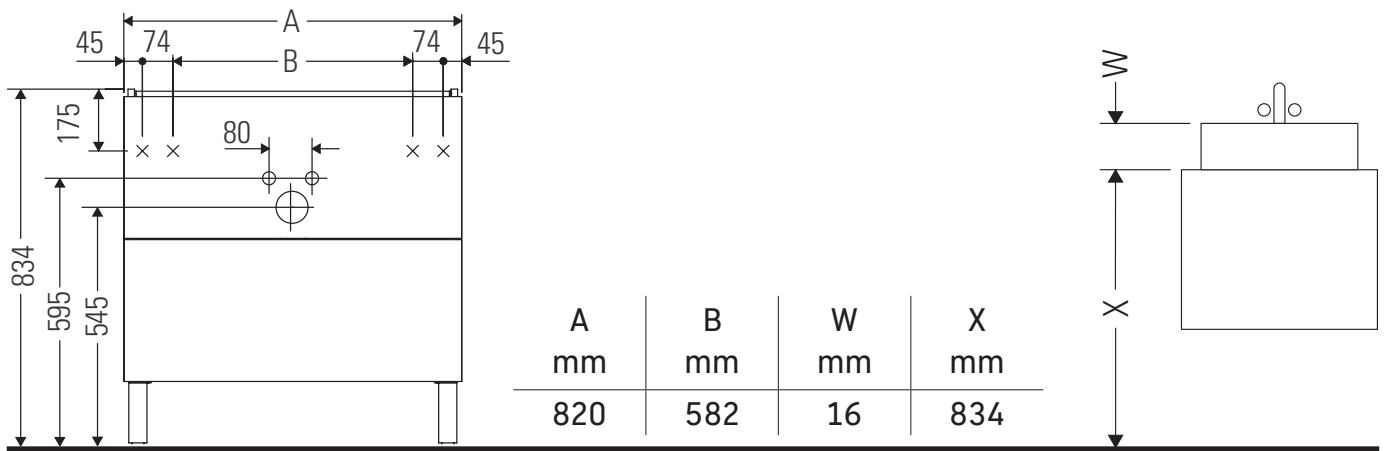

Brioso

BR 4407

Mounting instructions

ME by Starck # 234283

Instructions for use

The bathroom furniture range complies with the standards and guidelines applicable at the time of delivery and is designed for use in bathrooms. Direct contact with water should be avoided, for example, when showering.