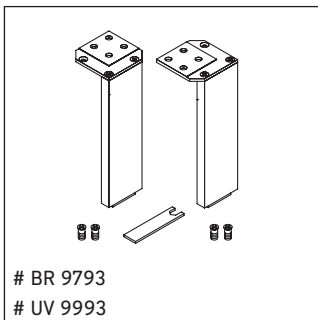

Brioso

BR 4407

Mounting instructions

ME by Starck # 234283

Instructions for use

The bathroom furniture range complies with the standards and guidelines applicable at the time of delivery and is designed for use in bathrooms. Direct contact with water should be avoided, for example, when showering.