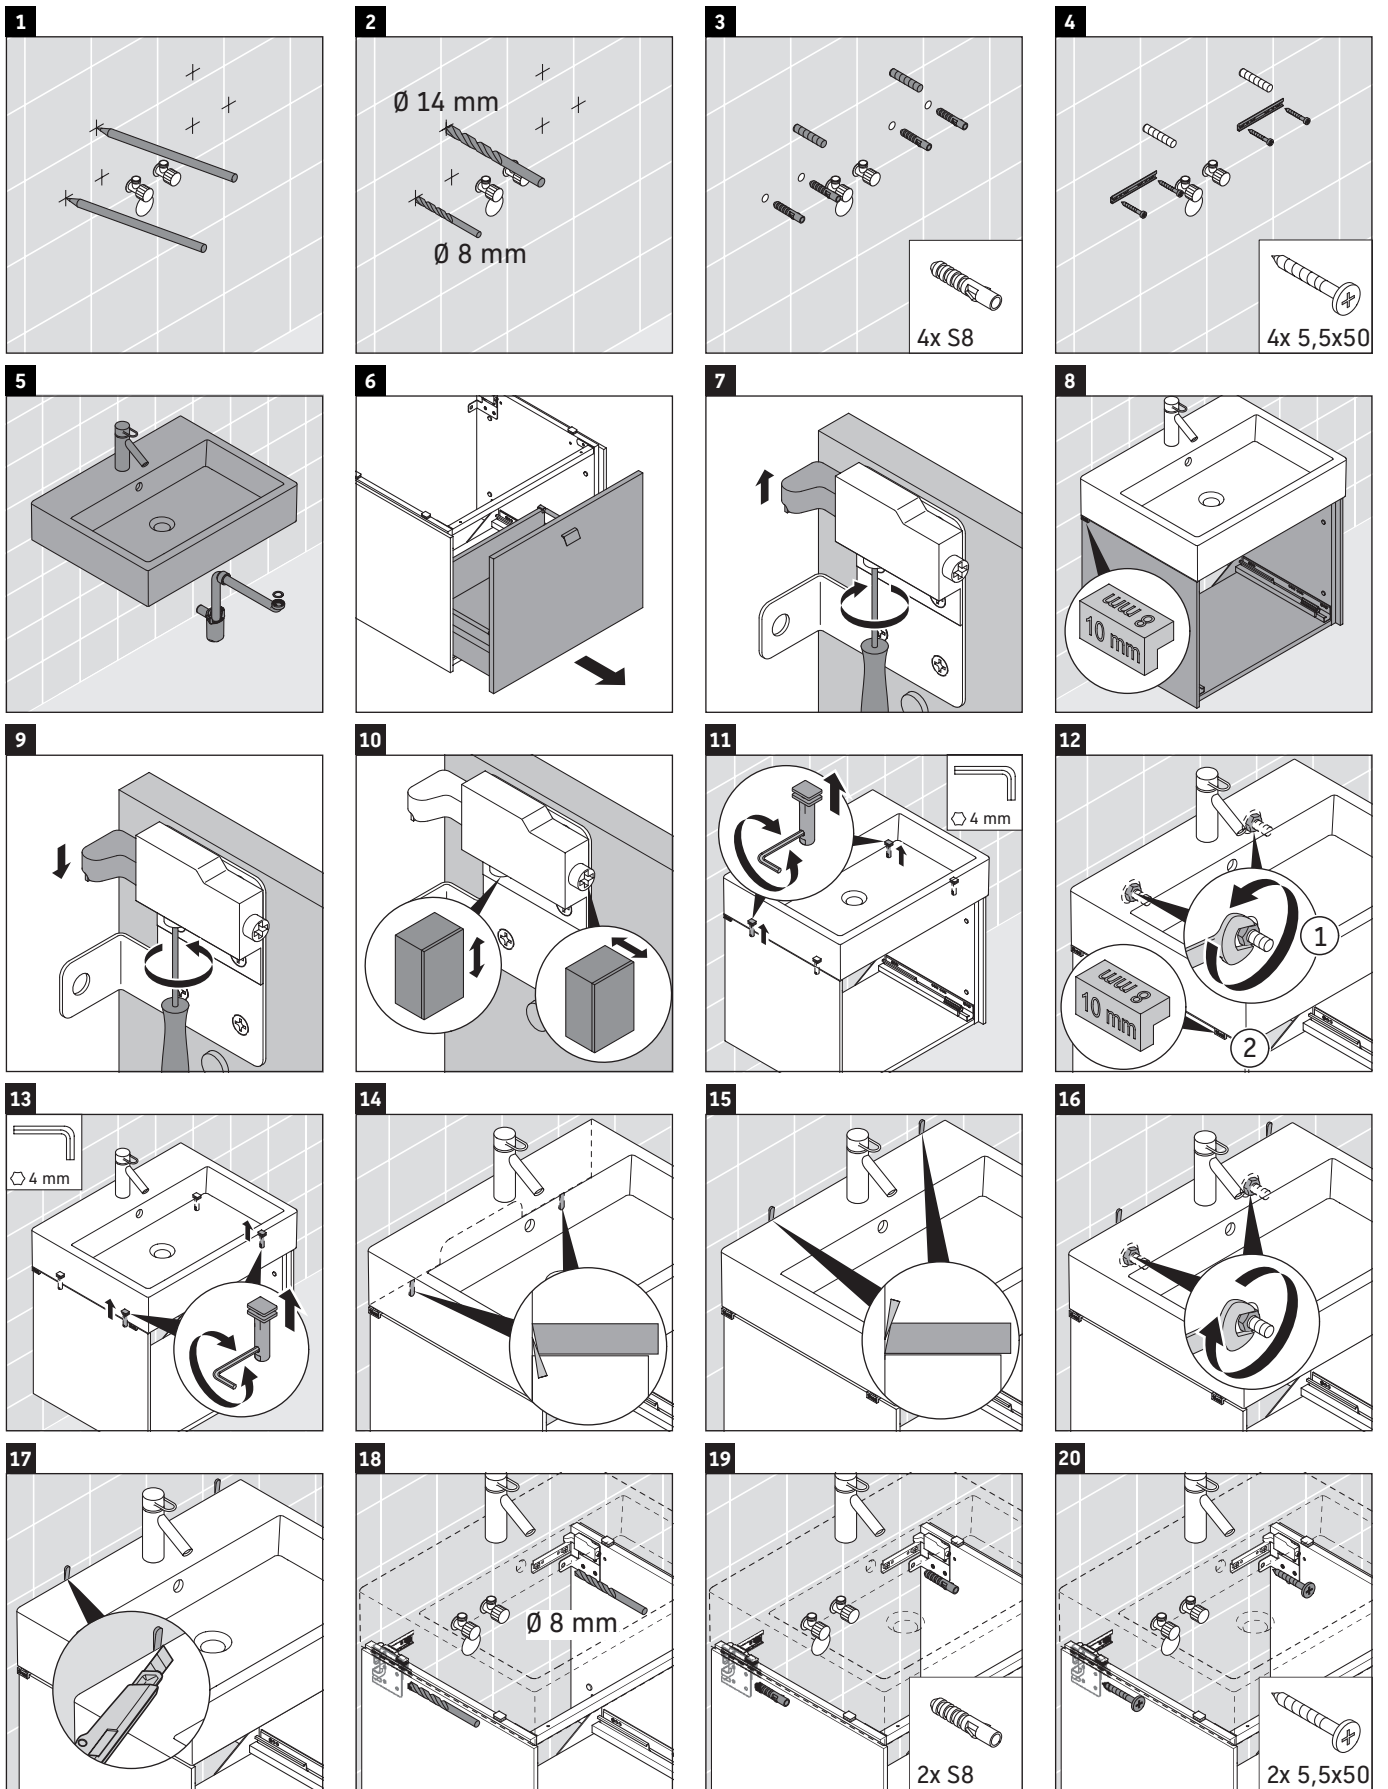

Duravit AG, Werderstr. 36, 78132 Hornberg, Germany, Phone +49 78 33 700, Fax +49 78 33 70 289, info@duravit.de, www.duravit.de