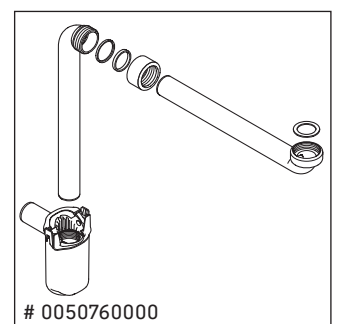

Brioso

BR 4053

Mounting instructions

Instructions for use

The bathroom furniture range complies with the standards and guidelines applicable at the time of delivery and is designed for use in bathrooms. Direct contact with water should be avoided, for example, when showering.