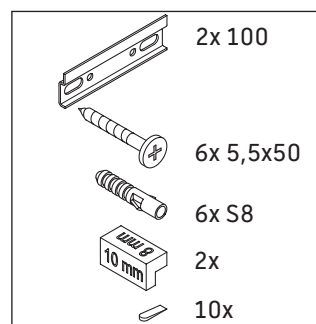

Brioso

BR 4053

Mounting instructions

Instructions for use

The bathroom furniture range complies with the standards and guidelines applicable at the time of delivery and is designed for use in bathrooms. Direct contact with water should be avoided, for example, when showering.