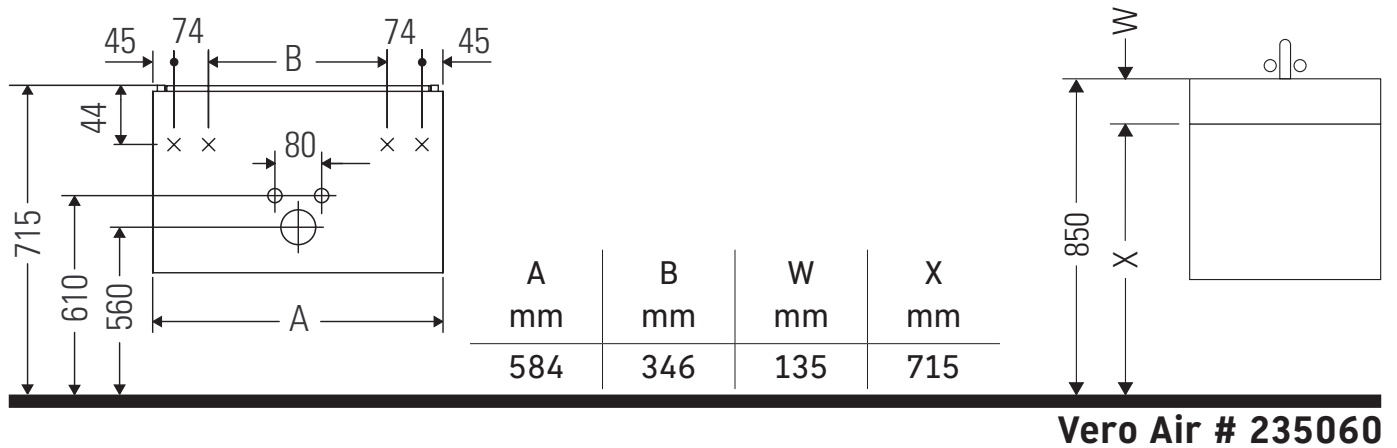

Brioso

BR 4053

Mounting instructions

Instructions for use

The bathroom furniture range complies with the standards and guidelines applicable at the time of delivery and is designed for use in bathrooms. Direct contact with water should be avoided, for example, when showering.