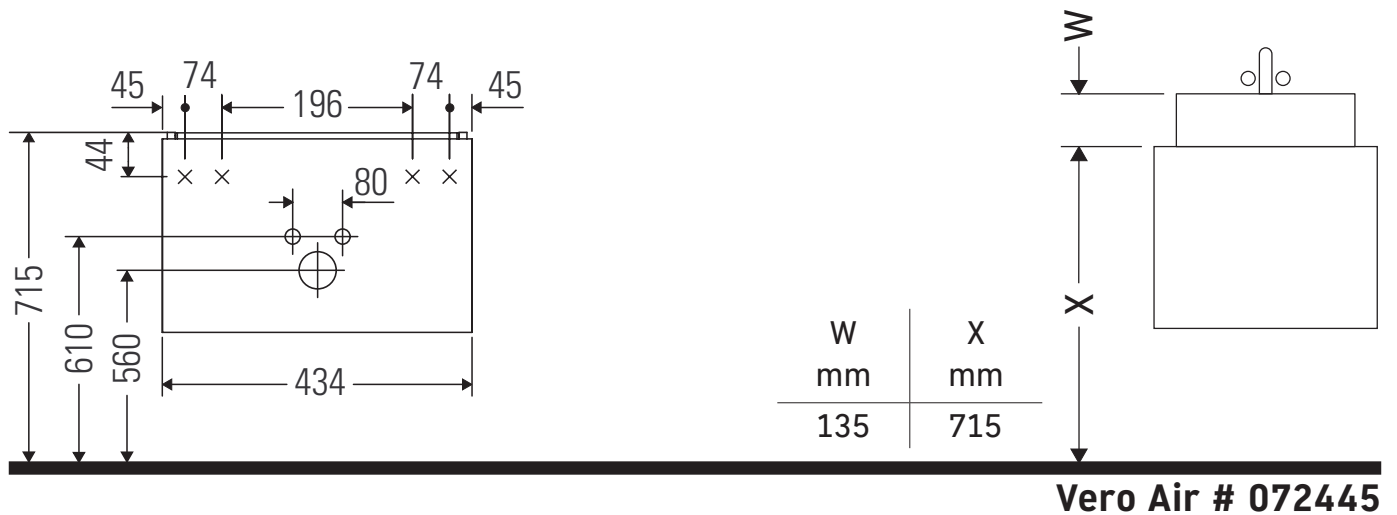

Brioso

BR 4050 L/R

Mounting instructions

Instructions for use

The bathroom furniture range complies with the standards and guidelines applicable at the time of delivery and is designed for use in bathrooms. Direct contact with water should be avoided, for example, when showering.