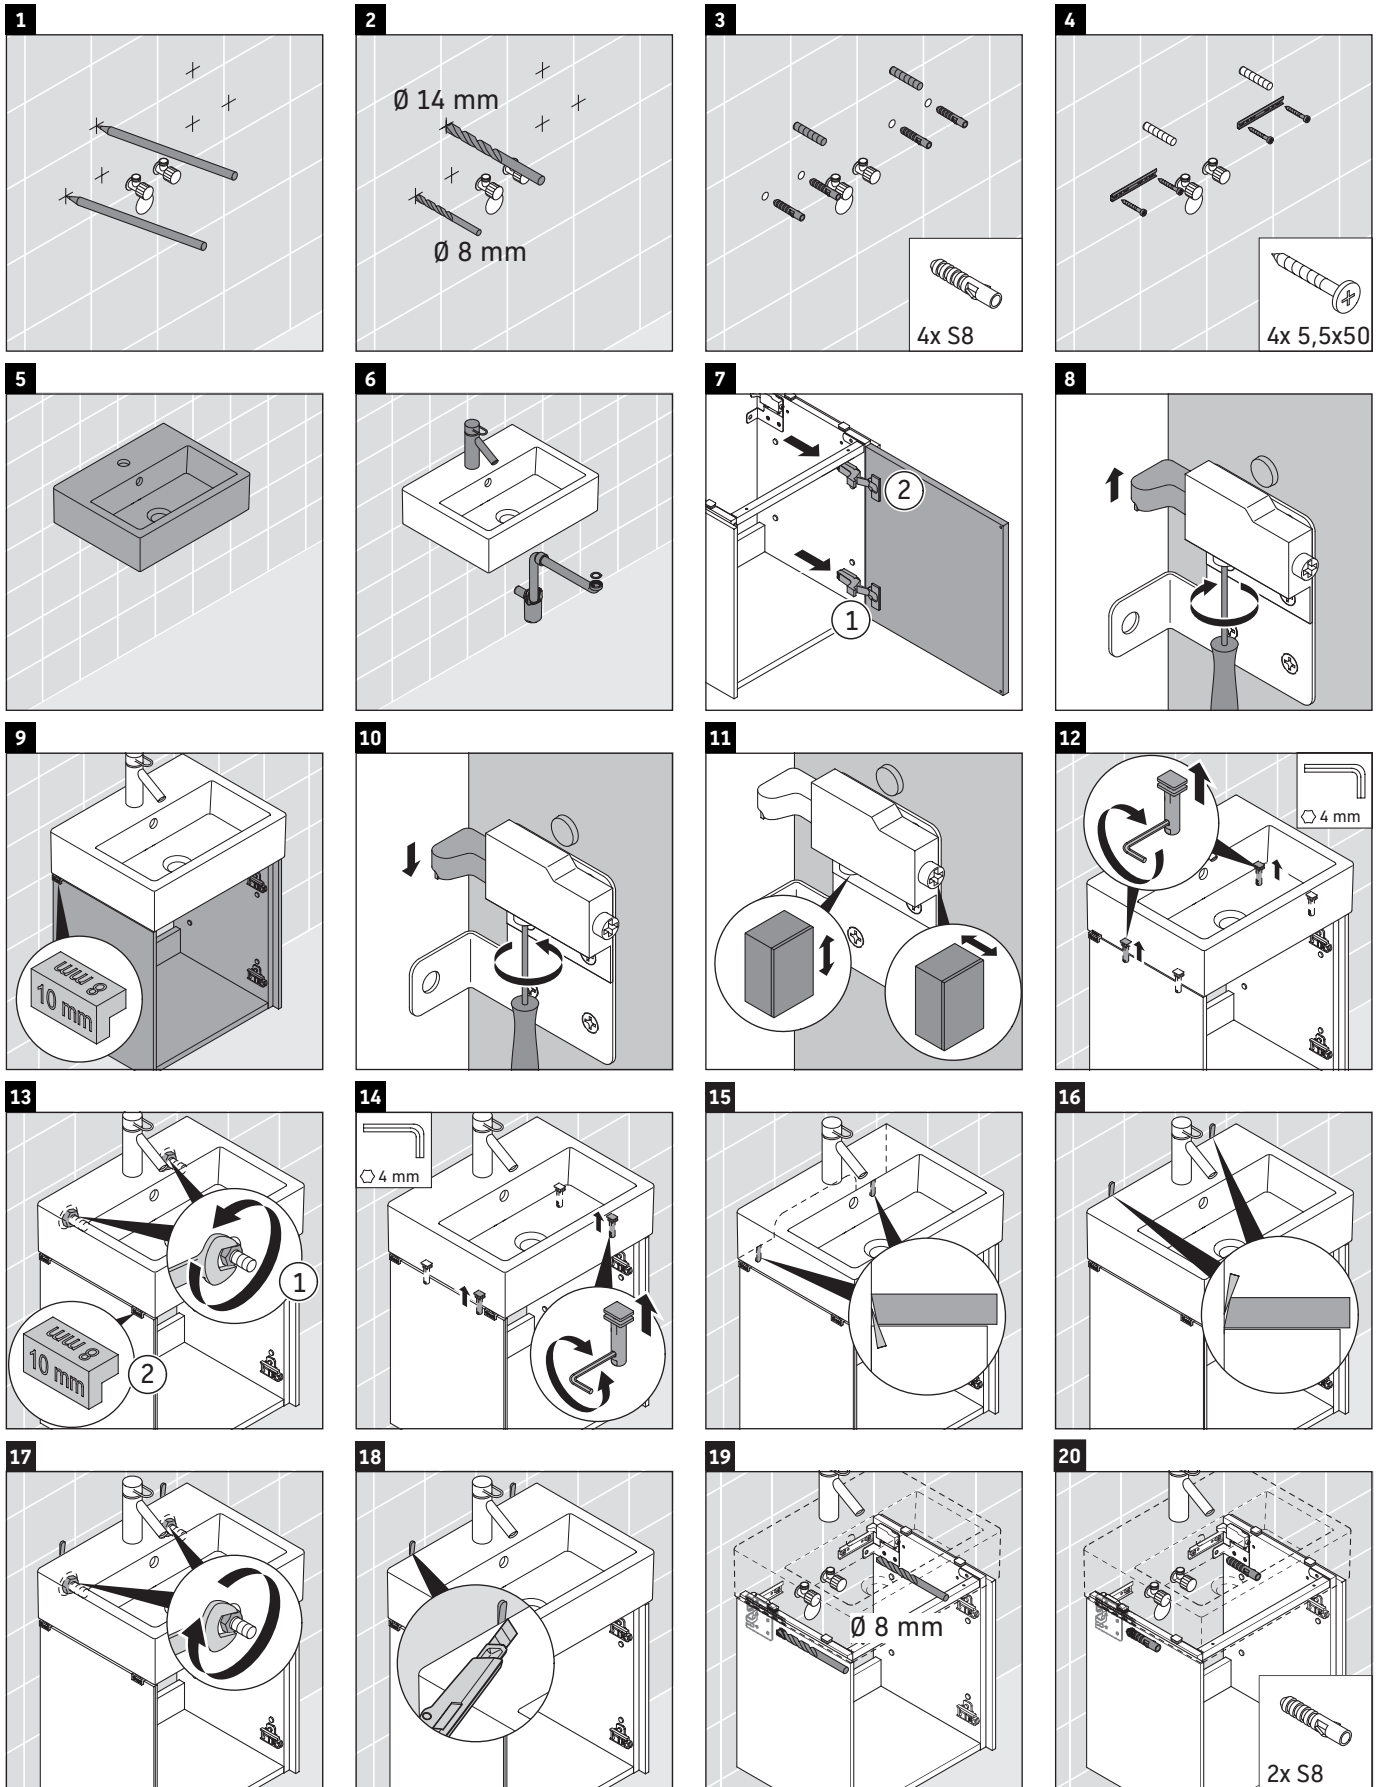

Best.-Nr. BR4050/18.01.1