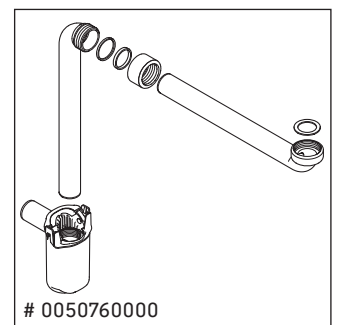

Brioso

BR 4050 L/R

Mounting instructions

Instructions for use

The bathroom furniture range complies with the standards and guidelines applicable at the time of delivery and is designed for use in bathrooms. Direct contact with water should be avoided, for example, when showering.