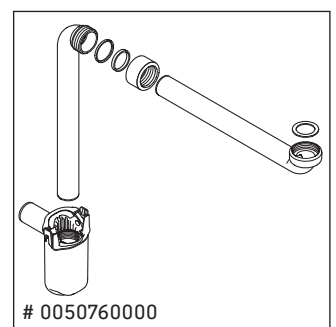

Brioso

BR 4002

Mounting instructions

ME by Starck # 233683

Instructions for use

The bathroom furniture range complies with the standards and guidelines applicable at the time of delivery and is designed for use in bathrooms. Direct contact with water should be avoided, for example, when showering.