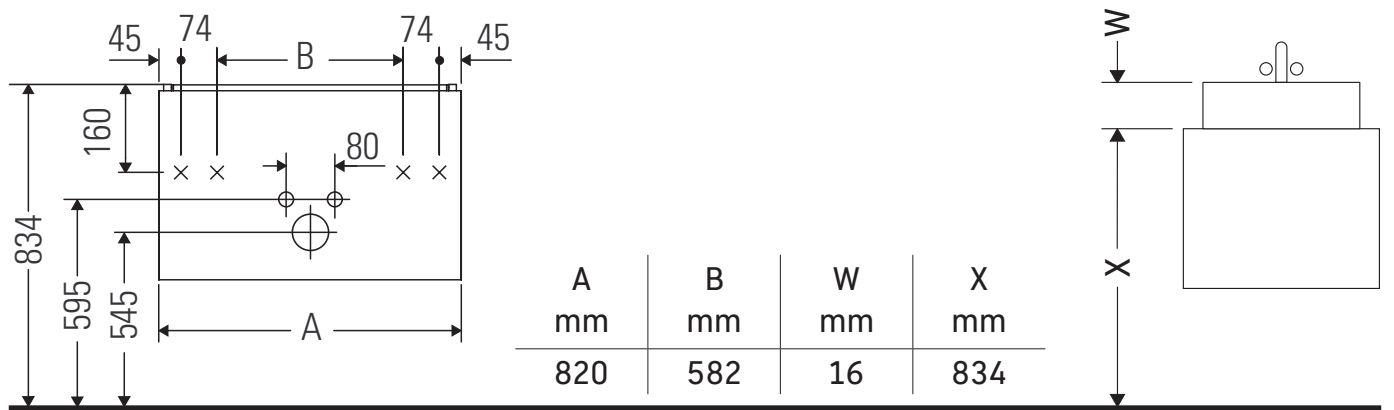

Brioso

BR 4002

Mounting instructions

ME by Starck # 233683

Instructions for use

The bathroom furniture range complies with the standards and guidelines applicable at the time of delivery and is designed for use in bathrooms. Direct contact with water should be avoided, for example, when showering.