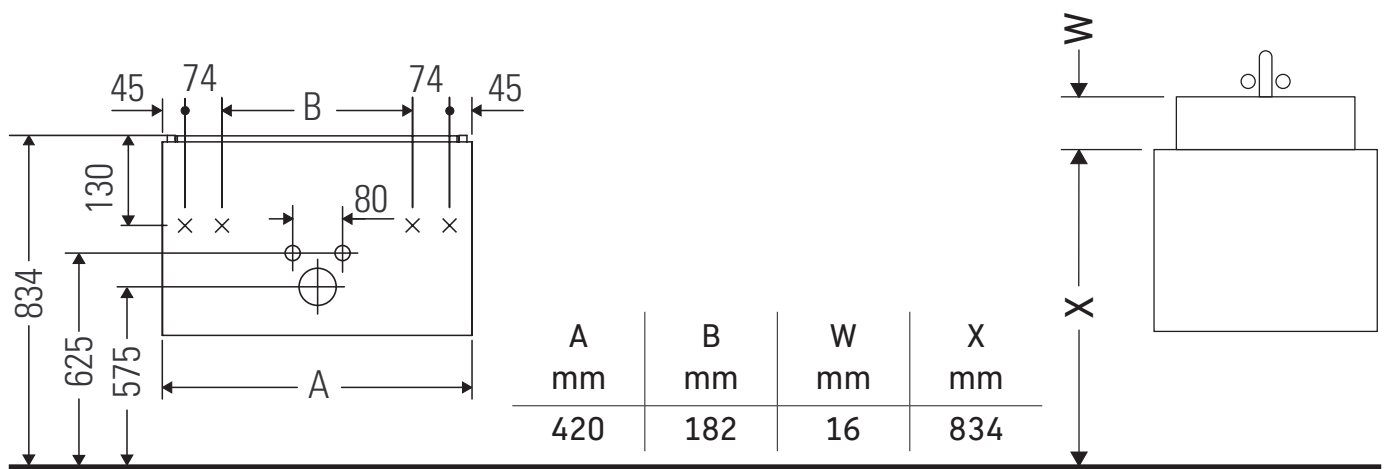

Brioso

BR 4000 L/R

Mounting instructions

ME by Starck # 072343

Instructions for use

The bathroom furniture range complies with the standards and guidelines applicable at the time of delivery and is designed for use in bathrooms. Direct contact with water should be avoided, for example, when showering.