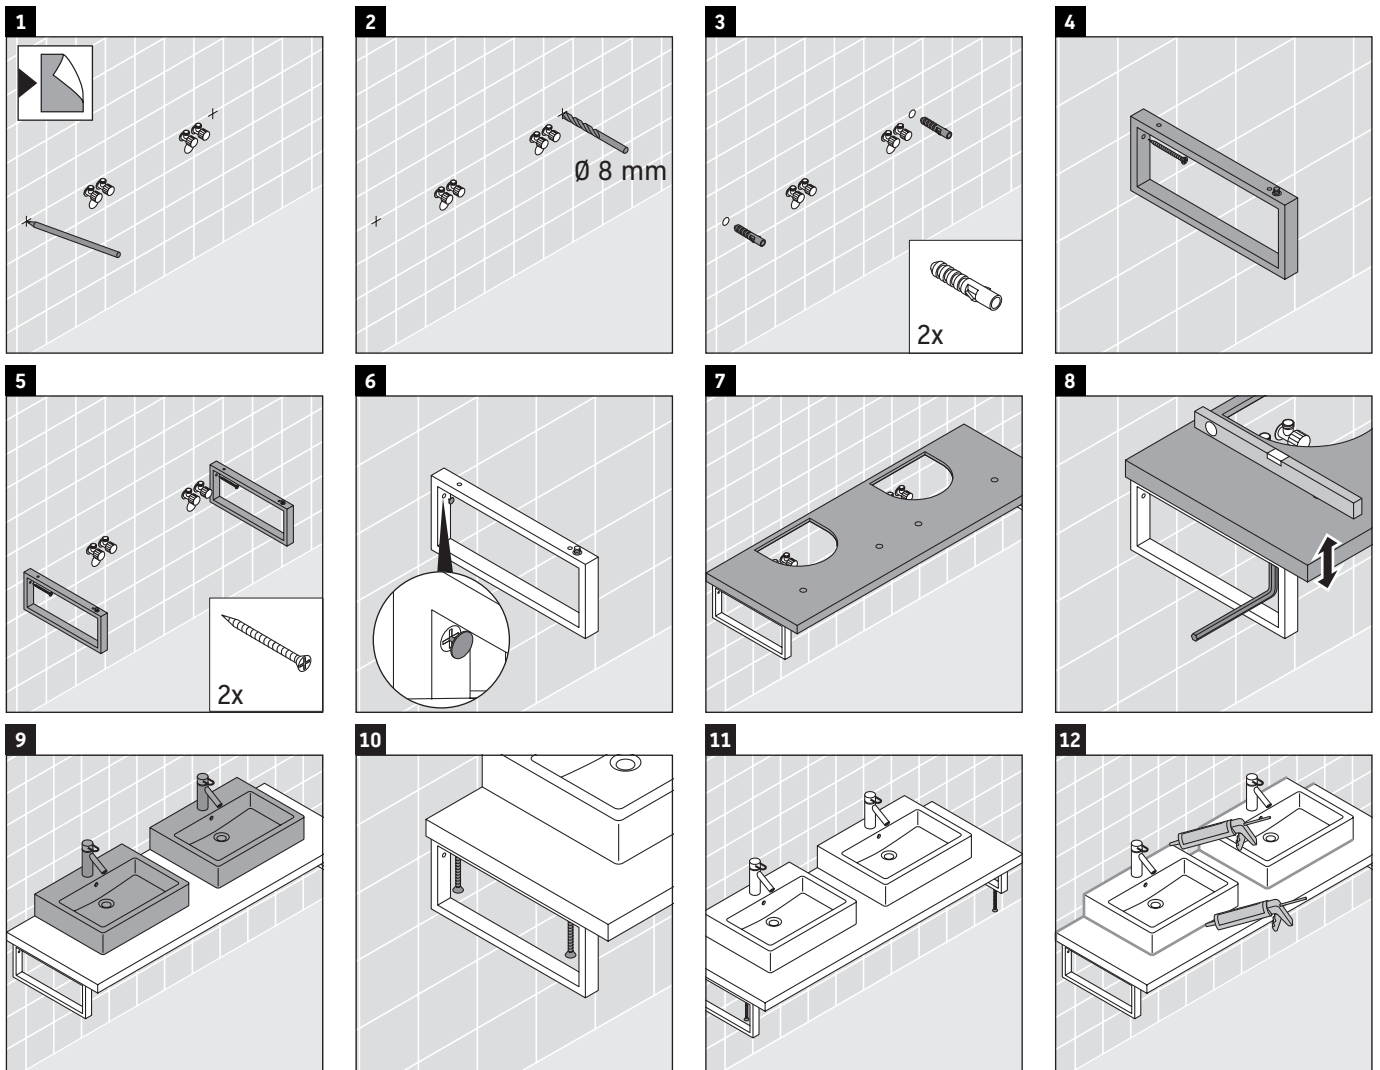

Brioso

BR 107C

Mounting instructions

Follow all other installation instructions!

Instructions for use

The bathroom furniture range complies with the standards and guidelines applicable at the time of delivery and is designed for use in bathrooms.

Direct contact with water should be avoided, for example, when showering.

The console is not suitable for installation from below with semi built-in and built-in washbasins.

Ceramics wider than 600 mm must be fixed to the wall.

We reserve the right to make technical improvements and design modifications to the products illustrated.

Brioso

BR 107C

Mounting instructions

V = according to the panel specification

Follow all other installation instructions!

The console is not suitable for installation from below with semi built-in and built-in washbasins.

Ceramics wider than 600 mm must be fixed to the wall.

We reserve the right to make technical improvements and design modifications to the products illustrated.