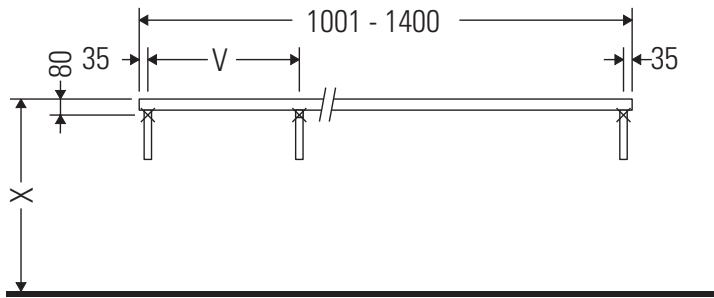

Direct contact with water should be avoided, for example, when showering.

The console is not suitable for installation from below with semi built-in and built-in washbasins.

Ceramics wider than 600 mm must be fixed to the wall.

We reserve the right to make technical improvements and design modifications to the products illustrated.

Brioso

BR 107C

Mounting instructions

V = according to the panel specification

Follow all other installation instructions!