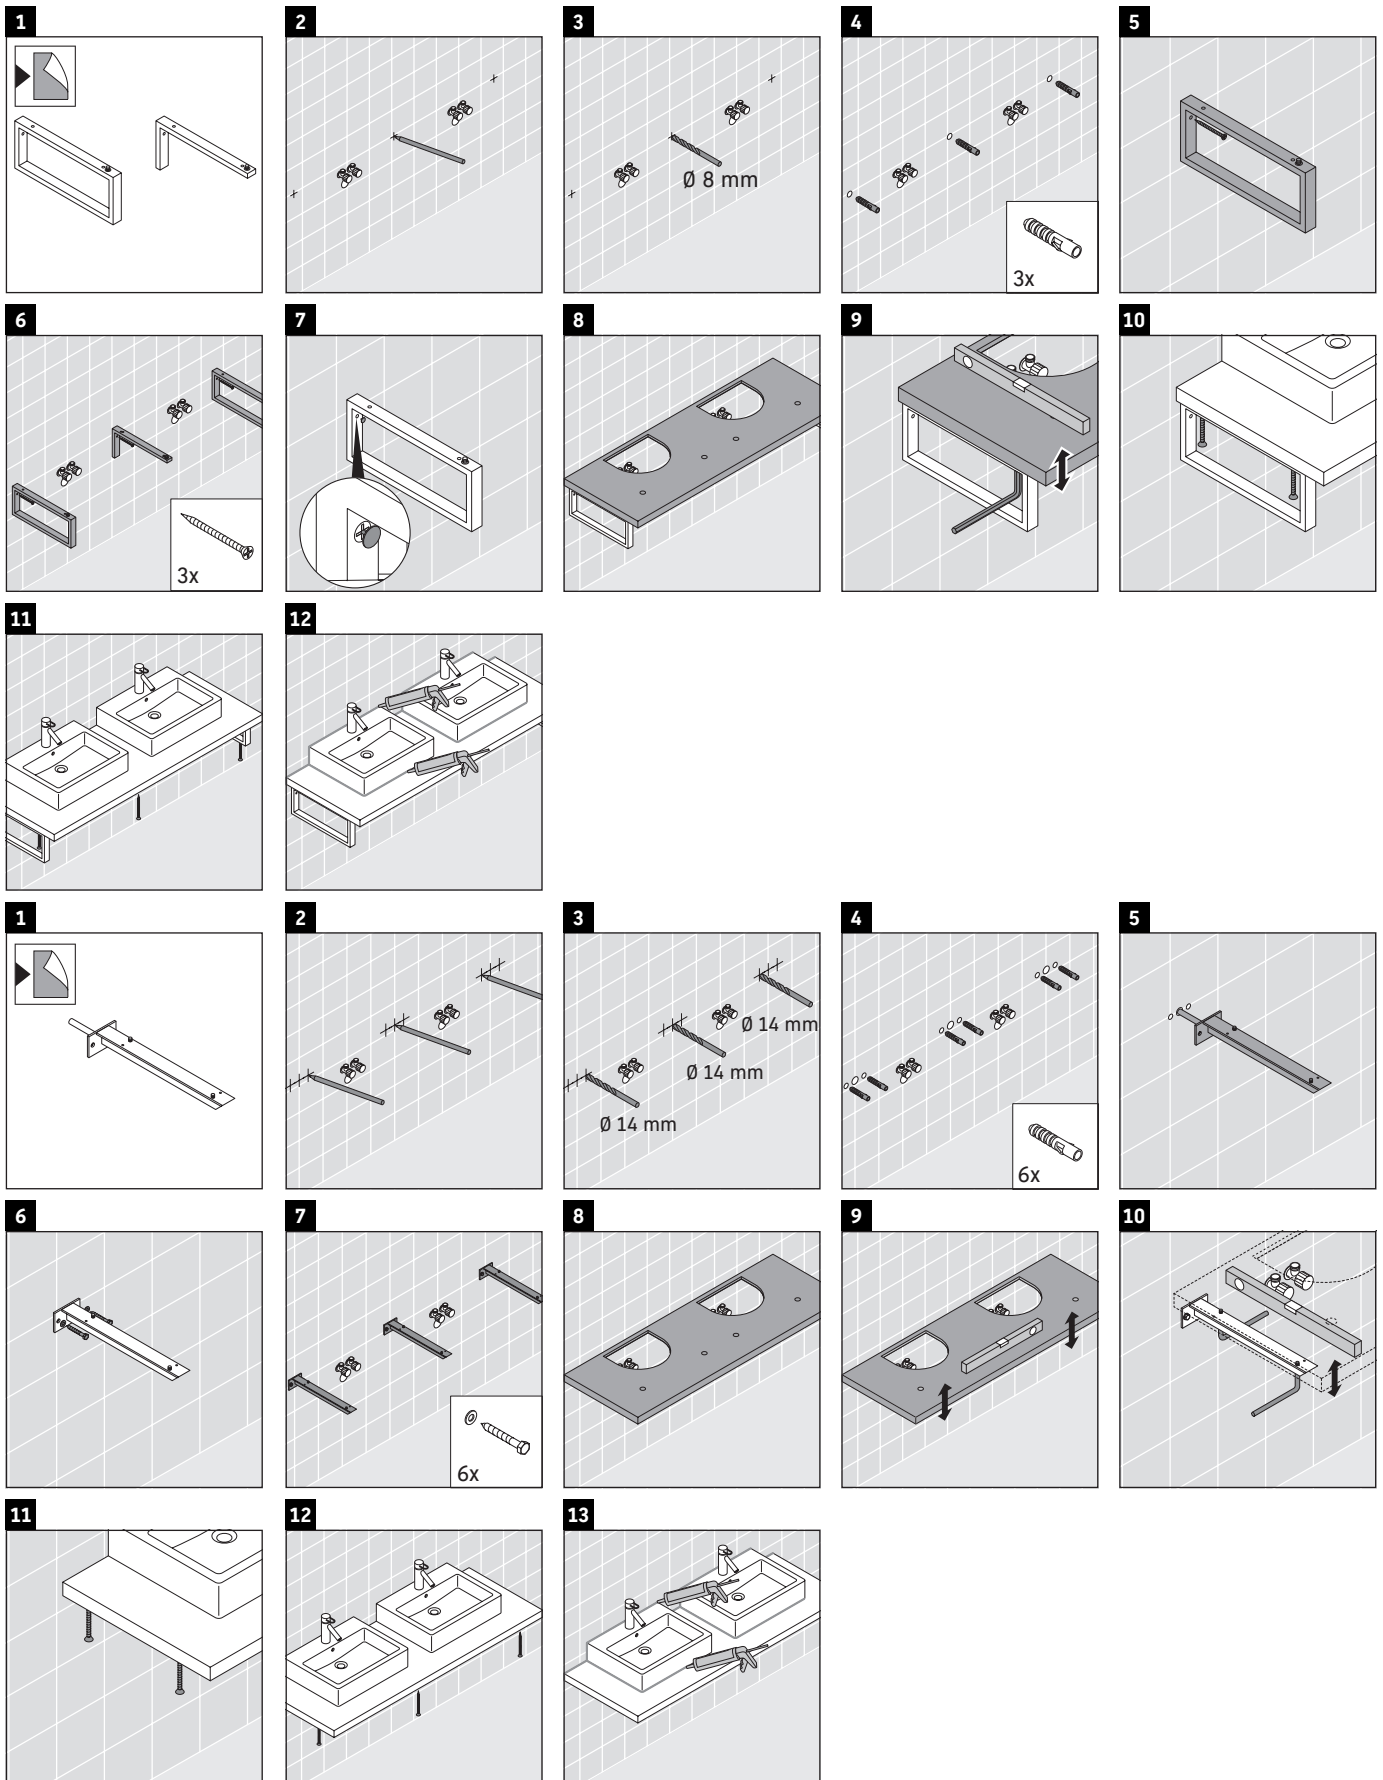

We reserve the right to make technical improvements and design modifications to the products illustrated.

Brioso

BR 107C

Mounting instructions

V = according to the panel specification

Follow all other installation instructions!

The console is not suitable for installation from below with semi built-in and built-in washbasins.

Ceramics wider than 600 mm must be fixed to the wall.

We reserve the right to make technical improvements and design modifications to the products illustrated.