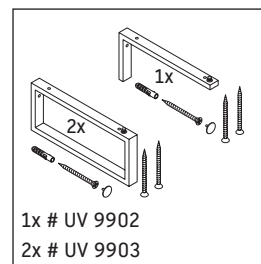

Brioso

BR 106C

Mounting instructions

V = according to the panel specification

Follow all other installation instructions!

Instructions for use

The bathroom furniture range complies with the standards and guidelines applicable at the time of delivery and is designed for use in bathrooms.

Direct contact with water should be avoided, for example, when showering.

The console is not suitable for installation from below with semi built-in and built-in washbasins.

Ceramics wider than 600 mm must be fixed to the wall.

We reserve the right to make technical improvements and design modifications to the products illustrated.