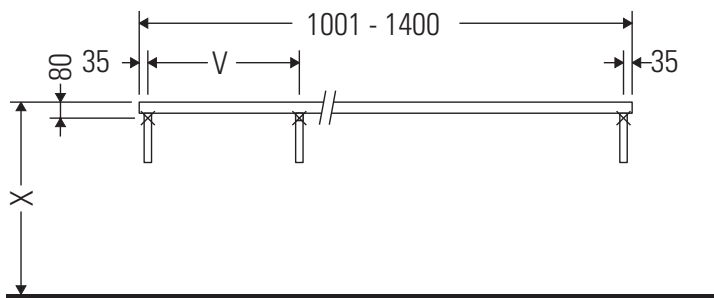

Brioso

BR 106C

Mounting instructions

V = according to the panel specification

Follow all other installation instructions!

Instructions for use

The bathroom furniture range complies with the standards and guidelines applicable at the time of delivery and is designed for use in bathrooms.

Direct contact with water should be avoided, for example, when showering.

The console is not suitable for installation from below with semi built-in and built-in washbasins.

Ceramics wider than 600 mm must be fixed to the wall.

We reserve the right to make technical improvements and design modifications to the products illustrated.