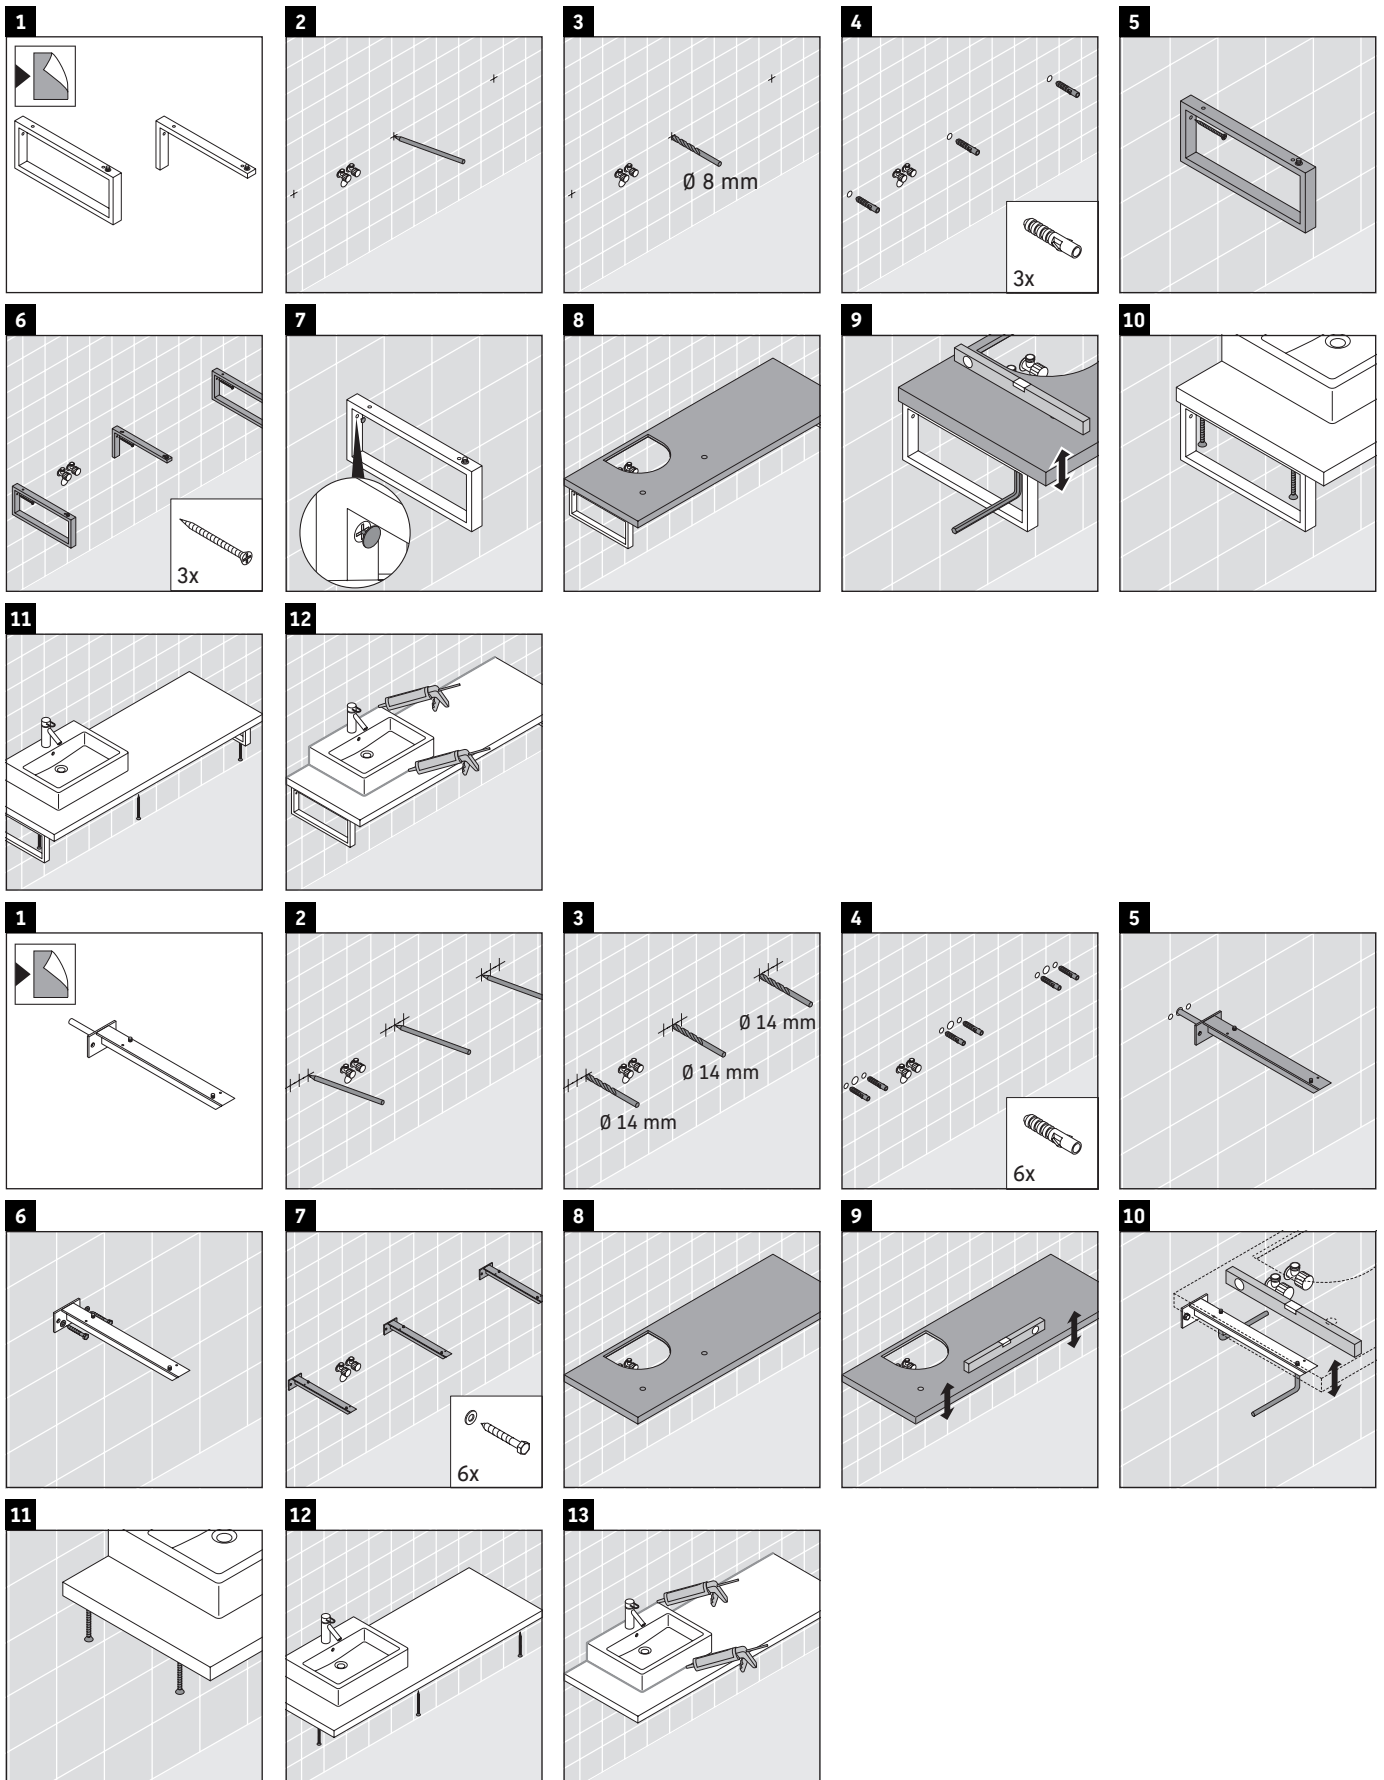

We reserve the right to make technical improvements and design modifications to the products illustrated.

Brioso

BR 106C

Mounting instructions

V = according to the panel specification

Follow all other installation instructions!

The console is not suitable for installation from below with semi built-in and built-in washbasins.

Ceramics wider than 600 mm must be fixed to the wall.

We reserve the right to make technical improvements and design modifications to the products illustrated.