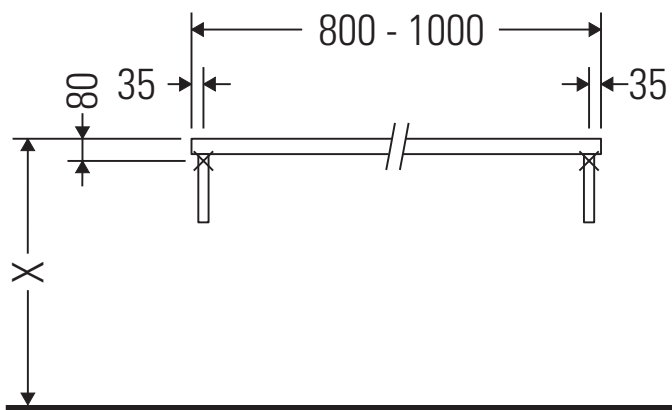

Brioso

BR 106C

Mounting instructions

Follow all other installation instructions!

2x # UV 9903

Instructions for use

The bathroom furniture range complies with the standards and guidelines applicable at the time of delivery and is designed for use in bathrooms.