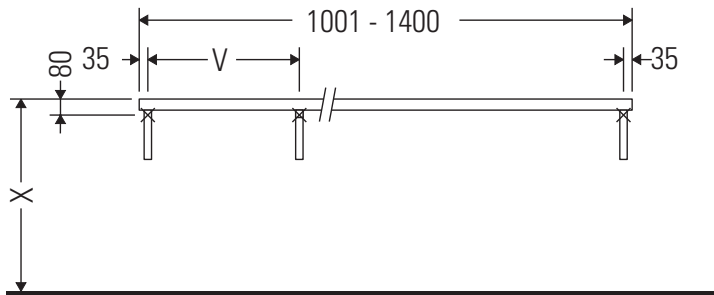

Brioso

BR 106C

Mounting instructions

V = according to the panel specification

Follow all other installation instructions!

Instructions for use

The bathroom furniture range complies with the standards and guidelines applicable at the time of delivery and is designed for use in bathrooms.

Direct contact with water should be avoided, for example, when showering.

The console is not suitable for installation from below with semi built-in and built-in washbasins.

Ceramics wider than 600 mm must be fixed to the wall.

We reserve the right to make technical improvements and design modifications to the products illustrated.