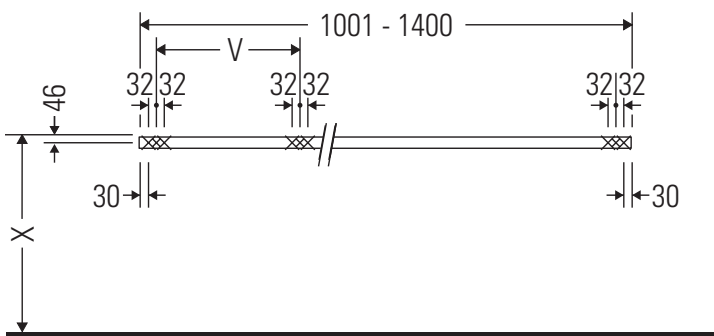

Brioso

BR 106C

Mounting instructions

V = according to the panel specification

Follow all other installation instructions!

Instructions for use

The bathroom furniture range complies with the standards and guidelines applicable at the time of delivery and is designed for use in bathrooms.

Direct contact with water should be avoided, for example, when showering.

The console is not suitable for installation from below with semi built-in and built-in washbasins.

Ceramics wider than 600 mm must be fixed to the wall.

We reserve the right to make technical improvements and design modifications to the products illustrated.