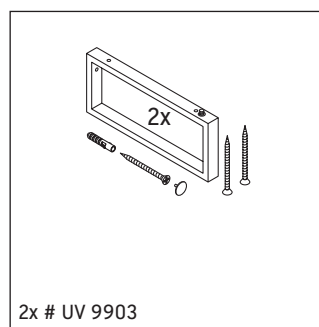

Brioso

BR 106C

Mounting instructions

Follow all other installation instructions!

2x # UV 9903

Instructions for use

The bathroom furniture range complies with the standards and guidelines applicable at the time of delivery and is designed for use in bathrooms.